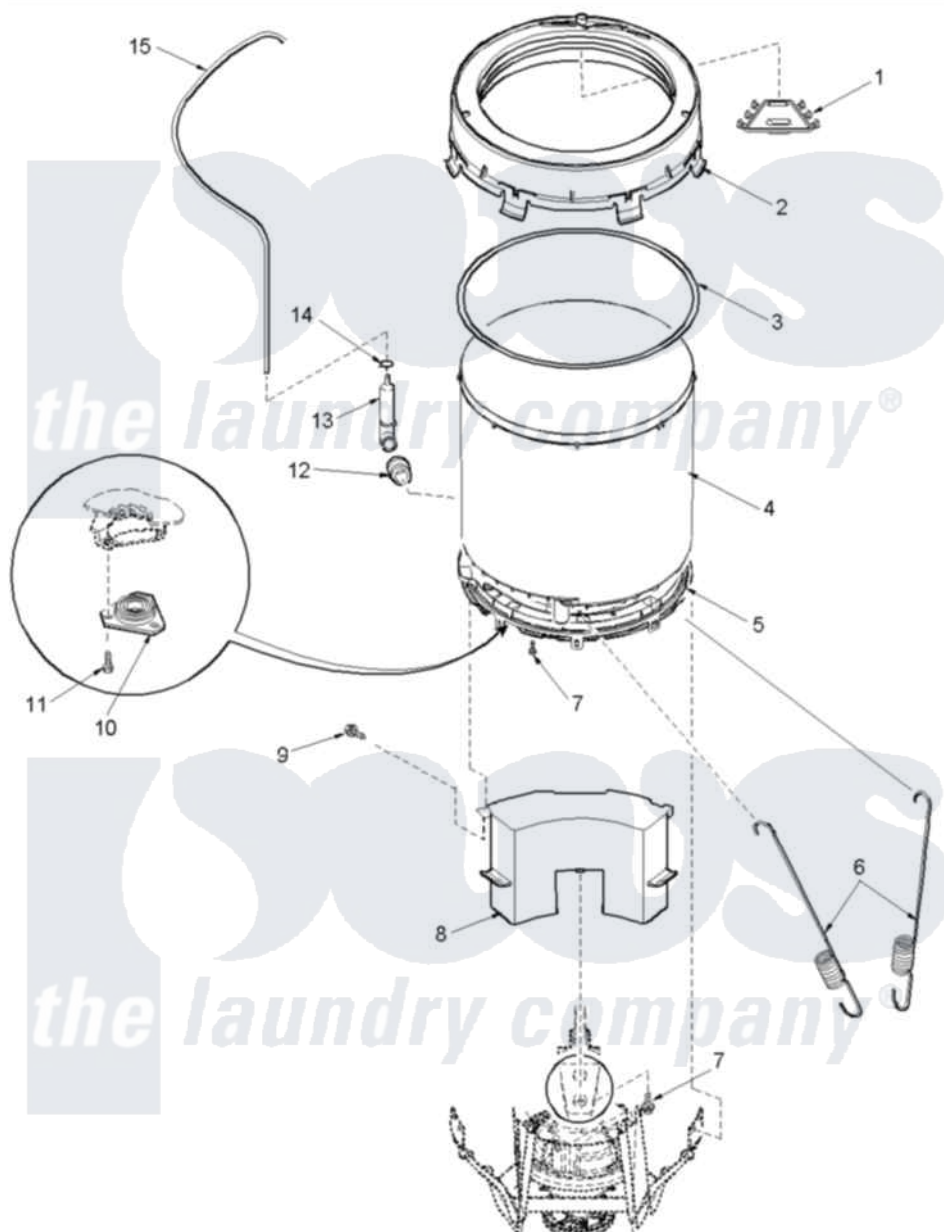

Amana ALW540RAW (BOM: PALW540RAW) 09 - OUTER TUB AND PRESSURE TUBE

Amana Residential Amana ALW540RAW (BOM: PALW540RAW) Washer Parts Parts Diagram 09 - OUTER TUB AND PRESSURE TUBE

Click on the part number to view part

Item	Original Part Number	Replaced By	Status	Part Description
1	40001901		Not Available	CHANNEL, WATER INLET
2	40111101		Not Available	COVER, OUTER TUB
3	40076601			Gasket, Tub Cover
4	40111001	40111001P		Tub, Plastic Outer
5	40001102	40001102P		Bottom, Outer Tub
6	40045202			Spring, Tall Tub
7	40064301			Screw, 1/4-15 x 3/4 Hex
8	40015901			Assembly Counter Weight
9	40070401			Screw, 1/4-20 x 7/8 Hex
10	40004201	40004201P		Main Bearing Assembly
11	40105601	40128701		Screw, 5/16-18 X .50
12	40037801			Grommet
13	40008501			Assembly, Pressure Bulb
14	40109101	285655		Clamp, Hose
15	40065001	21001748		Hose, Pressure Switch