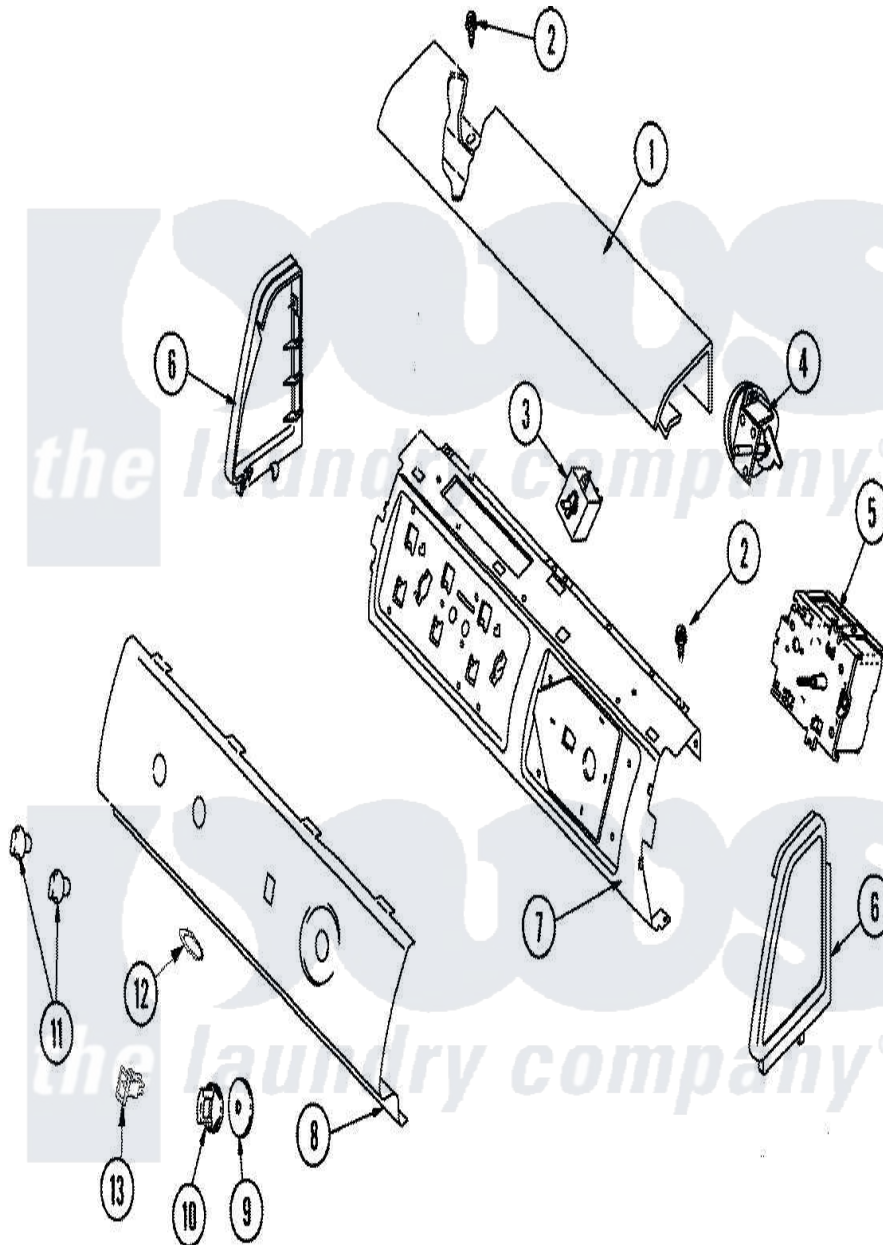

Amana ALW540RMC 02 - CONTROL PANEL

Amana [Residential Amana ALW540RMC Washer Parts](#) Parts Diagram 02 - CONTROL PANEL
 Click on the part number to view part

Item	Original Part Number	Replaced By	Status	Part Description
1	503674C			Cover, Top
2	501086	90767		Screw, 8A X 3/8 HeX Washer Head Tapping
3	40077101			Switch, Temperature Select
4	40055101			Switch, Pressure
5	40058902	R0131012		Timer
6	40012702C		Not Available	ENDCAP (LT-BSQ)
"	40012701C		Not Available	ENDCAP (RT-BSQ)
7	40039601			Support, Control Panel
8	40090502C			Panel, Graphic
9	40013701C	27001134		Dial- Time
10	40014001C			Assembly, Timer Knob
11	40013401C			Assembly, Selector Knob
12	40083301			Medallion
13	38424L	38424W		Switch, Rocker