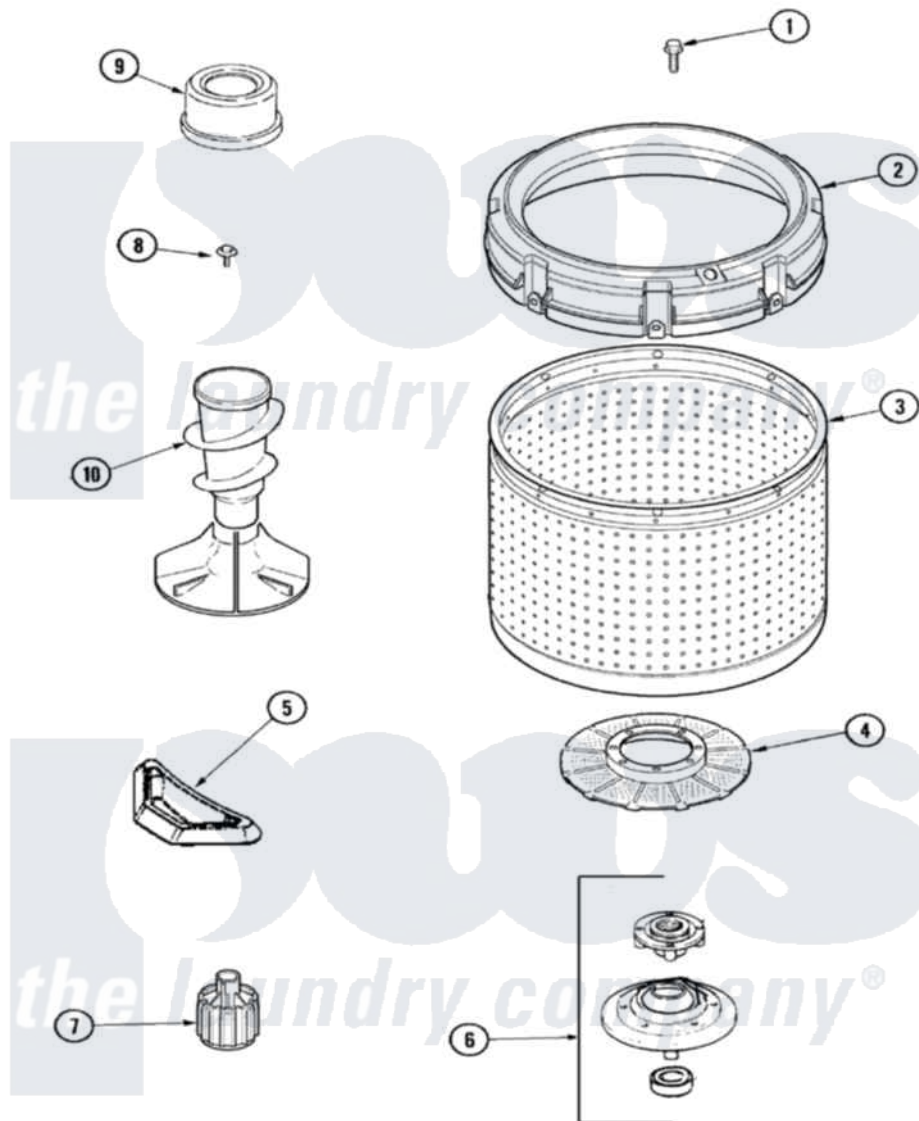

Amana ALW540RMC 03 - INNER TUB

Amana [Residential Amana ALW540RMC Washer Parts](#) Parts Diagram 03 - INNER TUB
 Click on the part number to view part

Item	Original Part Number	Replaced By	Status	Part Description
1	40063301	3400527		Screw
2	40002901	27001052		Balance Ring
3	40000801P	719P3		Assembly- Wash
5	40016101			Seal, Bell Drive
6	R9900457			Kit, Hub And Seal
7	40016301			Nut, Lock
8	40008301			Insert, Spline
9	R9900189			Kit, Drive Bell And Seal
10	40065102			Screw, Shoulder 1/4
NI	40002101W			Assembly, Fabric Softner
"	40000501W			Agitator, Flex Vane