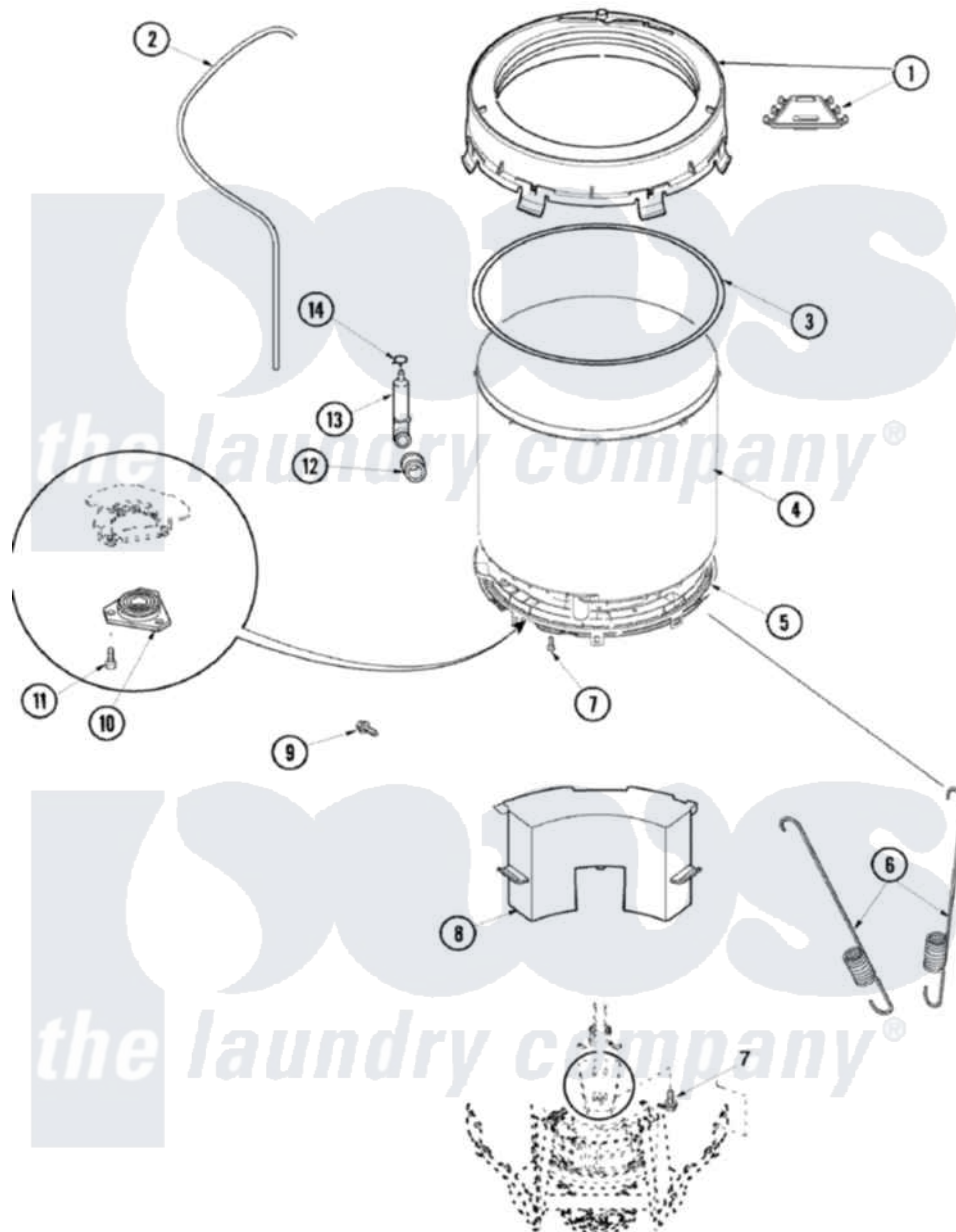

# Amana ALW540RMC 07 - OUTER TUB

Amana [Residential Amana ALW540RMC Washer Parts](#) Parts Diagram 07 - OUTER TUB  
 Click on the part number to view part

Item	Original Part Number	Replaced By	Status	Part Description
1	40112001P		Not Available	COVER, OUTER TUB
2	40065001	<a href="#">21001748</a>		Hose, Pressure Switch
3	<a href="#">40076601</a>			Gasket, Tub Cover
4	<a href="#">40111001P</a>			Tub, Plastic Outer
5	<a href="#">40001102P</a>			Bottom, Outer Tub
6	<a href="#">40045202</a>			Spring, Tall Tub
7	<a href="#">40064301</a>			Screw, 1/4-15 x 3/4 Hex
8	<a href="#">40015901</a>			Assembly Counter Weight
9	<a href="#">40070401</a>			Screw, 1/4-20 x 7/8 Hex
10	<a href="#">40004201P</a>			Main Bearing Assembly
11	40067901	<a href="#">40128701</a>		Screw, 5/16-18 X .50
12	<a href="#">40037801</a>			Grommet
13	<a href="#">40008501</a>			Assembly, Pressure Bulb
14	40109101	<a href="#">285655</a>		Clamp, Hose