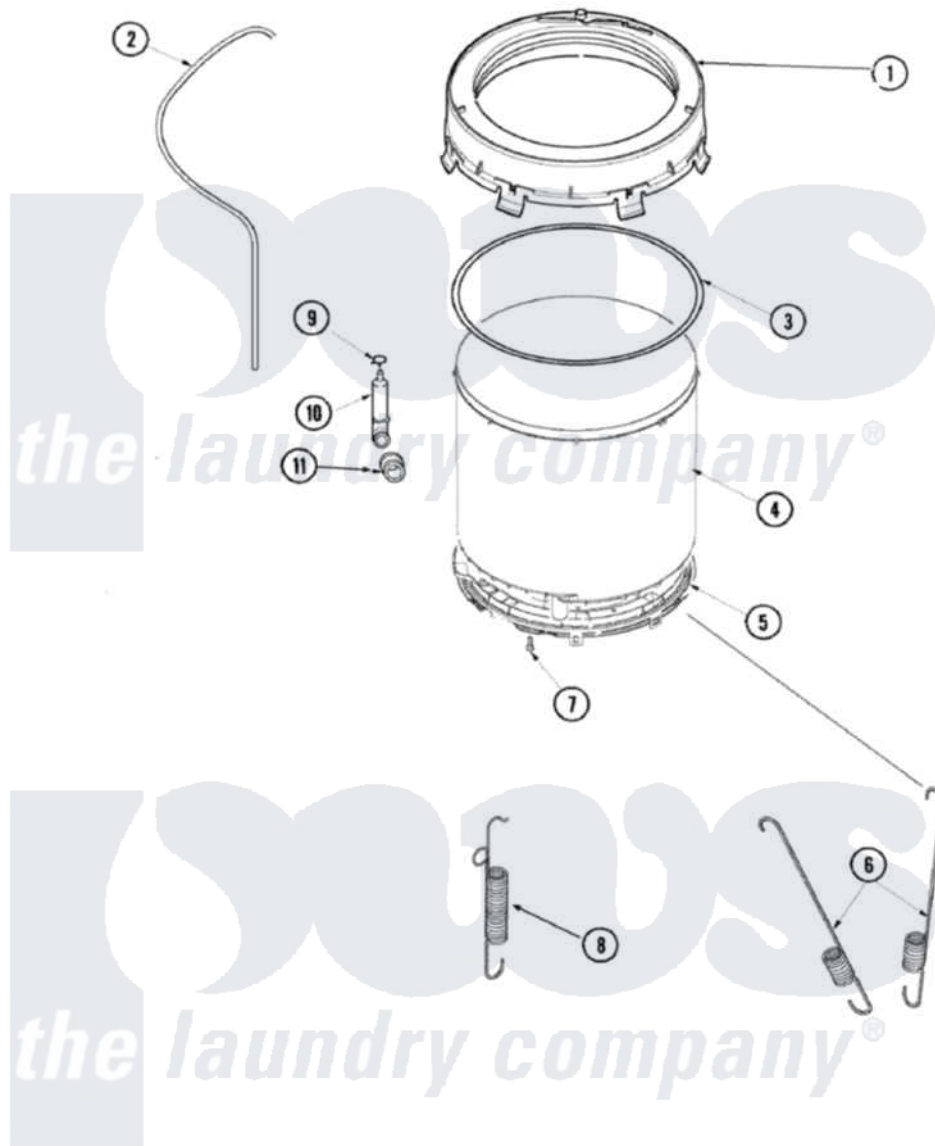

Amana ALW540RMC 09 - OUTER TUB (SERIES 15)

Amana [Residential Amana ALW540RMC Washer Parts](#) Parts Diagram 09 - OUTER TUB (SERIES 15)
 Click on the part number to view part

Item	Original Part Number	Replaced By	Status	Part Description
1	40112001P		Not Available	COVER, OUTER TUB
2	40065001	21001748		Hose, Pressure Switch
3	40076601			Gasket, Tub Cover
4	40111001P			Tub, Plastic Outer
5	27001067			Bottom, Outer Tub
6	27001026	Y37001124		Spring, Tall Tub
7	40064301			Screw, 1/4-15 x 3/4 Hex
8	27001025			Spring, Counterweight
9	40109101	285655		Clamp, Hose
10	40008501			Assembly, Pressure Bulb
11	40037801			Grommet