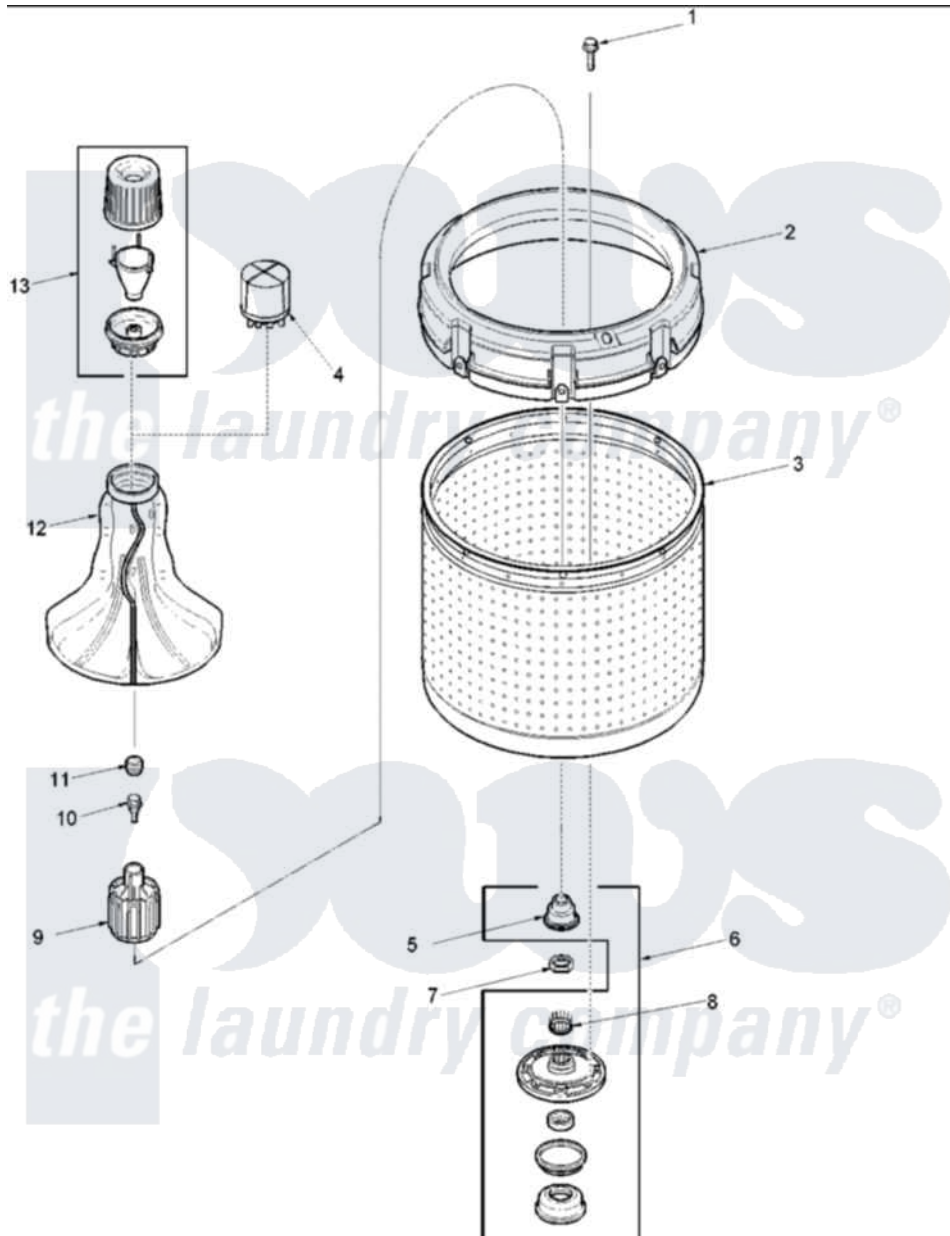

**Amana ALW540RMC (BOM: PALW540RMC0) 01 - AGITATOR, DRIVE BELL, WASHTUB AND HUB**

Amana Residential Amana ALW540RMC (BOM: PALW540RMC0) Washer Parts Parts Diagram 01 - AGITATOR, DRIVE BELL, WASHTUB AND HUB  
 Click on the part number to view part

Item	Original Part Number	Replaced By	Status	Part Description
1	40063301	<a href="#">3400527</a>		Screw
2	40002901	<a href="#">27001052</a>		Balance Ring
3	40000801	<a href="#">719P3</a>		Assembly- Wash
5	<a href="#">40016101</a>			Seal, Bell Drive
6	<a href="#">R9900457</a>			Kit, Hub And Seal
7	<a href="#">40016301</a>			Nut, Lock
8	<a href="#">40008301</a>			Insert, Spline
9	<a href="#">R9900189</a>			Kit, Drive Bell And Seal
10	<a href="#">40065102</a>			Screw, Shoulder 1/4
11	<a href="#">40008401</a>			Plug, Bell
12	<a href="#">40000501W</a>			Agitator, Flex Vane
13	<a href="#">40002101W</a>			Assembly, Fabric Softner