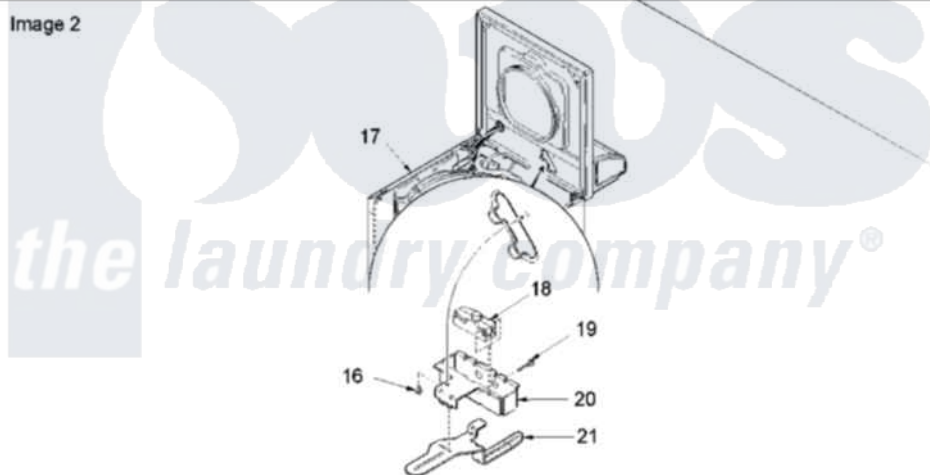

Amana ALW540RMC (BOM: PALW540RMC0) 04 - CABINET TOP, DOOR, AND DOOR SWITCH

Image 1

Image 2

Amana [Residential Amana ALW540RMC \(BOM: PALW540RMC0\) Washer Parts](#) Parts Diagram 04 - CABINET TOP, DOOR, AND DOOR SWITCH

[Click on the part number to view part](#)

Item	Original Part Number	Replaced By	Status	Part Description
1	40111301C		Not Available	LID,W/INSTRUCTIONS
2	40051401		Not Available	PANEL,HOME HOOD BACK
4	40038001			Bumper
5	40039201	W10119828		Screw, Lid Hinge Mounting
6	40008201			Bushing, Hinge
7	40094002			Hinge, Lid Left Stop
8	40094101			Hinge, Lid Right Pass
10	40093901			Dispenser, Bleach
11	40063901			Clip, Hold Down
12	40000202C	27001183		Top
13	40102101			Cap, Hinge
15	56080	22001650		Fastener, Spring
17	40076401C	40076402CP		Cabinet, Dryer And Washer
18	40035001	27001095		Switch, Lid
19	40040701			Screw, Tapping No.6b-20