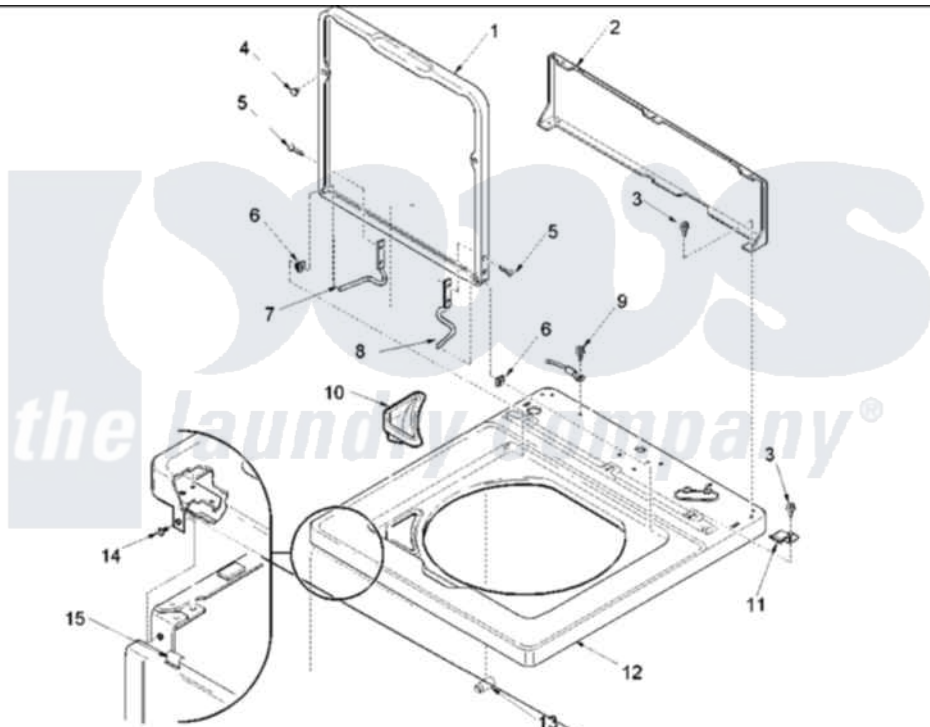

Amana ALW540RMC (BOM: PALW540RMC0) 04 - CABINET TOP, DOOR, AND DOOR SWITCH

Image 1

Image 2

Amana [Residential Amana ALW540RMC \(BOM: PALW540RMC0\) Washer Parts](#) Parts Diagram 04 - CABINET TOP, DOOR, AND DOOR SWITCH

[Click on the part number to view part](#)

Item	Original Part Number	Replaced By	Status	Part Description
1	40111301C		Not Available	LID,W/INSTRUCTIONS
2	40051401		Not Available	PANEL,HOME HOOD BACK
4	40038001			Bumper
5	40039201	W10119828		Screw, Lid Hinge Mounting
6	40008201			Bushing, Hinge
7	40094002			Hinge, Lid Left Stop
8	40094101			Hinge, Lid Right Pass
10	40093901			Dispenser, Bleach
11	40063901			Clip, Hold Down
12	40000202C	27001183		Top
13	40102101			Cap, Hinge
15	56080	22001650		Fastener, Spring
17	40076401C	40076402CP		Cabinet, Dryer And Washer
18	40035001	27001095		Switch, Lid
19	40040701			Screw, Tapping No.6b-20