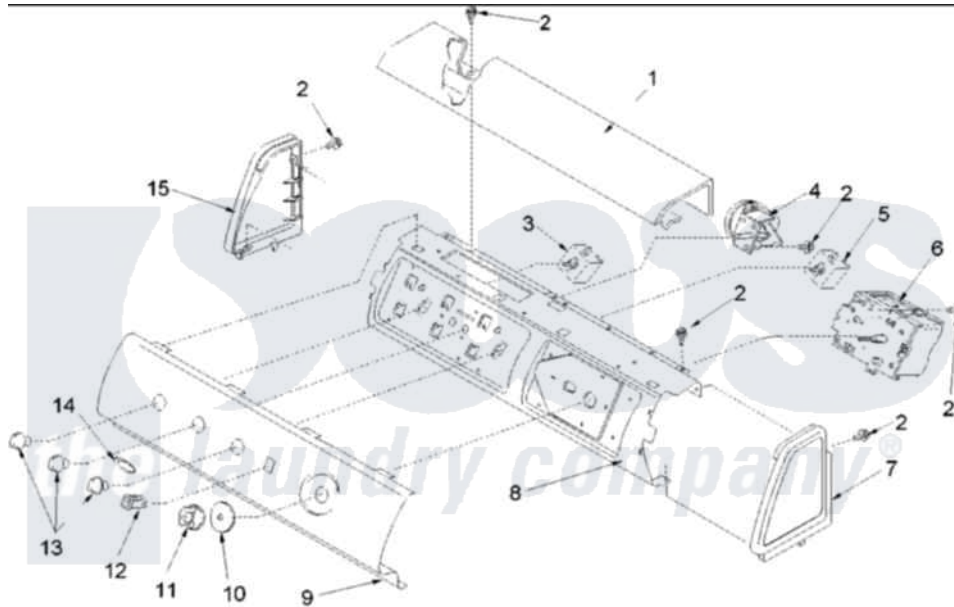

Amana ALW540RMC (BOM: PALW540RMC0) 05 - CONTROL PANELS

Amana [Residential Amana ALW540RMC \(BOM: PALW540RMC0\) Washer Parts](#) Parts Diagram 05 - CONTROL PANELS

[Click on the part number to view part](#)

Item	Original Part Number	Replaced By	Status	Part Description
1	503674C			Cover, Top
3	40077101			Switch, Temperature Select
4	40055101			Switch, Pressure
6	40058901	R0131012		Timer
7	40012701C		Not Available	ENDCAP (RT-BSQ)
8	40039601			Support, Control Panel
9	40090502C			Panel, Graphic
10	40013701C	27001134		Dial- Time
11	40014001C			Assembly, Timer Knob
12	38424L	38424W		Switch, Rocker
14	40083301			Medallion
15	40012702C		Not Available	ENDCAP (LT-BSQ)
NI	27001181			Harness, Wiring