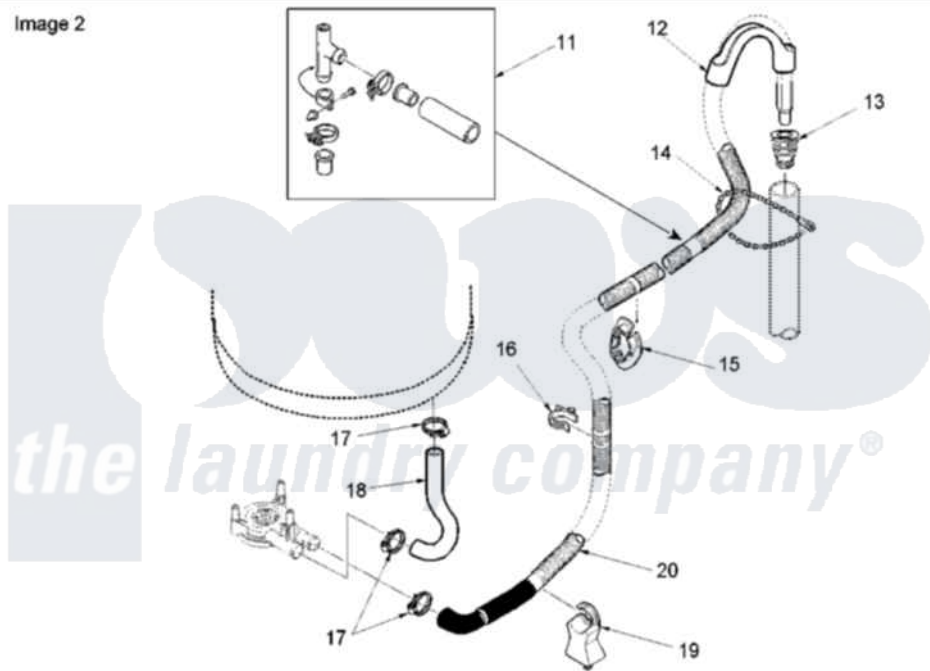

Amana ALW540RMC (BOM: PALW540RMC0) 07 - MIXING VALVE AND HOSES

Image 1

Image 2

Amana Residential Amana ALW540RMC (BOM: PALW540RMC0) Washer Parts Parts Diagram 07 - MIXING VALVE AND HOSES

Click on the part number to view part

Item	Original Part Number	Replaced By	Status	Part Description
1	40098901	27001184		Hose, Mixing Valve To Tub
3	36801	596669		Clamp, Manifold
4	34500	22001900		Preventer, Back Flow
6	40097701	R0131578		Valve-Inlet
7	40098801			Plate, Mixing Value
8	20290	Y013783		Washer, Inlet Hose
9	40058002	76313		Hosefill
"	40058001	76313		Hosefill
10	28605	22002960		Strainer, Washer Inlet
11	562P3	76660		Break-Sphn
12	33615	22003814		Retainer, Drain Hose
13	40008101			Adapter, Standpipe
14	33489	8539404		Tie-Wire
15	40058501			Relief, Strain Drain
16	36014			Clip, Retainer-Hose

18 [40094201](#)

Hose, Tub To Pump

19 [40044901](#)

Stand, Hose

20 [40053901](#)

Hose, Drain