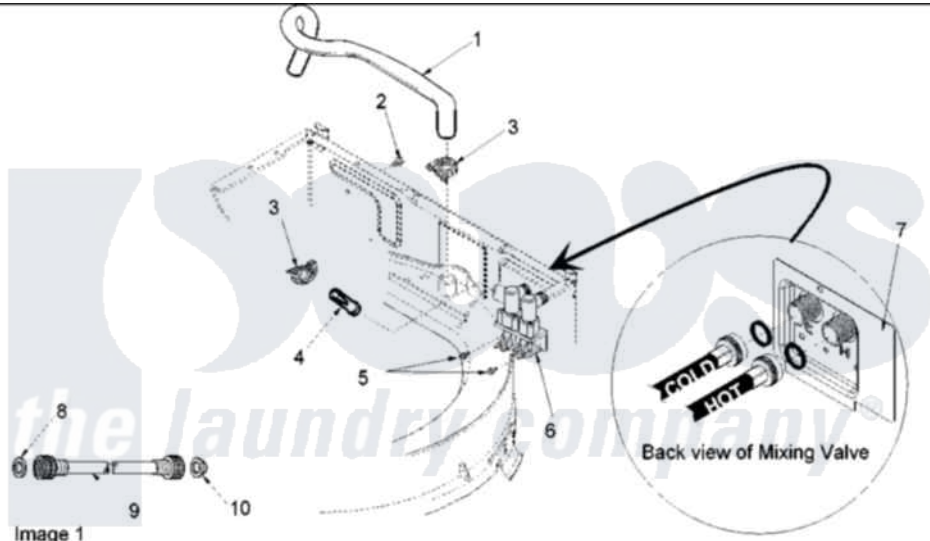

Amana ALW540RMC (BOM: PALW540RMC0) 07 - MIXING VALVE AND HOSES

Image 1

Image 2

Amana Residential Amana ALW540RMC (BOM: PALW540RMC0) Washer Parts Parts Diagram 07 - MIXING VALVE AND HOSES

Click on the part number to view part

Item	Original Part Number	Replaced By	Status	Part Description
1	40098901	27001184		Hose, Mixing Valve To Tub
3	36801	596669		Clamp, Manifold
4	34500	22001900		Preventer, Back Flow
6	40097701	R0131578		Valve-Inlet
7	40098801			Plate, Mixing Value
8	20290	Y013783		Washer, Inlet Hose
9	40058002	76313		Hosefill
"	40058001	76313		Hosefill
10	28605	22002960		Strainer, Washer Inlet
11	562P3	76660		Break-Sphn
12	33615	22003814		Retainer, Drain Hose
13	40008101			Adapter, Standpipe
14	33489	8539404		Tie-Wire
15	40058501			Relief, Strain Drain
16	36014			Clip, Retainer-Hose

18 [40094201](#)

Hose, Tub To Pump

19 [40044901](#)

Stand, Hose

20 [40053901](#)

Hose, Drain