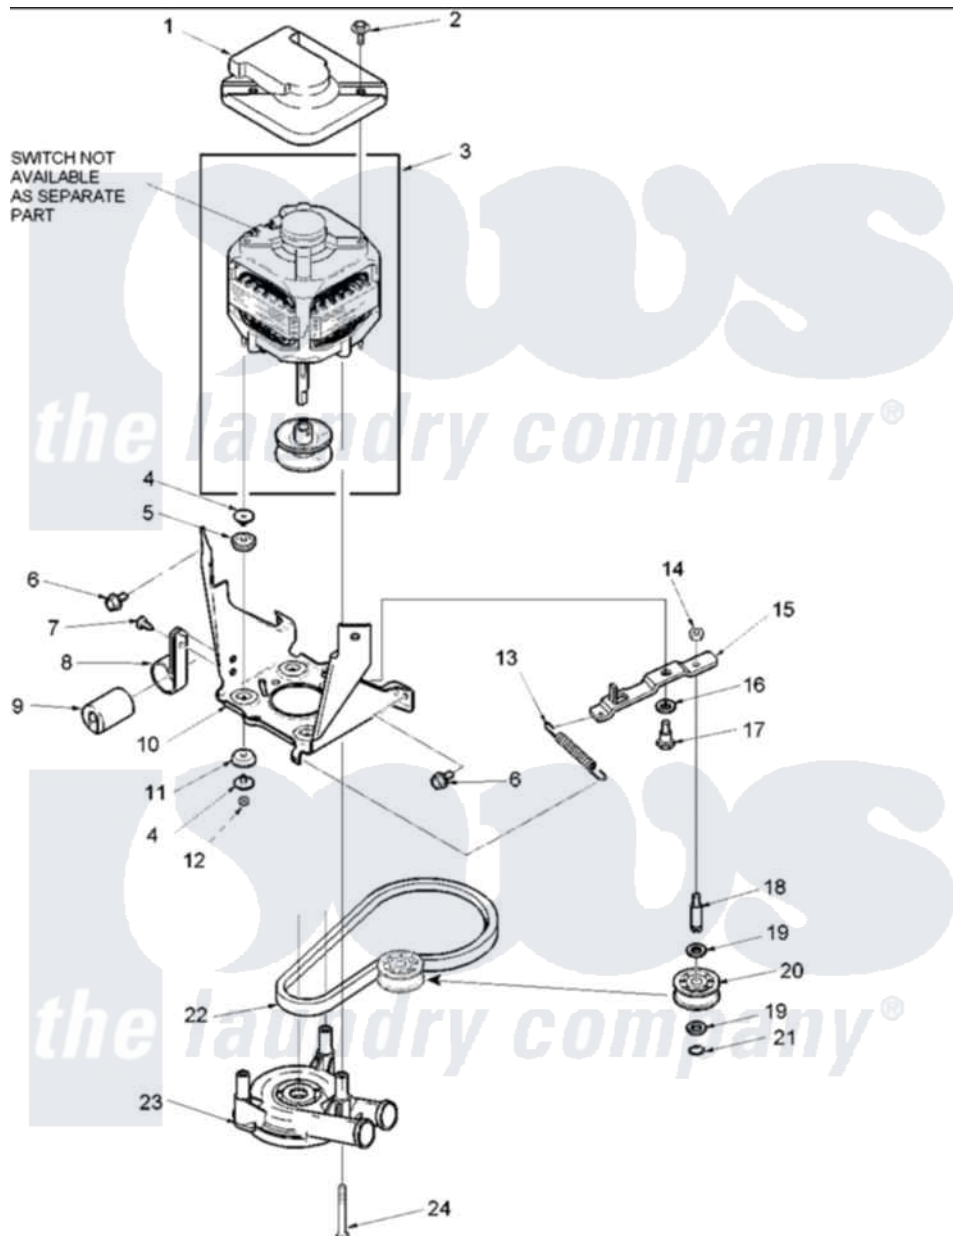

# Amana ALW540RMC (BOM: PALW540RMC0) 08 - MOTOR, BELT, PUMP, AND IDLER ASSY

Amana Residential Amana ALW540RMC (BOM: PALW540RMC0) Washer Parts Parts Diagram 08 - MOTOR, BELT, PUMP, AND IDLER ASSY

[Click on the part number to view part](#)

Item	Original Part Number	Replaced By	Status	Part Description
1	<a href="#">40112301</a>			Shield, Motor
2	40046701	<a href="#">4312464</a>		Screw
3	40116402	<a href="#">27001069</a>		Motor Mex
4	<a href="#">40053701</a>			Post, Isolator
5	<a href="#">40053801</a>			Mount, Motor Upper
6	40105601	<a href="#">40128701</a>		Screw, 5/16-18 X .50
7	<a href="#">503688</a>			Screw, 10B-16 X .34 I
8	40047001	<a href="#">27001107</a>		Clamp, Capacitor
9	<a href="#">40084501</a>			Capacitor
10	40015501		Not Available	BRACKET,MOTOR MOUNT
11	<a href="#">40054301</a>			Mount, Motor Lower
12	40095101	<a href="#">Y707702</a>		Locknut
13	<a href="#">40061401</a>			Spring, Idler Lever
14	<a href="#">40038801</a>			Jamnut, 3/8-16
15	40041001	<a href="#">40041002</a>		Lever, Idler

16	<a href="#">40054701</a>	Washer
17	<a href="#">40038901</a>	Screw, 1/4-20
18	<a href="#">56461</a>	Shaft
19	<a href="#">52549</a>	Washer, 501 ID X3/4 Odx
20	<a href="#">40045001</a>	Idler Pulley Assembly
21	<a href="#">23748</a>	Ring, Retaining
22	40053602	<a href="#">27001007</a> Belt, Spin
23	40040301	<a href="#">27001233</a> Pump
24	<a href="#">40063701</a>	Screw, 10-16 x 1.75