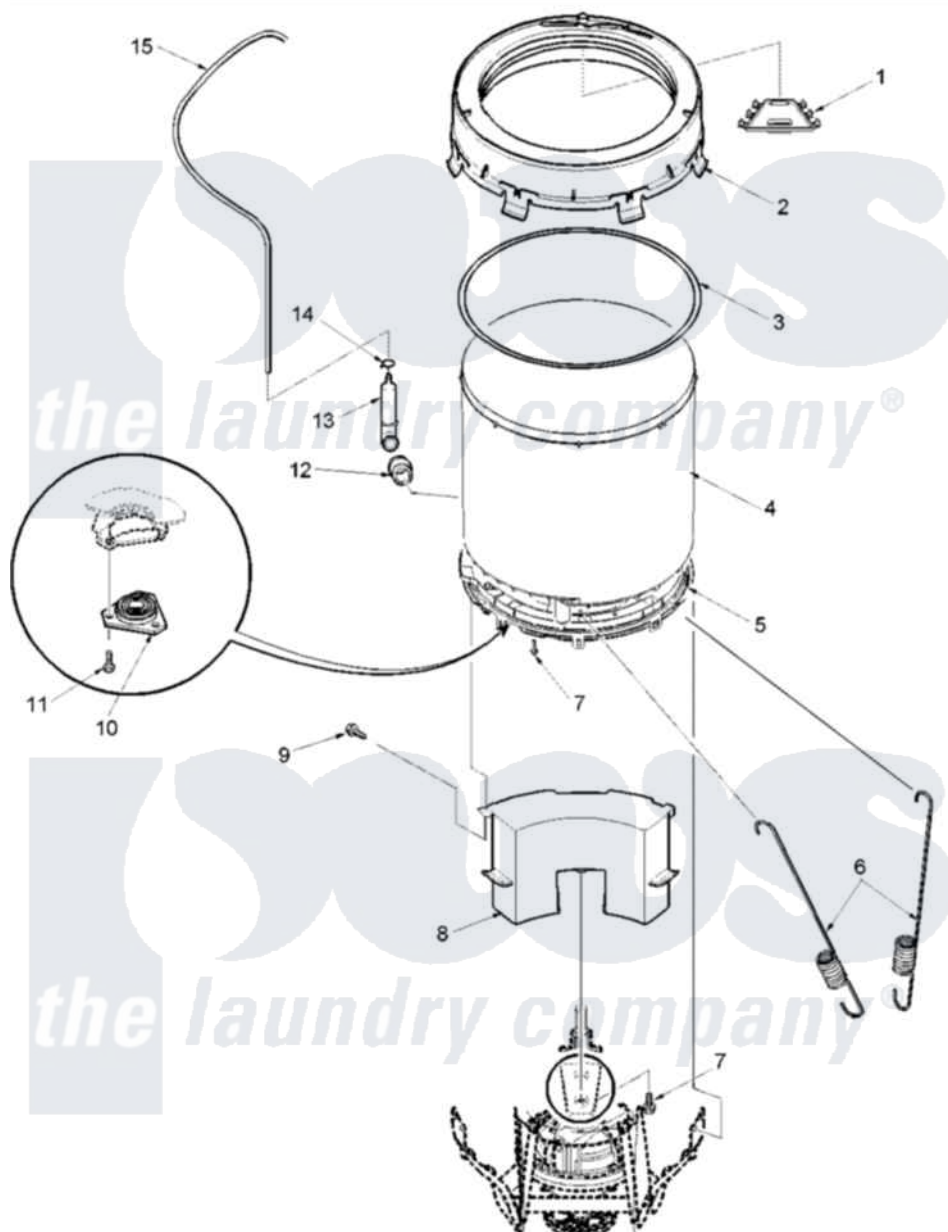

Amana ALW540RMC (BOM: PALW540RMC0) 09 - OUTER TUB AND PRESSURE TUBE

Amana Residential Amana ALW540RMC (BOM: PALW540RMC0) Washer Parts Parts Diagram 09 - OUTER TUB AND PRESSURE TUBE

[Click on the part number to view part](#)

Item	Original Part Number	Replaced By	Status	Part Description
1	40001901		Not Available	CHANNEL, WATER INLET
2	40111101		Not Available	COVER, OUTER TUB
3	40076601			Gasket, Tub Cover
4	40111001	40111001P		Tub, Plastic Outer
5	40001102	40001102P		Bottom, Outer Tub
6	40045202			Spring, Tall Tub
7	40064301			Screw, 1/4-15 x 3/4 Hex
8	40015901			Assembly Counter Weight
9	40070401			Screw, 1/4-20 x 7/8 Hex
10	40004201	40004201P		Main Bearing Assembly
11	40105601	40128701		Screw, 5/16-18 X .50
12	40037801			Grommet
13	40008501			Assembly, Pressure Bulb
14	40054901	596669		Clamp, Manifold
15	40065001	21001748		Hose, Pressure Switch