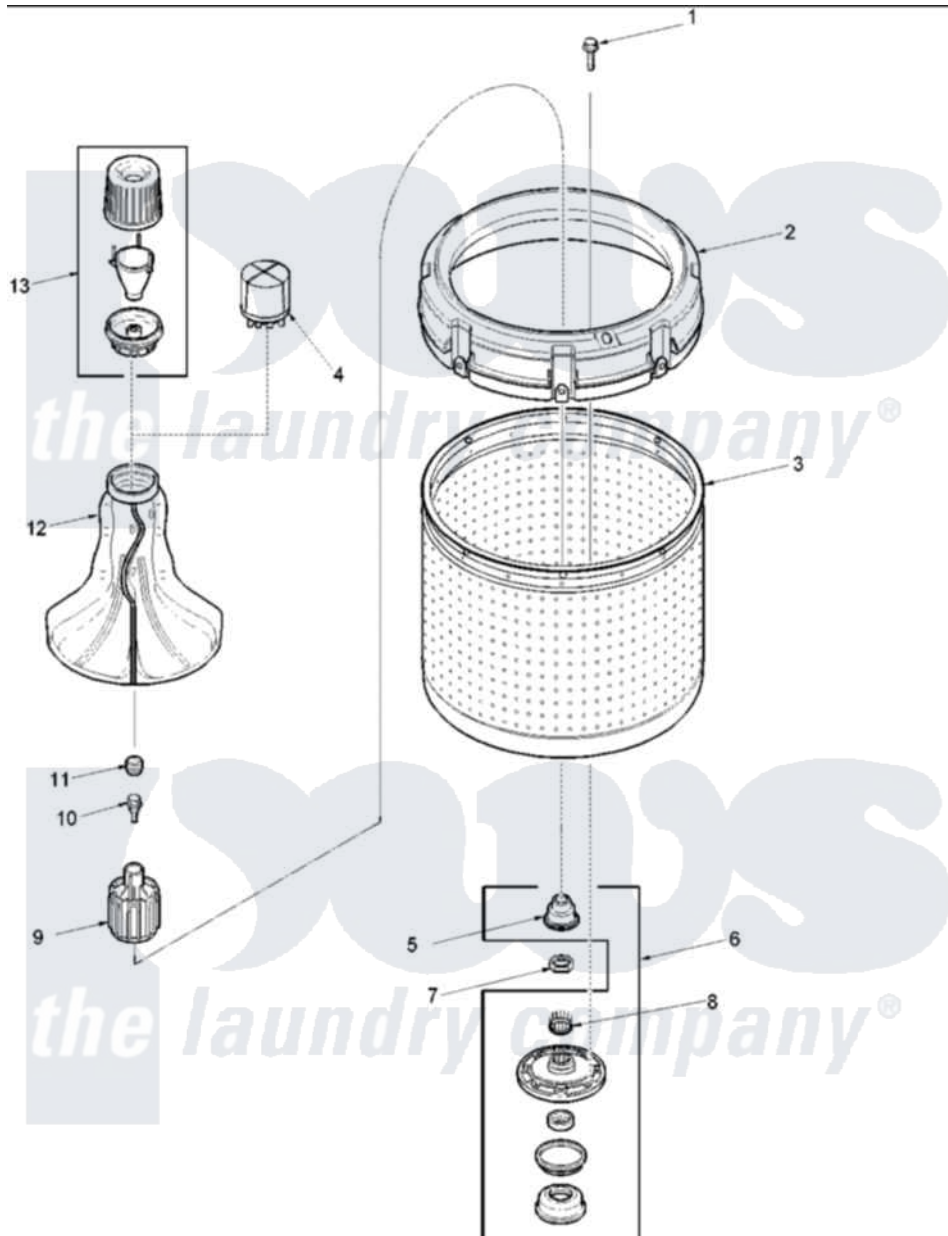

Amana ALW540RMC (BOM: PALW540RMC1) 01 - AGITATOR, DRIVE BELL, WASHTUB AND HUB

Amana Residential Amana ALW540RMC (BOM: PALW540RMC1) Washer Parts Parts Diagram 01 - AGITATOR, DRIVE BELL, WASHTUB AND HUB
 Click on the part number to view part

Item	Original Part Number	Replaced By	Status	Part Description
1	40063301	3400527		Screw
2	40002901	27001052		Balance Ring
3	40000801	719P3		Assembly- Wash
5	40016101			Seal, Bell Drive
6	R9900457			Kit, Hub And Seal
7	40016301			Nut, Lock
8	40008301			Insert, Spline
9	R9900189			Kit, Drive Bell And Seal
10	40065102			Screw, Shoulder 1/4
11	40008401			Plug, Bell
12	40000501W			Agitator, Flex Vane
13	40002101W			Assembly, Fabric Softner