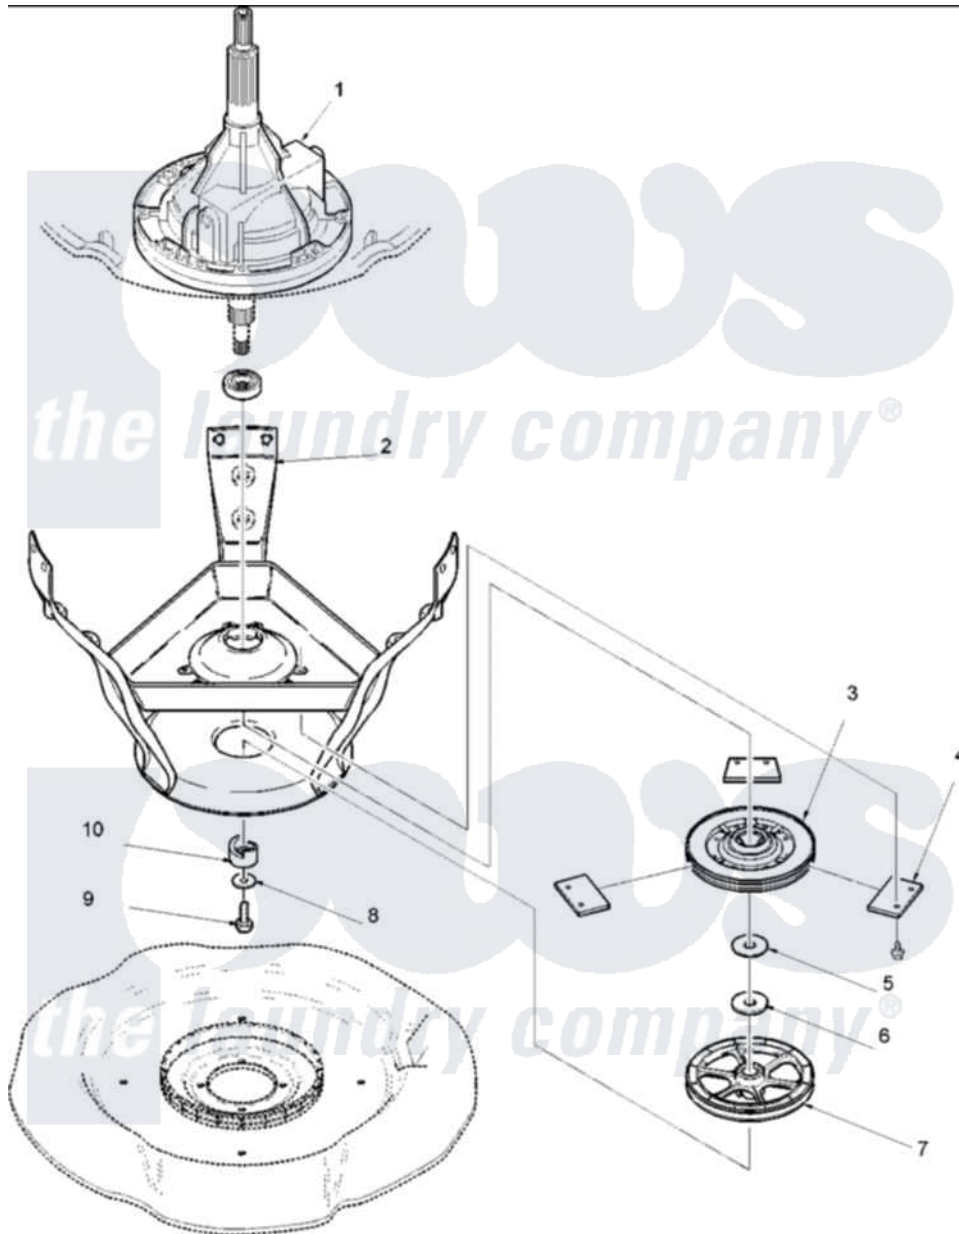

Amana ALW540RMC (BOM: PALW540RMC1) 03 - BEARINGS, BRAKE, AND TRANSMISSION

Amana Residential Amana ALW540RMC (BOM: PALW540RMC1) Washer Parts Parts Diagram 03 - BEARINGS, BRAKE, AND TRANSMISSION
 Click on the part number to view part

Item	Original Part Number	Replaced By	Status	Part Description
1	40032701	12002177		Transmison
2	40070001	12002013		Base
3	40003103	R9900474		Brake Assembly
4	R0000014			Kit, Brake Pad
5	40065701			Washer, 2 Odx.63 ID
6	40063201			Washer, Flat
7	40047102			Pulley, Spin/Agit
8	40041501			Washer
9	40063401			Screw, 1/4-20 x 5/8 Hex
10	40047402			Helix, Plastic
NI	26594P			Grease, Silicone - 2 Oz Tube