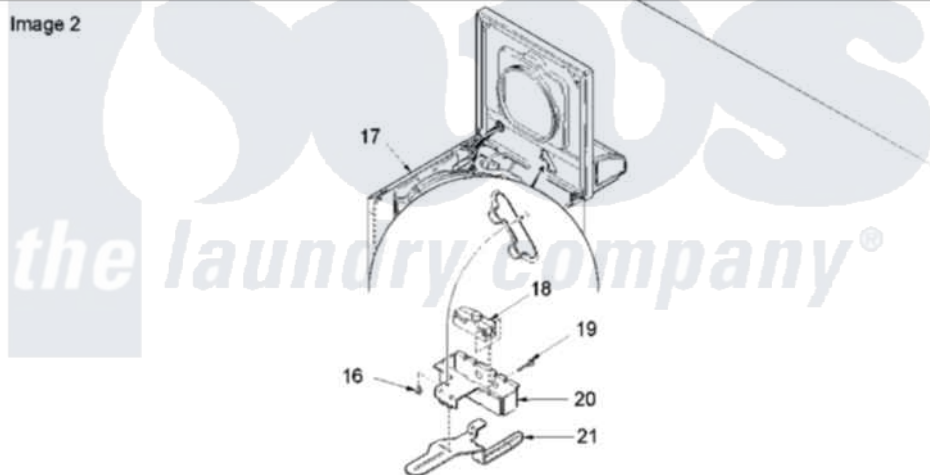

Amana ALW540RMC (BOM: PALW540RMC1) 04 - CABINET TOP, DOOR, AND DOOR SWITCH

Image 1

Image 2

Amana Residential Amana ALW540RMC (BOM: PALW540RMC1) Washer Parts Parts Diagram 04 - CABINET TOP, DOOR, AND DOOR SWITCH

[Click on the part number to view part](#)

Item	Original Part Number	Replaced By	Status	Part Description
1	40111301C		Not Available	LID,W/INSTRUCTIONS
2	40051401		Not Available	PANEL,HOME HOOD BACK
4	40038001			Bumper
5	40039201	W10119828		Screw, Lid Hinge Mounting
6	40008201			Bushing, Hinge
7	40094002			Hinge, Lid Left Stop
8	40094101			Hinge, Lid Right Pass
10	40093901			Dispenser, Bleach
11	40063901			Clip, Hold Down
12	40000202C	27001183		Top
13	40102101			Cap, Hinge
15	56080	22001650		Fastener, Spring
17	40076402C	40076402CP		Cabinet, Dryer And Washer
18	40035001	27001095		Switch, Lid
19	40040701			Screw, Tapping No.6b-20