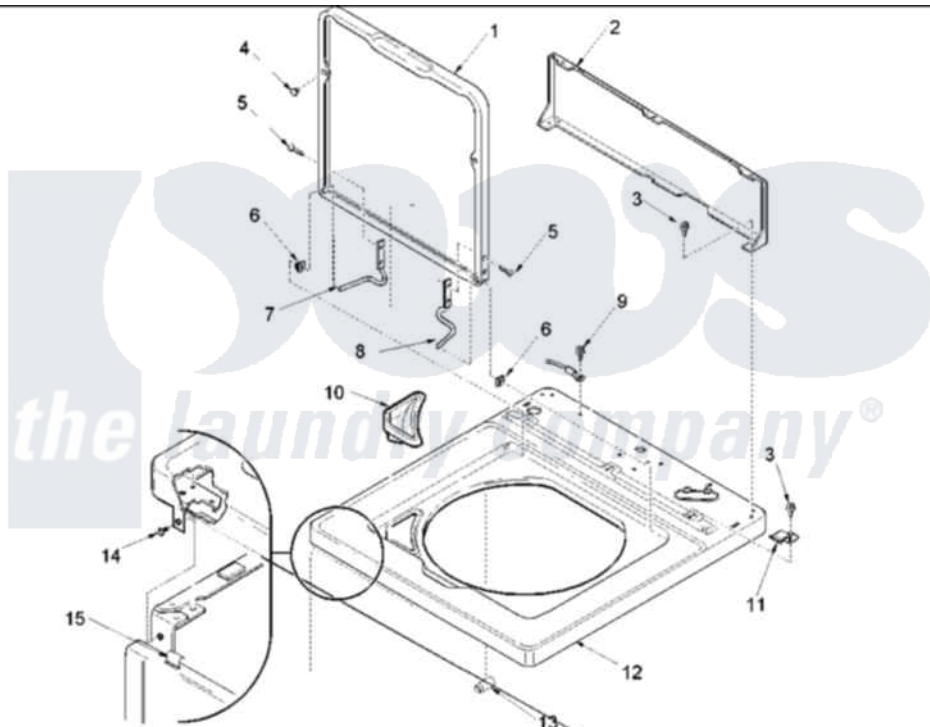

Amana ALW540RMC (BOM: PALW540RMC1) 04 - CABINET TOP, DOOR, AND DOOR SWITCH

Image 1

Image 2

Amana Residential Amana ALW540RMC (BOM: PALW540RMC1) Washer Parts Parts Diagram 04 - CABINET TOP, DOOR, AND DOOR SWITCH

[Click on the part number to view part](#)

Item	Original Part Number	Replaced By	Status	Part Description
1	40111301C		Not Available	LID,W/INSTRUCTIONS
2	40051401		Not Available	PANEL,HOME HOOD BACK
4	40038001			Bumper
5	40039201	W10119828		Screw, Lid Hinge Mounting
6	40008201			Bushing, Hinge
7	40094002			Hinge, Lid Left Stop
8	40094101			Hinge, Lid Right Pass
10	40093901			Dispenser, Bleach
11	40063901			Clip, Hold Down
12	40000202C	27001183		Top
13	40102101			Cap, Hinge
15	56080	22001650		Fastener, Spring
17	40076402C	40076402CP		Cabinet, Dryer And Washer
18	40035001	27001095		Switch, Lid
19	40040701			Screw, Tapping No.6b-20