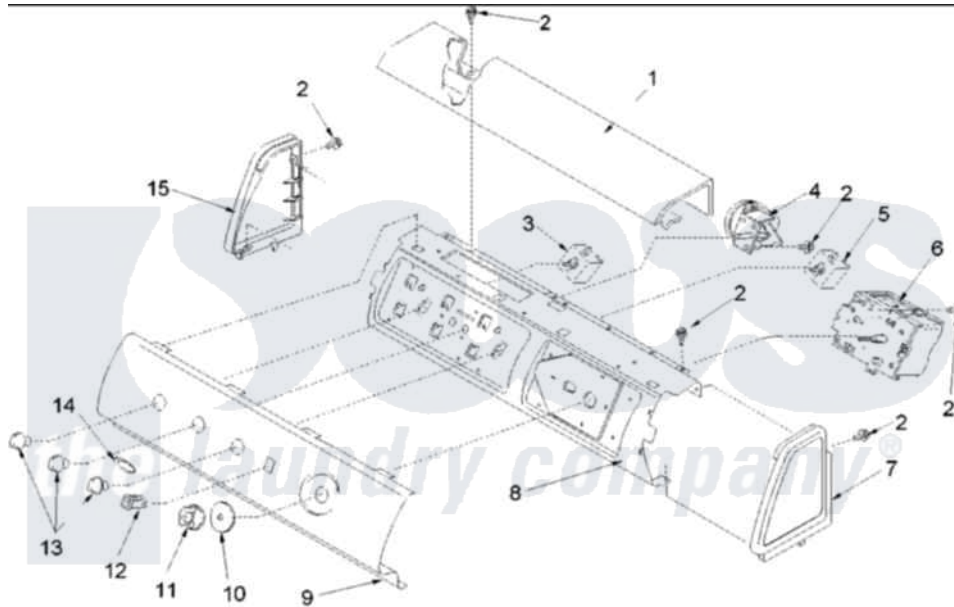

Amana ALW540RMC (BOM: PALW540RMC1) 05 - CONTROL PANELS

Amana [Residential Amana ALW540RMC \(BOM: PALW540RMC1\) Washer Parts](#) Parts Diagram 05 - CONTROL PANELS

[Click on the part number to view part](#)

Item	Original Part Number	Replaced By	Status	Part Description
1	503674C			Cover, Top
3	40077101			Switch, Temperature Select
4	40055101			Switch, Pressure
6	40058902	R0131012		Timer
7	40012701C		Not Available	ENDCAP (RT-BSQ)
8	40039601			Support, Control Panel
9	40090502C			Panel, Graphic
10	40013701C	27001134		Dial- Time
11	40014001C			Assembly, Timer Knob
12	38424L	38424W		Switch, Rocker
14	40083301			Medallion
15	40012702C		Not Available	ENDCAP (LT-BSQ)
NI	27001181			Harness, Wiring