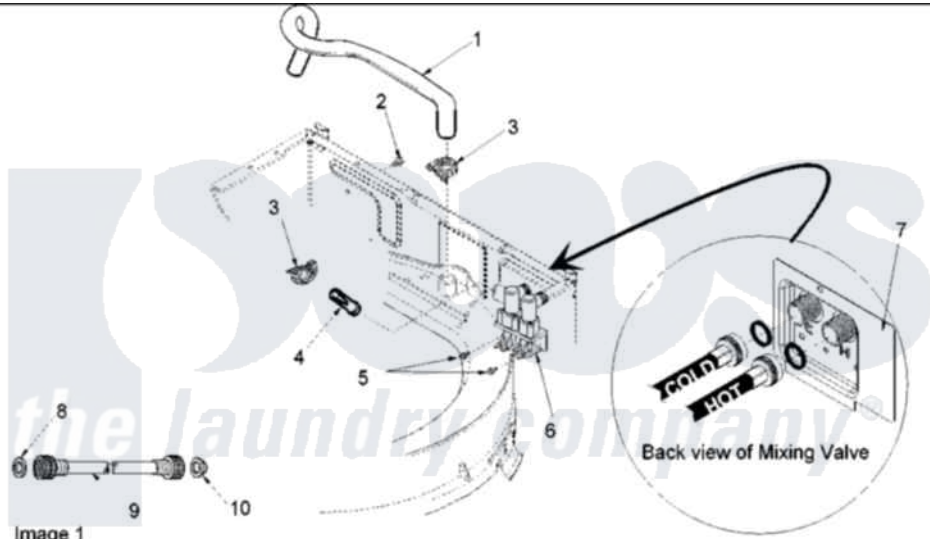

Amana ALW540RMC (BOM: PALW540RMC1) 07 - MIXING VALVE AND HOSES

Image 1

Image 2

Amana Residential Amana ALW540RMC (BOM: PALW540RMC1) Washer Parts Parts Diagram 07 - MIXING VALVE AND HOSES

Click on the part number to view part

Item	Original Part Number	Replaced By	Status	Part Description
1	40098901	27001184		Hose, Mixing Valve To Tub
3	36801	596669		Clamp, Manifold
4	34500	22001900		Preventer, Back Flow
6	40097701	R0131578		Valve-Inlet
7	40098801			Plate, Mixing Valve
8	20290	Y013783		Washer, Inlet Hose
9	40058002	76313		Hosefill
"	40058001	76313		Hosefill
10	28605	22002960		Strainer, Washer Inlet
11	562P3	76660		Break-Sphn
12	33615	22003814		Retainer, Drain Hose
13	40008101			Adapter, Standpipe
14	33489	8539404		Tie-Wire
15	40058501			Relief, Strain Drain
16	36014			Clip, Retainer-Hose

18 [40094201](#)

Hose, Tub To Pump

19 [40044901](#)

Stand, Hose

20 [40053901](#)

Hose, Drain