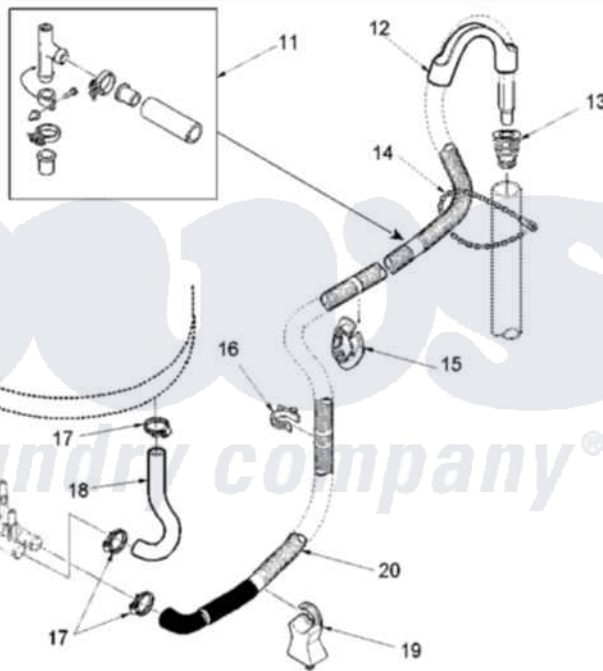

Amana ALW540RMC (BOM: PALW540RMC1) 07 - MIXING VALVE AND HOSES

Image 1

Image 2

Amana Residential Amana ALW540RMC (BOM: PALW540RMC1) Washer Parts Parts Diagram 07 - MIXING VALVE AND HOSES

Click on the part number to view part

Item	Original Part Number	Replaced By	Status	Part Description
1	40098901	27001184		Hose, Mixing Valve To Tub
3	36801	596669		Clamp, Manifold
4	34500	22001900		Preventer, Back Flow
6	40097701	R0131578		Valve-Inlet
7	40098801			Plate, Mixing Valve
8	20290	Y013783		Washer, Inlet Hose
9	40058002	76313		Hosefill
"	40058001	76313		Hosefill
10	28605	22002960		Strainer, Washer Inlet
11	562P3	76660		Break-Sphn
12	33615	22003814		Retainer, Drain Hose
13	40008101			Adapter, Standpipe
14	33489	8539404		Tie-Wire
15	40058501			Relief, Strain Drain
16	36014			Clip, Retainer-Hose

18 [40094201](#)

Hose, Tub To Pump

19 [40044901](#)

Stand, Hose

20 [40053901](#)

Hose, Drain