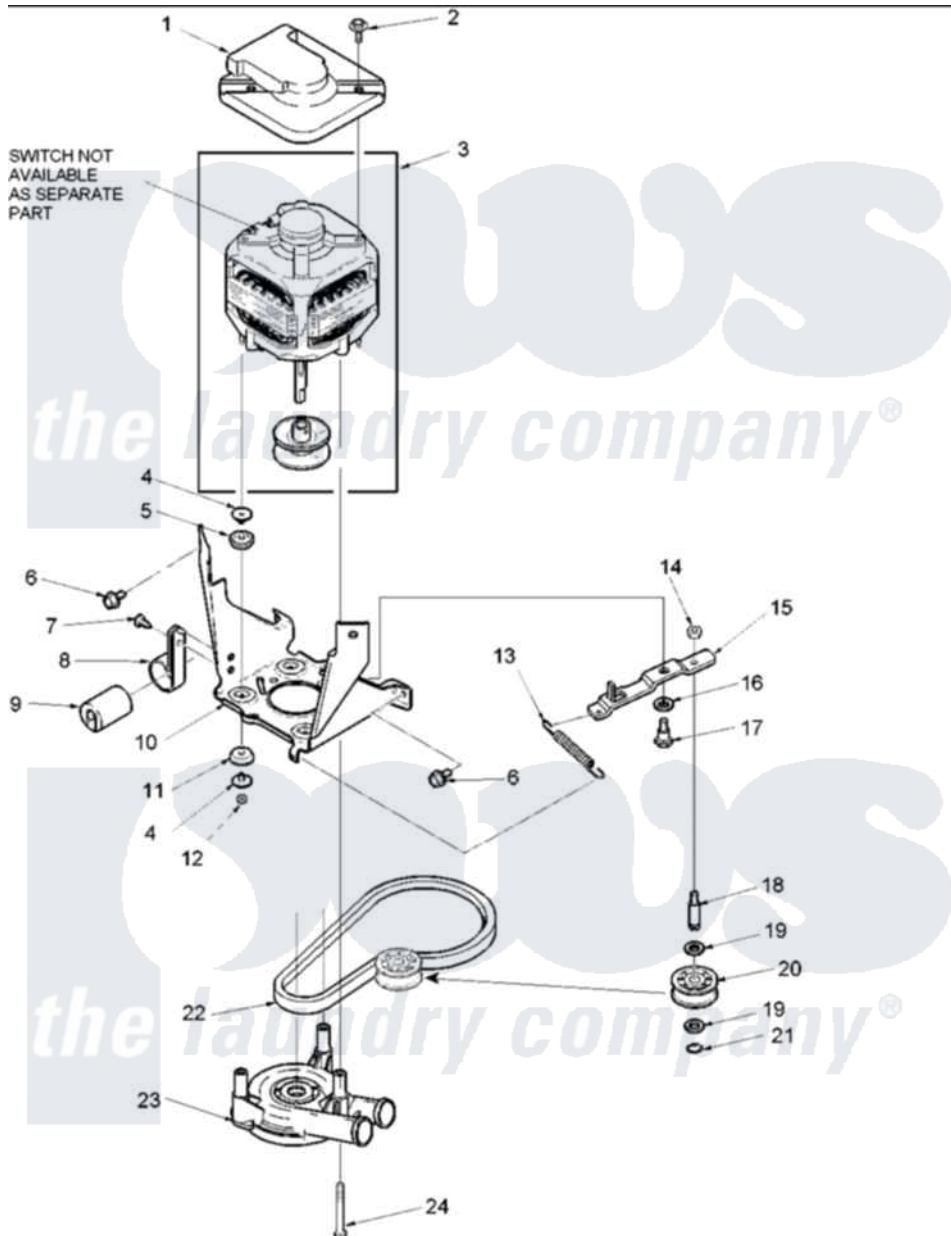

Amana ALW540RMC (BOM: PALW540RMC1) 08 - MOTOR, BELT, PUMP, AND IDLER ASSY

Amana Residential Amana ALW540RMC (BOM: PALW540RMC1) Washer Parts Parts Diagram 08 - MOTOR, BELT, PUMP, AND IDLER ASSY

[Click on the part number to view part](#)

Item	Original Part Number	Replaced By	Status	Part Description
1	40112301			Shield, Motor
2	40046701	4312464		Screw
3	40116402	27001069		Motor Mex
4	40053701			Post, Isolator
5	40053801			Mount, Motor Upper
6	40105601	40128701		Screw, 5/16-18 X .50
7	503688			Screw, 10B-16 X .34 I
8	40047001	27001107		Clamp, Capacitor
9	40084501			Capacitor
10	40015502R		Not Available	BRACKET,MOTOR MOUNT
11	40054301			Mount, Motor Lower
12	40095101	Y707702		Locknut
13	40061401			Spring, Idler Lever
14	40038801			Jamnut, 3/8-16
15	40041002R		Not Available	LEVER,IDLER

16	40054701	Washer
17	40038901	Screw, 1/4-20
18	56461	Shaft
19	52549	Washer, 501 ID X3/4 Odx
20	40045001	Idler Pulley Assembly
21	23748	Ring, Retaining
22	40053601	27001006 Belt, Spin And Agitator
23	40040301	27001233 Pump
24	40063701	Screw, 10-16 x 1.75