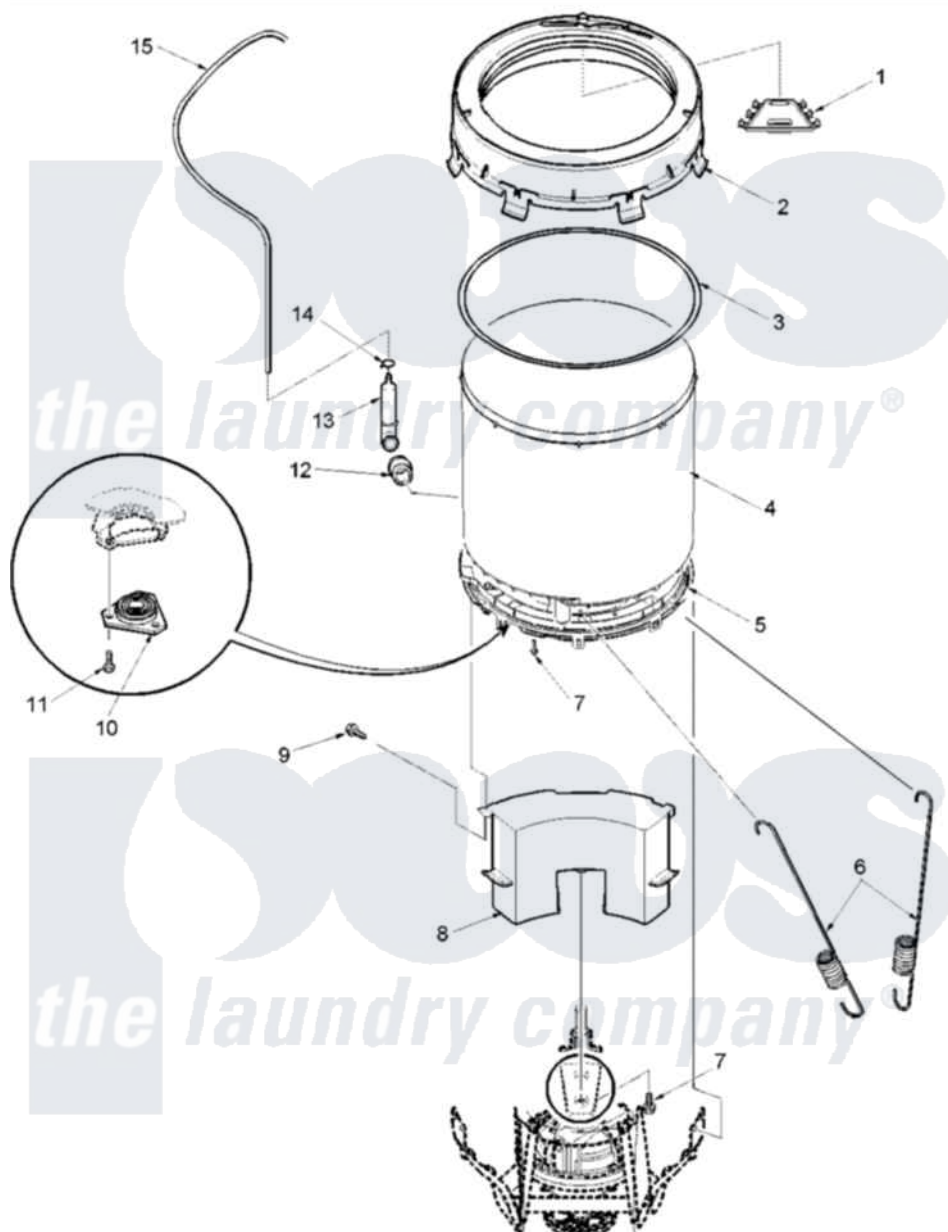

# Amana ALW540RMC (BOM: PALW540RMC1) 09 - OUTER TUB AND PRESSURE TUBE

Amana Residential Amana ALW540RMC (BOM: PALW540RMC1) Washer Parts Parts Diagram 09 - OUTER TUB AND PRESSURE TUBE

[Click on the part number to view part](#)

Item	Original Part Number	Replaced By	Status	Part Description
1	40001901		Not Available	CHANNEL, WATER INLET
2	40111101		Not Available	COVER, OUTER TUB
3	<a href="#">40076601</a>			Gasket, Tub Cover
4	40111001	<a href="#">40111001P</a>		Tub, Plastic Outer
5	40001102	<a href="#">40001102P</a>		Bottom, Outer Tub
6	<a href="#">40045202</a>			Spring, Tall Tub
7	<a href="#">40064301</a>			Screw, 1/4-15 x 3/4 Hex
8	<a href="#">40015901</a>			Assembly Counter Weight
9	<a href="#">40070401</a>			Screw, 1/4-20 x 7/8 Hex
10	40004201	<a href="#">40004201P</a>		Main Bearing Assembly
11	40105601	<a href="#">40128701</a>		Screw, 5/16-18 X .50
12	<a href="#">40037801</a>			Grommet
13	<a href="#">40008501</a>			Assembly, Pressure Bulb
14	40054901	<a href="#">596669</a>		Clamp, Manifold
15	40065001	<a href="#">21001748</a>		Hose, Pressure Switch