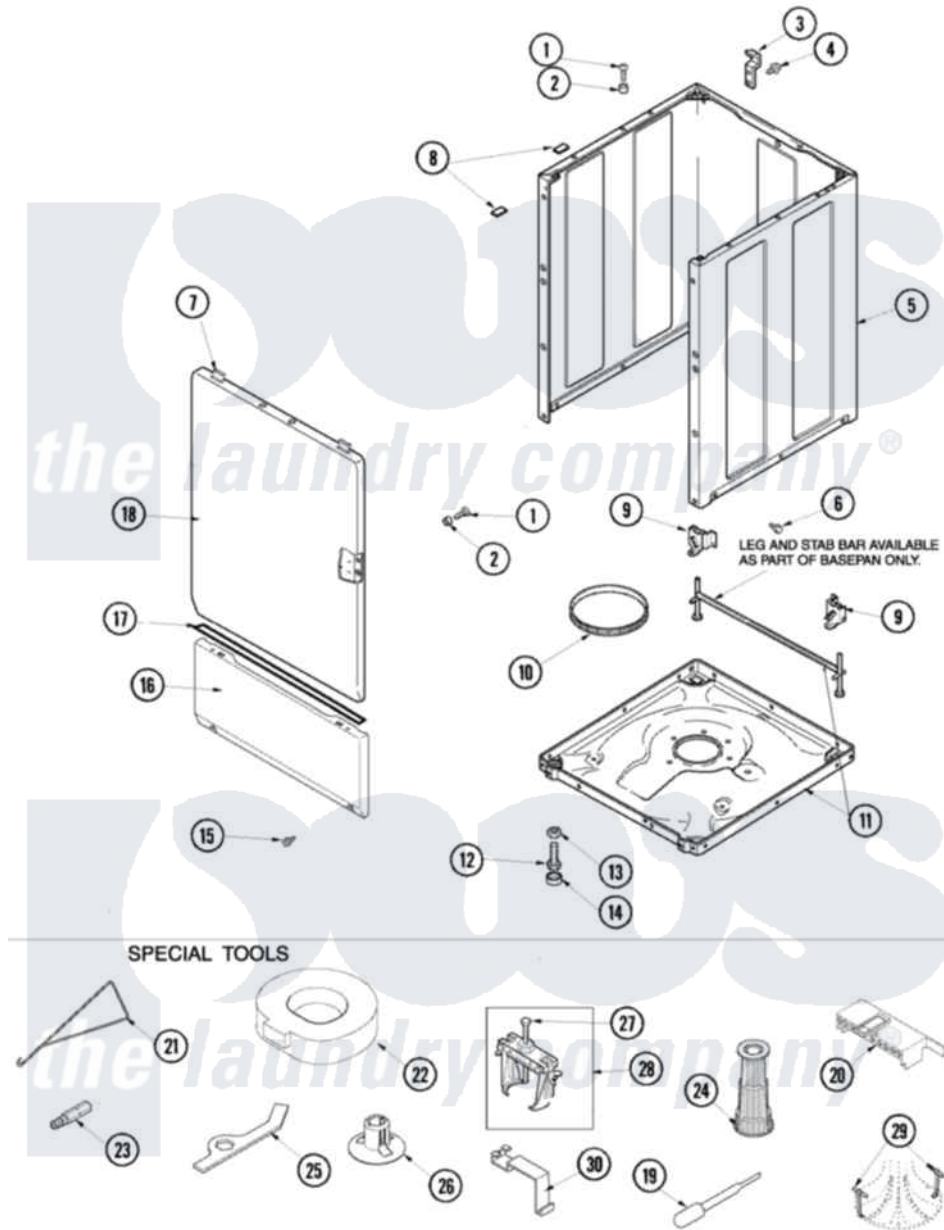

Amana ALW540RMW 01 - CABINET, BASE & SPECIAL TOOLS

Amana [Residential Amana ALW540RMW Washer Parts](#) Parts Diagram 01 - CABINET, BASE & SPECIAL TOOLS
 Click on the part number to view part

Item	Original Part Number	Replaced By	Status	Part Description
1	32671	Y014874		Screw, Idler Arm And Sleeve
2	505187			Locator, Panel
3	500003			Hinge, Top
4	40064801	3390631		Screw, 10-16 X 3/8
5	40076402WP	37001284		Cabinet As Pack
6	40038201	27001200		Screw
7	56080	22001650		Fastener, Spring
"	501086	90767		Screw, 8A X 3/8 HeX Washer Head Tapping
"	40034202			Clip, Spring
8	Y56128			Pad, Bumper
9	40031501			Bracket, Self Leveling
10	40037401			Ring, Friction
11	40031201P	27001226		Base Lev
12	40039001	22003428		Leg, Adjustable
13	40038101			Nut, Leg
14	40016001			Foot, Rubber

15	40034101		Screw, No.12bx1/2
16	40045301WP		Panel, Access
17	40083101		Tape, Foam
18	40035401WP		Panel, Front
20	34677		10 Circuit Plug
21	321P4		Hook, Spring
22	40068201	27001185	Brace- Shp
23	282P4		T25 Tamper Resistant Bit
24	293P4		Seal Tool
"	283P4		Terminal Extractor Tool
25	306P4		Hex Wrench
26	40047301	27001185	Brace- Shp
27	294P4B		Drive Bell Bolt
28	294P4		Bell Tool
29	254P4P		Agitator Hooks
30	273P4		Tub Cover Gasket Tool