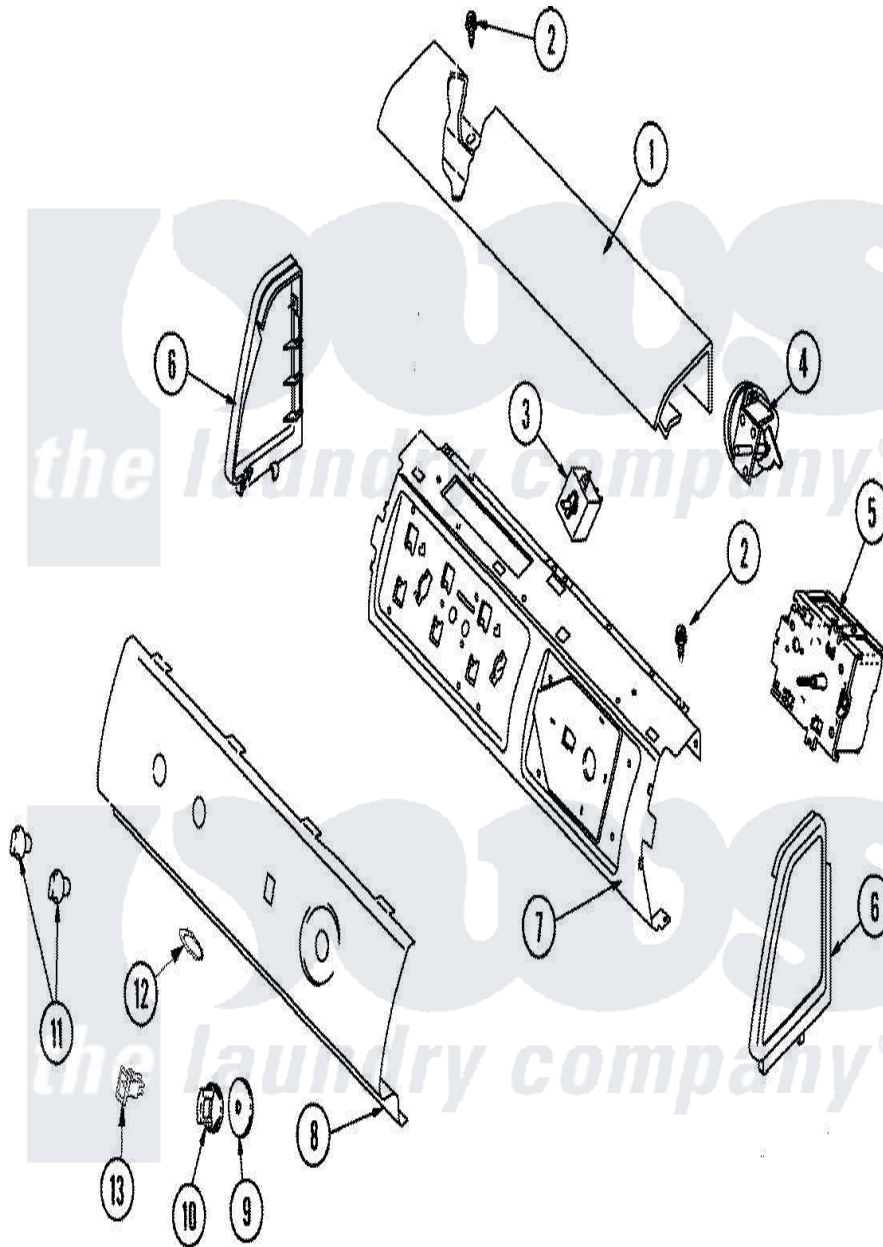

Amana ALW540RMW 02 - CONTROL PANEL

Amana [Residential Amana ALW540RMW Washer Parts](#) Parts Diagram 02 - CONTROL PANEL
 Click on the part number to view part

Item	Original Part Number	Replaced By	Status	Part Description
1	503674W			Cover, Top
2	501086	90767		Screw, 8A X 3/8 HeX Washer Head Tapping
3	40077101			Switch, Temperature Select
4	40055101			Switch, Pressure
5	40058902	R0131012		Timer
6	40012702W			Endcap
"	40012701W		Not Available	ENDCAP (RT-WHT)
7	40039601			Support, Control Panel
8	40093101W		Not Available	PANEL,GRAPHIC(WHITE)
9	40013701W	27001134		Dial- Time
10	40014001W	27001133		Knob- Time
11	40013401W	27001137		Knob Sele
12	40083301			Medallion
13	38424W			Switch, Rocker