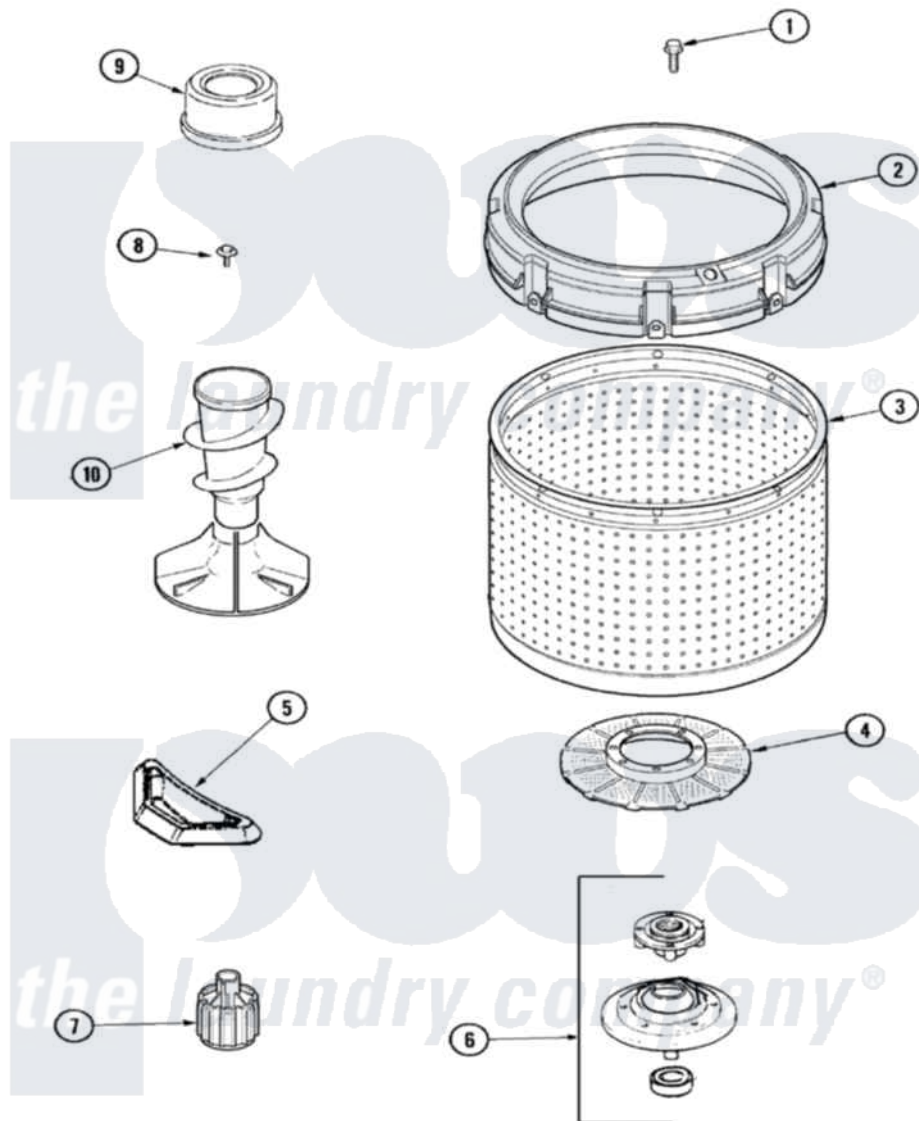

Amana ALW540RMW 03 - INNER TUB

Amana [Residential Amana ALW540RMW Washer Parts](#) Parts Diagram 03 - INNER TUB
 Click on the part number to view part

Item	Original Part Number	Replaced By	Status	Part Description
1	40063301	3400527		Screw
2	40002901	27001052		Balance Ring
3	40000801P	719P3		Assembly- Wash
5	40016101			Seal, Bell Drive
6	R9900457			Kit, Hub And Seal
7	40016301			Nut, Lock
8	40008301			Insert, Spline
9	R9900189			Kit, Drive Bell And Seal
10	40065102			Screw, Shoulder 1/4
NI	40002101W			Assembly, Fabric Softner
"	40000501W			Agitator, Flex Vane