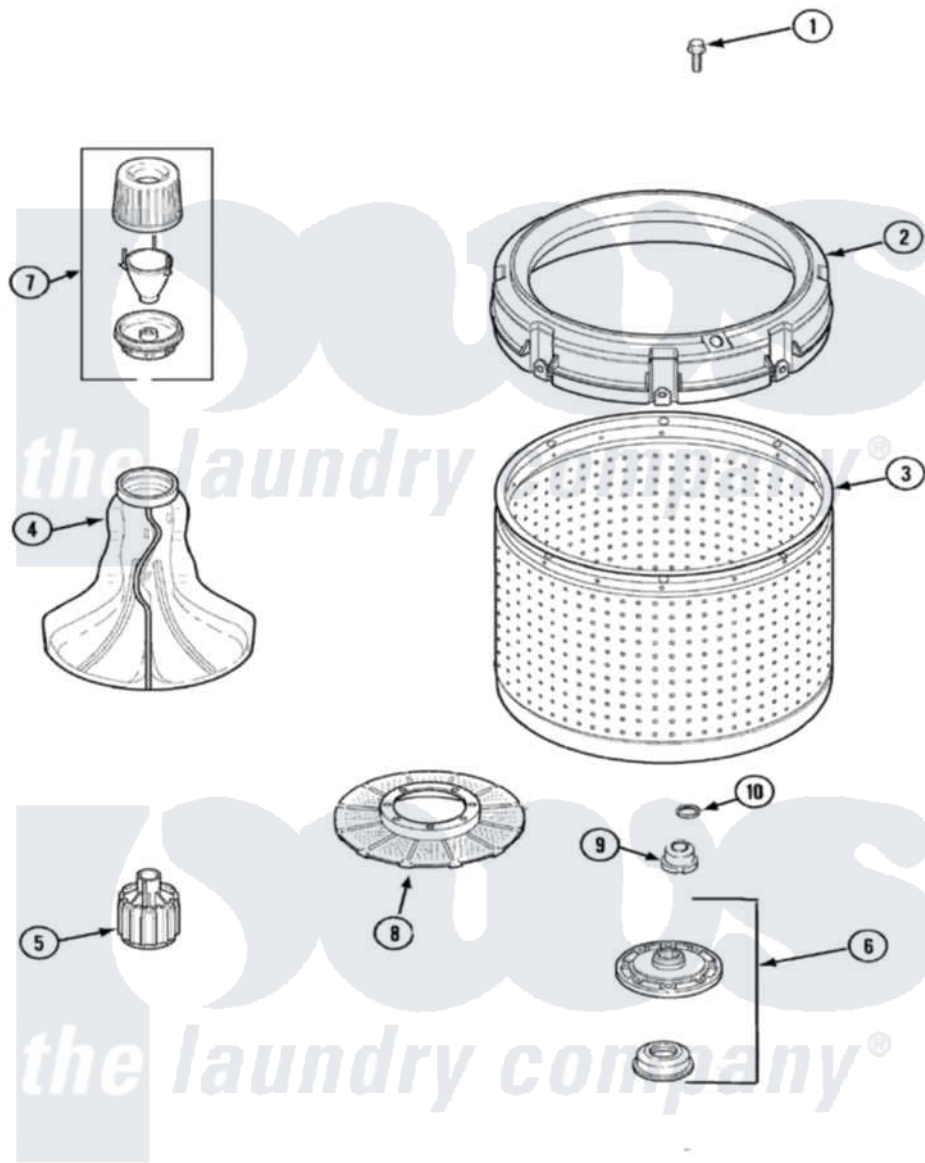

Amana ALW540RMW 04 - INNER TUB (SERIES 15)

Amana Residential Amana ALW540RMW Washer Parts Parts Diagram 04 - INNER TUB (SERIES 15)
 Click on the part number to view part

Item	Original Part Number	Replaced By	Status	Part Description
1	40063301	3400527		Screw
2	40002901	27001052		Balance Ring
3	40000801P	719P3		Assembly- Wash
4	40000501W			Agitator, Flex Vane
5	Y2200109	W10116784		Bell-Drive
6	Y2200460	W10116791		Hub And Seal
7	40002101W			Assembly, Fabric Softner
9	21001533	35-5655-1		Seal
10	25-7941			"O" Ring, Agr Drive Shaft