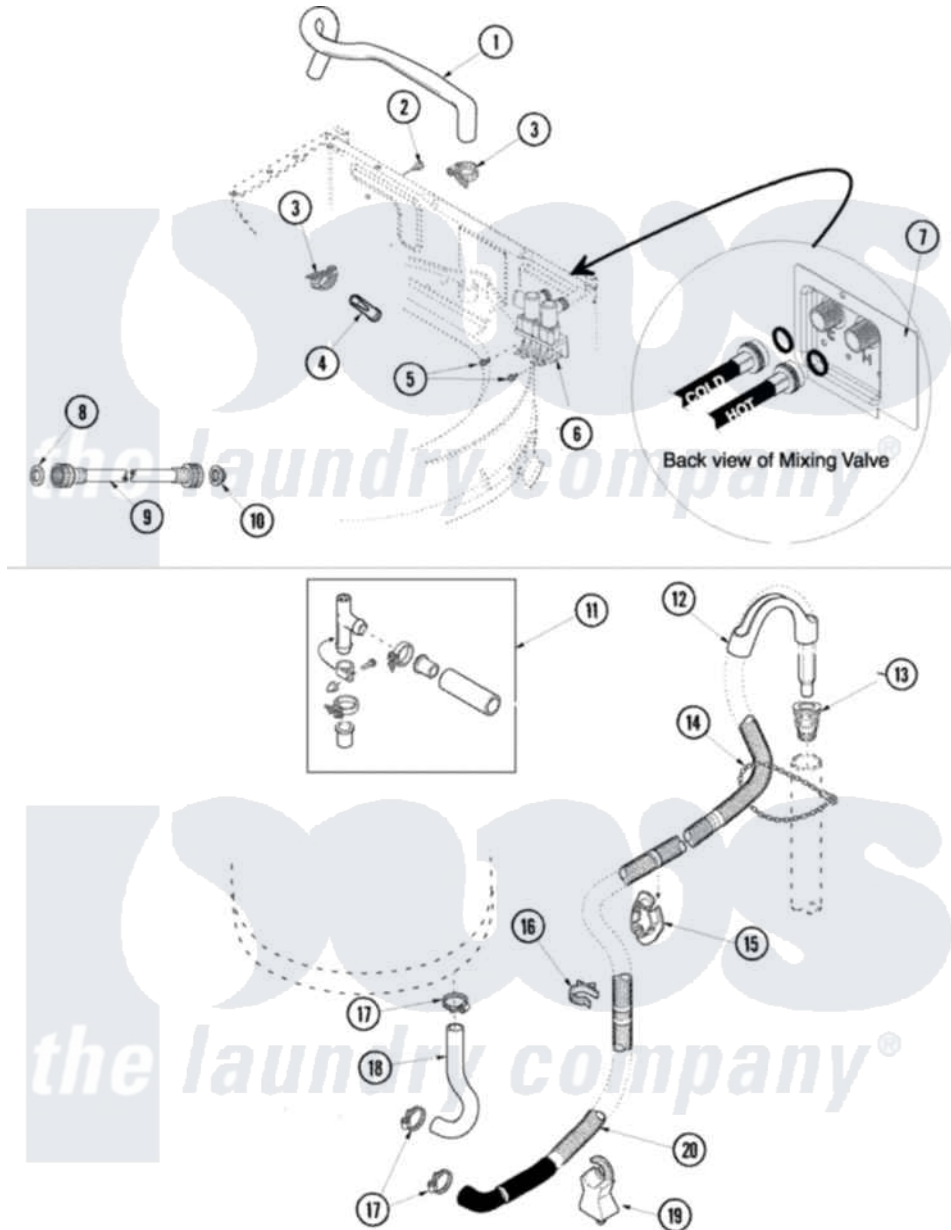

# Amana ALW540RMW 05 - MIXING VALVE AND HOSES

Amana Residential Amana ALW540RMW Washer Parts Parts Diagram 05 - MIXING VALVE AND HOSES  
 Click on the part number to view part

Item	Original Part Number	Replaced By	Status	Part Description
1	40098901	<a href="#">27001184</a>		Hose, Mixing Valve To Tub
2	503661	<a href="#">27001200</a>		Screw
3	36801	<a href="#">596669</a>		Clamp, Manifold
4	34500	<a href="#">22001900</a>		Preventer, Back Flow
5	501086	<a href="#">90767</a>		Screw, 8A X 3/8 HeX Washer Head Tapping
6	40097701	<a href="#">R0131578</a>		Valve-Inlet
7	<a href="#">40098801</a>			Plate, Mixing Value
8	20290	<a href="#">Y013783</a>		Washer, Inlet Hose
9	40058001	<a href="#">76313</a>		Hosefill
"	40058002	<a href="#">76313</a>		Hosefill
10	28605	<a href="#">22002960</a>		Strainer, Washer Inlet
11	562P3	<a href="#">76660</a>		Break-Sphn
12	33615	<a href="#">22003814</a>		Retainer, Drain Hose
13	<a href="#">40008101</a>			Adapter, Standpipe
14	33489	<a href="#">8539404</a>		Tie-Wire
15	<a href="#">40058501</a>			Relief, Strain Drain

16	<a href="#">36014</a>		Clip, Retainer-Hose
17	36802	<a href="#">285655</a>	Clamp, Hose
18	<a href="#">40094201</a>		Hose, Tub To Pump
19	<a href="#">40044901</a>		Stand, Hose
20	<a href="#">40053901</a>		Hose, Drain