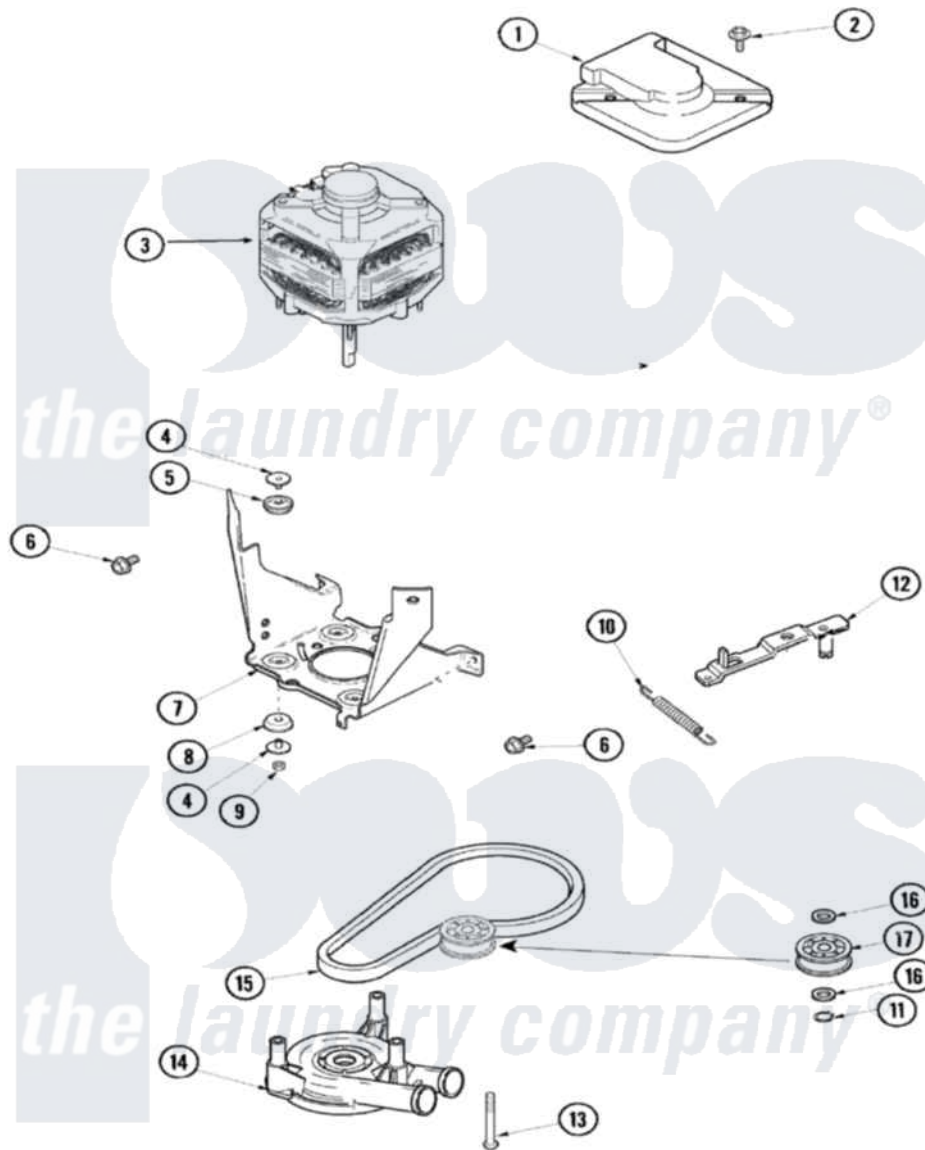

Amana ALW540RMW 06 - MOTOR, PUMP AND IDLER ASSEMBLY

Amana Residential Amana ALW540RMW Washer Parts Parts Diagram 06 - MOTOR, PUMP AND IDLER ASSEMBLY
 Click on the part number to view part

Item	Original Part Number	Replaced By	Status	Part Description
1	40112301			Shield, Motor
2	40046701	4312464		Screw
3	40116402	27001069		Motor Mex
"	40084501			Capacitor
"	40047001	27001107		Clamp, Capacitor
4	40053701			Post, Isolator
5	40053801			Mount, Motor Upper
6	40105601	40128701		Screw, 5/16-18 X .50
7	40015501		Not Available	BRACKET, MOTOR MOUNT
8	40054301			Mount, Motor Lower
9	40095101	Y707702		Locknut
10	37366			Spring, Idler
11	23748			Ring, Retaining
12	27001028			Idler Lever Assembly
13	40063701			Screw, 10-16 x 1.75
14	40040301	27001233		Pump

15	27001006	Belt, Spin And Agitator
16	52549	Washer, 501 ID X3/4 Odx
17	27001225	Nut, Jam Mid Lock 1/4-20
"	40045001	Idler Pulley Assembly
"	40038901	Screw, 1/4-20