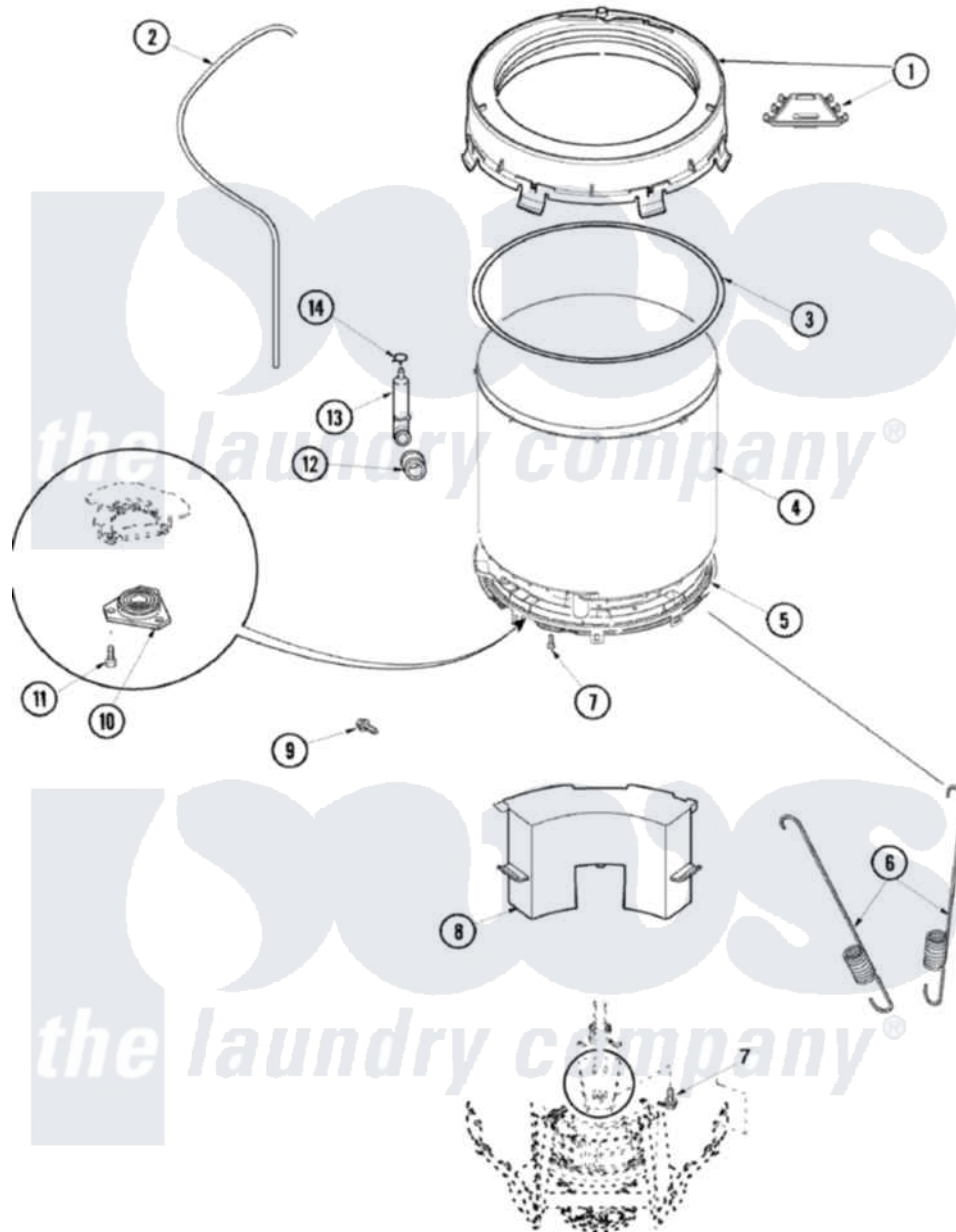

Amana ALW540RMW 07 - OUTER TUB

Amana [Residential Amana ALW540RMW Washer Parts](#) Parts Diagram 07 - OUTER TUB
 Click on the part number to view part

Item	Original Part Number	Replaced By	Status	Part Description
1	40112001P		Not Available	COVER, OUTER TUB
2	40065001	21001748		Hose, Pressure Switch
3	40076601			Gasket, Tub Cover
4	40111001P			Tub, Plastic Outer
5	40001102P			Bottom, Outer Tub
6	40045202			Spring, Tall Tub
7	40064301			Screw, 1/4-15 x 3/4 Hex
8	40015901			Assembly Counter Weight
9	40070401			Screw, 1/4-20 x 7/8 Hex
10	40004201P			Main Bearing Assembly
11	40067901	40128701		Screw, 5/16-18 X .50
12	40037801			Grommet
13	40008501			Assembly, Pressure Bulb
14	40109101	285655		Clamp, Hose