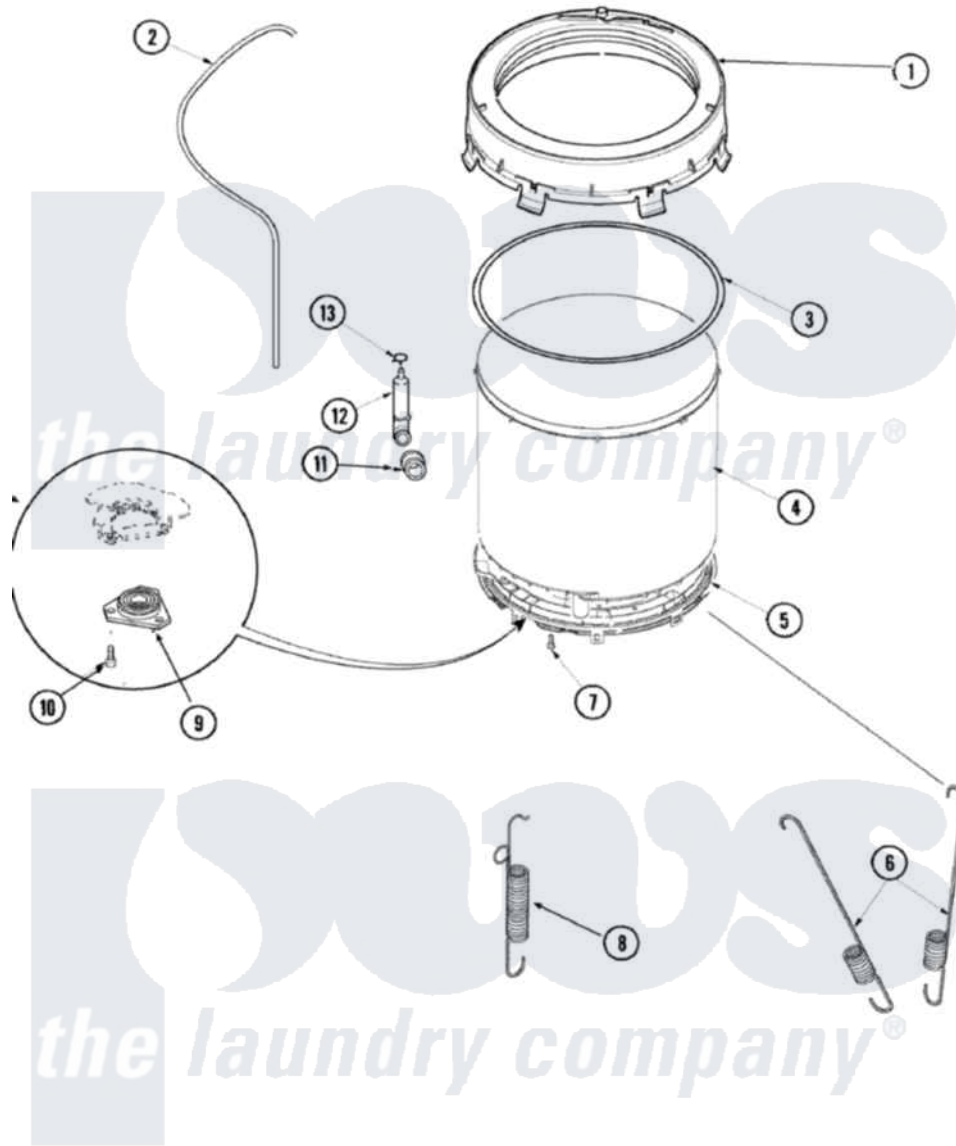

Amana ALW540RMW 08 - OUTER TUB (ALW540RMC/RMW SERIES 12)

Amana Residential Amana ALW540RMW Washer Parts Parts Diagram 08 - OUTER TUB (ALW540RMC/RMW SERIES 12)

[Click on the part number to view part](#)

Item	Original Part Number	Replaced By	Status	Part Description
1	40112001P		Not Available	COVER, OUTER TUB
2	40065001	21001748		Hose, Pressure Switch
3	40076601			Gasket, Tub Cover
4	40111001P			Tub, Plastic Outer
5	40001102P			Bottom, Outer Tub
6	27001026	Y37001124		Spring, Tall Tub
7	40064301			Screw, 1/4-15 x 3/4 Hex
8	27001025			Spring, Counterweight
9	40004201P			Main Bearing Assembly
10	40067901	40128701		Screw, 5/16-18 X .50
11	40037801			Grommet
12	40008501			Assembly, Pressure Bulb
13	40109101	285655		Clamp, Hose