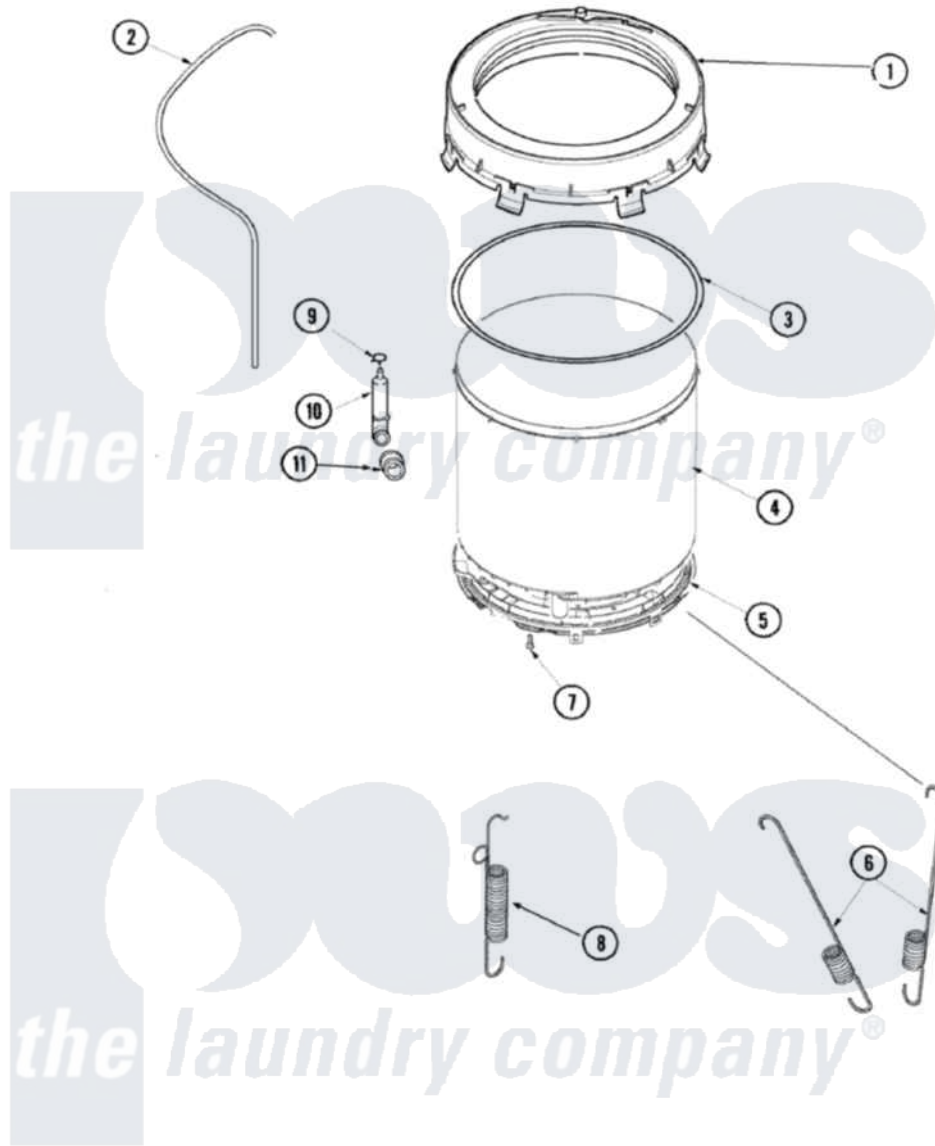

Amana ALW540RMW 09 - OUTER TUB (SERIES 15)

Amana [Residential Amana ALW540RMW Washer Parts](#) Parts Diagram 09 - OUTER TUB (SERIES 15)
 Click on the part number to view part

Item	Original Part Number	Replaced By	Status	Part Description
1	40112001P		Not Available	COVER, OUTER TUB
2	40065001	21001748		Hose, Pressure Switch
3	40076601			Gasket, Tub Cover
4	40111001P			Tub, Plastic Outer
5	27001067			Bottom, Outer Tub
6	27001026	Y37001124		Spring, Tall Tub
7	40064301			Screw, 1/4-15 x 3/4 Hex
8	27001025			Spring, Counterweight
9	40109101	285655		Clamp, Hose
10	40008501			Assembly, Pressure Bulb
11	40037801			Grommet