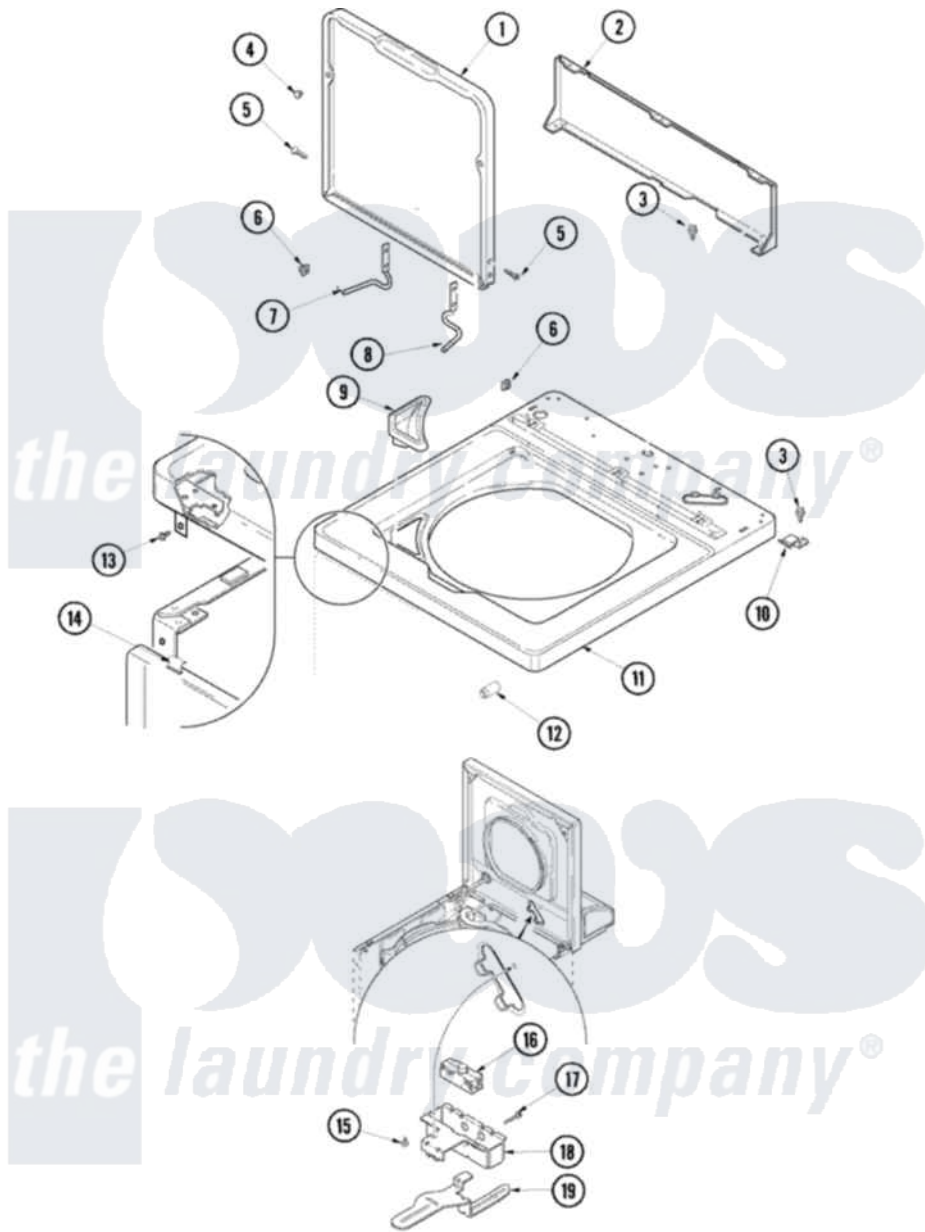

# Amana ALW540RMW 11 - TOP AND DOOR SWITCH

Amana Residential Amana ALW540RMW Washer Parts Parts Diagram 11 - TOP AND DOOR SWITCH  
 Click on the part number to view part

Item	Original Part Number	Replaced By	Status	Part Description
1	40111301WP	<a href="#">27001093</a>		Lid
2	40051401		Not Available	PANEL,HOME HOOD BACK
3	501086	<a href="#">90767</a>		Screw, 8A X 3/8 HeX Washer Head Tapping
4	<a href="#">40038001</a>			Bumper
5	40039201	<a href="#">W10119828</a>		Screw, Lid Hinge Mounting
6	<a href="#">40008201</a>			Bushing, Hinge
7	<a href="#">40094002</a>			Hinge, Lid Left Stop
8	<a href="#">40094101</a>			Hinge, Lid Right Pass
9	<a href="#">40093901</a>			Dispenser, Bleach
10	<a href="#">40063901</a>			Clip, Hold Down
11	40000202WP	<a href="#">27001182</a>		Top
12	<a href="#">40102101</a>			Cap, Hinge
13	503661	<a href="#">27001200</a>		Screw
14	56080	<a href="#">22001650</a>		Fastener, Spring
15	501086	<a href="#">90767</a>		Screw, 8A X 3/8 HeX Washer Head Tapping

16	40035001	<a href="#">27001095</a>	Switch, Lid
17	<a href="#">40040701</a>		Screw, Tapping No.6b-20
18	<a href="#">40009801</a>		Holder, Lid Switch
19	<a href="#">40009701</a>		Arm, Lid Switch