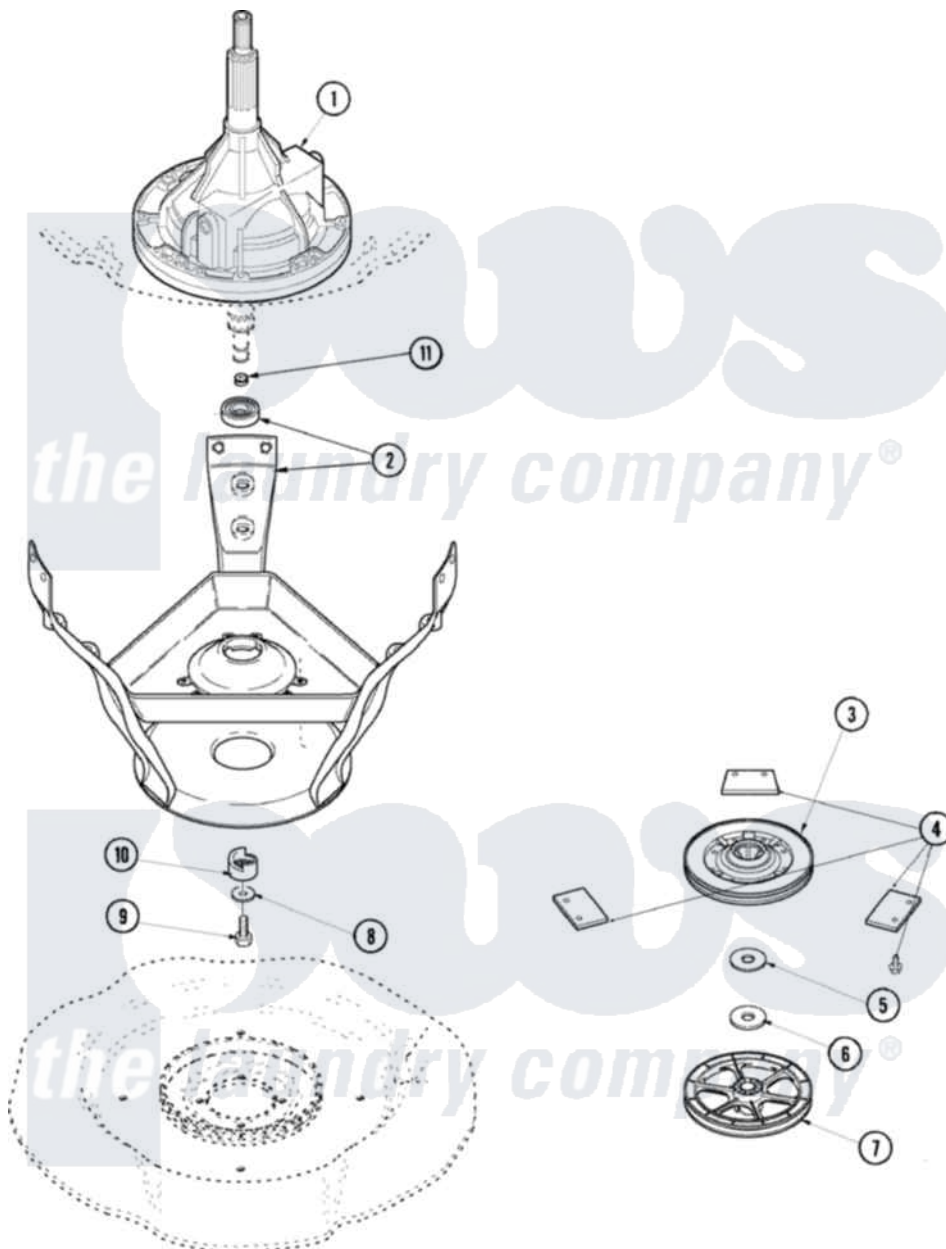

Amana ALW540RMW 12 - TRANSMISSION & BRAKE

Amana Residential Amana ALW540RMW Washer Parts Parts Diagram 12 - TRANSMISSION & BRAKE
 Click on the part number to view part

Item	Original Part Number	Replaced By	Status	Part Description
1	27001038	W10219150		Transmission
"	40032701	12002177		Transmison
2	40015302P	12002013		Base
3	R9900474			Brake Assembly
4	R0000014			Kit, Brake Pad
"	26594P			Grease, Silicone - 2 Oz Tube
5	40065701			Washer, 2 Odx.63 ID
6	40063201			Washer, Flat
7	40047202			Pulley, Spin
8	40041501			Washer
9	40063401			Screw, 1/4-20 x 5/8 Hex
10	40047402			Helix, Plastic
11	35-2010	207843		Lip Seal Repair Kit