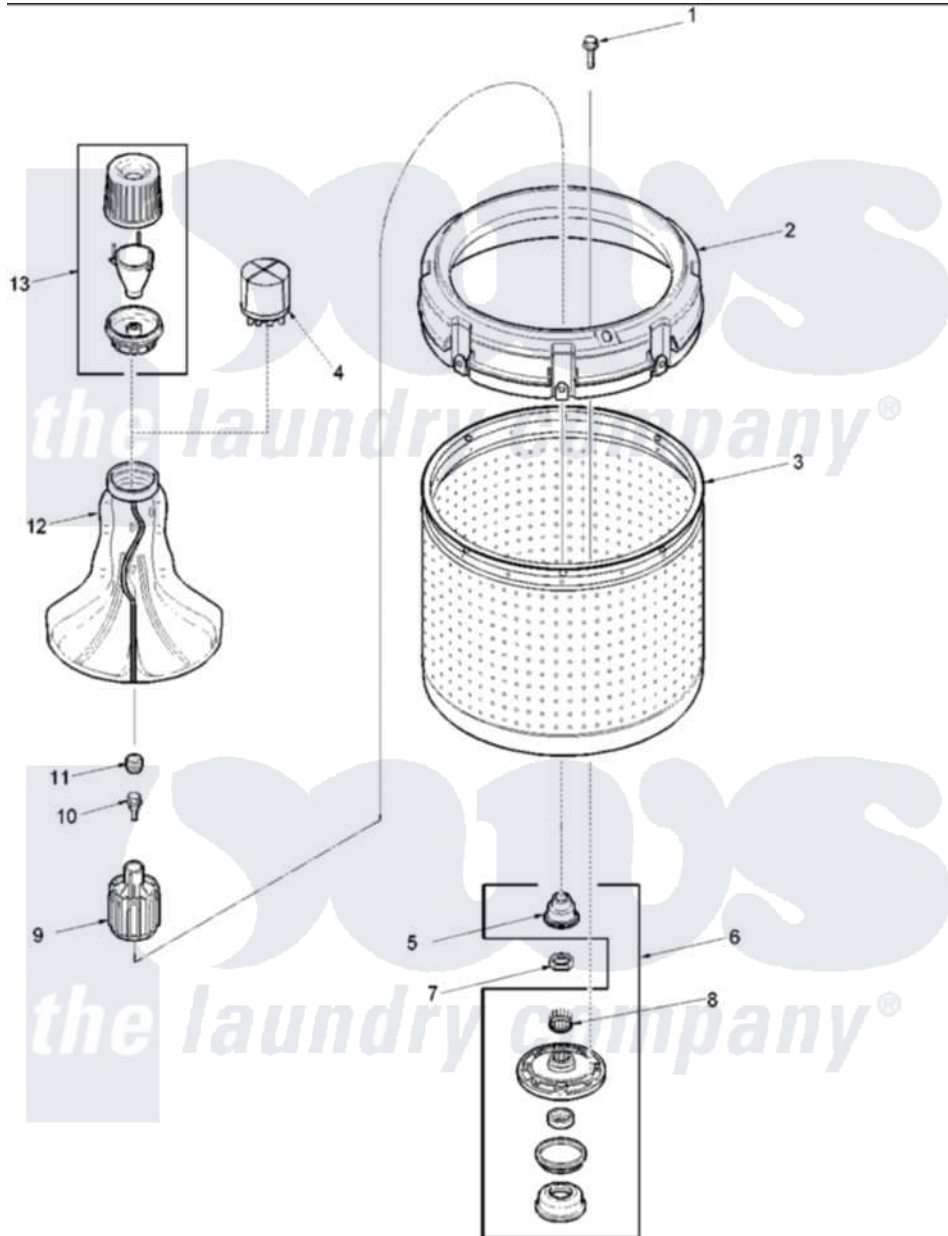

**Amana ALW540RMW (BOM: PALW540RMW0) 01 - AGITATOR, DRIVE BELL, WASHTUB AND HUB**

Amana Residential Amana ALW540RMW (BOM: PALW540RMW0) Washer Parts Parts Diagram 01 - AGITATOR, DRIVE BELL, WASHTUB AND HUB  
 Click on the part number to view part

Item	Original Part Number	Replaced By	Status	Part Description
1	40063301	<a href="#">3400527</a>		Screw
2	40002901	<a href="#">27001052</a>		Balance Ring
3	40000801	<a href="#">719P3</a>		Assembly- Wash
5	<a href="#">40016101</a>			Seal, Bell Drive
6	<a href="#">R9900457</a>			Kit, Hub And Seal
7	<a href="#">40016301</a>			Nut, Lock
8	<a href="#">40008301</a>			Insert, Spline
9	<a href="#">R9900189</a>			Kit, Drive Bell And Seal
10	<a href="#">40065102</a>			Screw, Shoulder 1/4
11	<a href="#">40008401</a>			Plug, Bell
12	<a href="#">40000501W</a>			Agitator, Flex Vane
13	<a href="#">40002101W</a>			Assembly, Fabric Softner