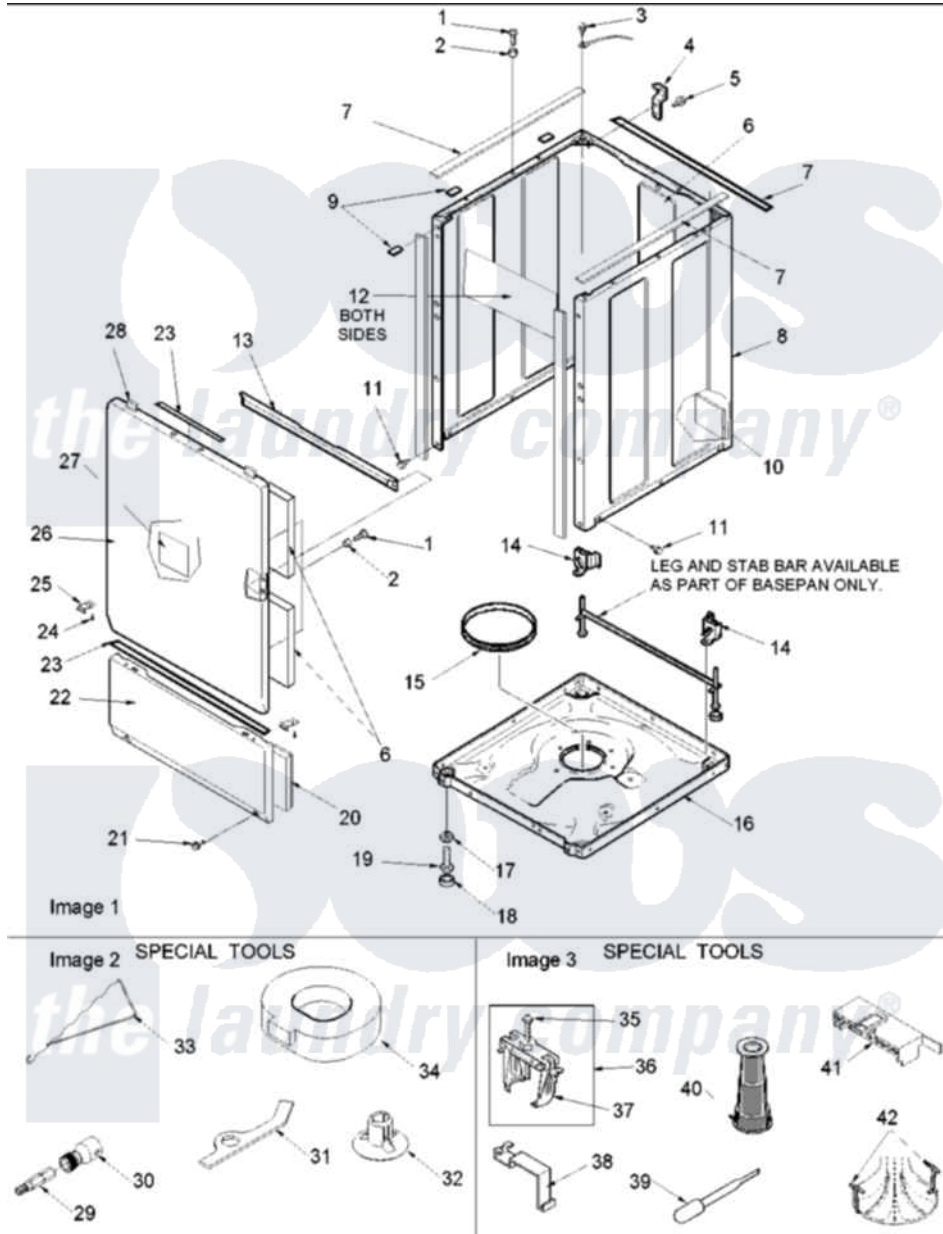

# Amana ALW540RMW (BOM: PALW540RMW0) 02 - BASE, CABINET, FRONT AND SPECIAL TOOLS

Amana Residential Amana ALW540RMW (BOM: PALW540RMW0) Washer Parts Parts Diagram 02 - BASE, CABINET, FRONT AND SPECIAL TOOLS  
 Click on the part number to view part

Item	Original Part Number	Replaced By	Status	Part Description
1	32671	<a href="#">Y014874</a>		Screw, Idler Arm And Sleeve
2	<a href="#">505187</a>			Locator, Panel
4	<a href="#">500003</a>			Hinge, Top
5	40064801	<a href="#">3390631</a>		Screw, 10-16 X 3/8
8	40076401W	<a href="#">37001284</a>		Cabinet As Pack
9	<a href="#">Y56128</a>			Pad, Bumper
13	56486		Not Available	BRACE, TOP
14	<a href="#">40031501</a>			Bracket, Self Leveling
15	<a href="#">40037401</a>			Ring, Friction
16	40031201	<a href="#">27001226</a>		Base Lev
17	<a href="#">40038101</a>			Nut, Leg
18	<a href="#">40016001</a>			Foot, Rubber
19	40039001	<a href="#">22003428</a>		Leg, Adjustable
21	<a href="#">40034101</a>			Screw, No.12bx1/2
22	40045301W	<a href="#">40045301WP</a>		Panel, Access

25	<a href="#">40034202</a>		Clip, Spring
26	40035401W	<a href="#">40035401WP</a>	Panel, Front
27	40068901	<a href="#">22001817</a>	Sheet, Sound Damper
28	56080	<a href="#">22001650</a>	Fastener, Spring
29	<a href="#">282P4</a>		T25 Tamper Resistant Bit
30	<a href="#">24161</a>		Torx Bit Holder
31	<a href="#">306P4</a>		Hex Wrench
32	40047301	<a href="#">27001185</a>	Brace- Shp
33	289P4	<a href="#">321P4</a>	Hook, Spring
34	40068201	<a href="#">27001185</a>	Brace- Shp
35	<a href="#">294P4B</a>		Drive Bell Bolt
36	<a href="#">294P4</a>		Bell Tool
37	294P5A	Not Available	DRIVE BELL ARMS
38	<a href="#">273P4</a>		Tub Cover Gasket Tool
39	<a href="#">283P4</a>		Terminal Extractor Tool
40	<a href="#">293P4</a>		Seal Tool
41	<a href="#">34677</a>		10 Circuit Plug
42	<a href="#">254P4P</a>		Agitator Hooks
NI	<a href="#">40117501</a>		Assembly, Wire Harness Base