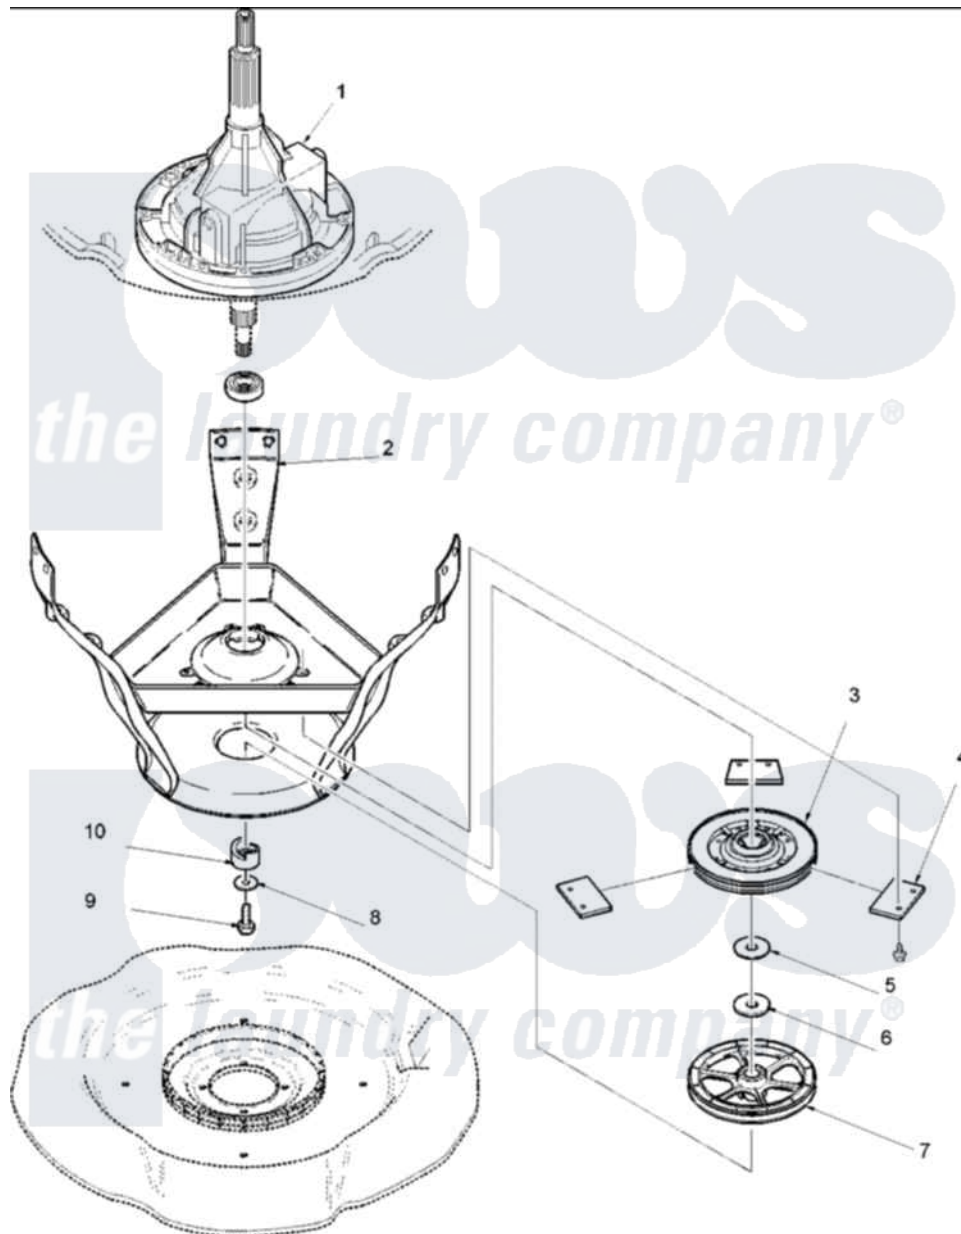

Amana ALW540RMW (BOM: PALW540RMW0) 03 - BEARINGS, BRAKE, AND TRANSMISSION

Amana Residential Amana ALW540RMW (BOM: PALW540RMW0) Washer Parts Parts Diagram 03 - BEARINGS, BRAKE, AND TRANSMISSION
 Click on the part number to view part

Item	Original Part Number	Replaced By	Status	Part Description
1	40065301	12002178		Transmison
2	40070002	12002013		Base
3	40003103	R9900474		Brake Assembly
4	R0000014			Kit, Brake Pad
5	40065701			Washer, 2 Odx.63 ID
6	40063201			Washer, Flat
7	40047202			Pulley, Spin
8	40041501			Washer
9	40063401			Screw, 1/4-20 x 5/8 Hex
10	40047402			Helix, Plastic
NI	26594P			Grease, Silicone - 2 Oz Tube