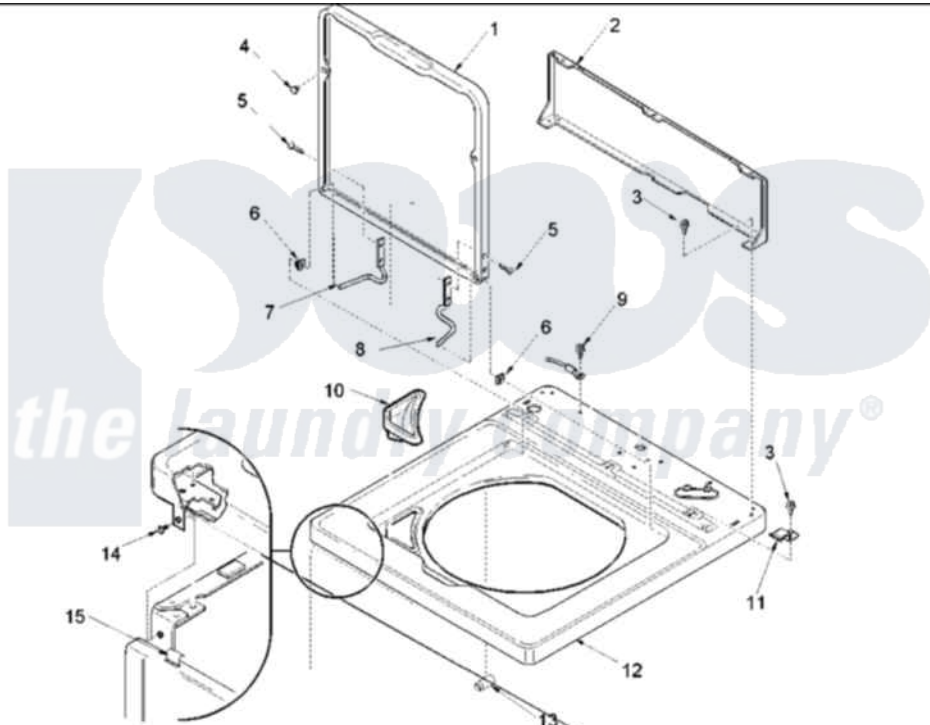

Amana ALW540RMW (BOM: PALW540RMW0) 04 - CABINET TOP, DOOR, AND DOOR SWITCH

Image 1

Image 2

Amana Residential Amana ALW540RMW (BOM: PALW540RMW0) Washer Parts Parts Diagram 04 - CABINET TOP, DOOR, AND DOOR SWITCH

[Click on the part number to view part](#)

Item	Original Part Number	Replaced By	Status	Part Description
1	40111301W	27001093		Lid
2	40051401		Not Available	PANEL,HOME HOOD BACK
4	40038001			Bumper
5	40039201	W10119828		Screw, Lid Hinge Mounting
6	40008201			Bushing, Hinge
7	40094002			Hinge, Lid Left Stop
8	40094101			Hinge, Lid Right Pass
10	40093901			Dispenser, Bleach
11	40063901			Clip, Hold Down
12	40000202W	27001182		Top
13	40102101			Cap, Hinge
15	56080	22001650		Fastener, Spring
17	40076401W	37001284		Cabinet As Pack
18	40035001	27001095		Switch, Lid
19	40040701			Screw, Tapping No.6b-20