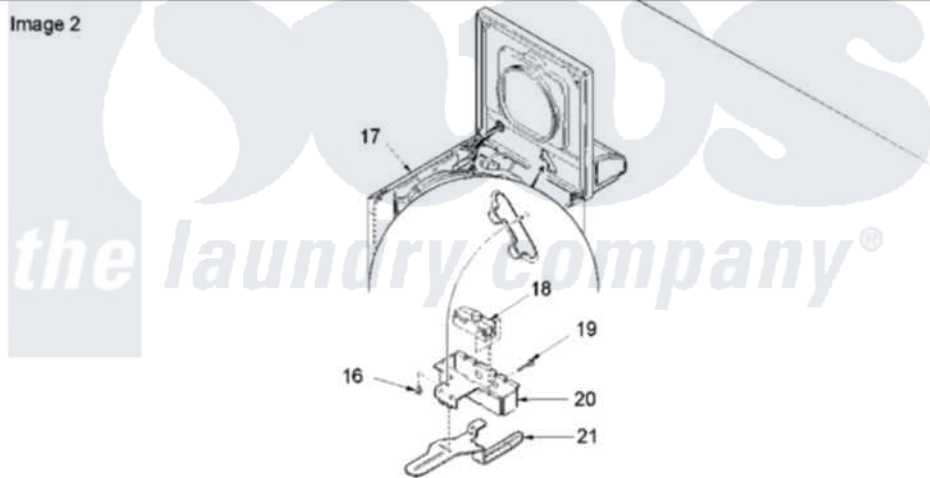

Amana ALW540RMW (BOM: PALW540RMW0) 04 - CABINET TOP, DOOR, AND DOOR SWITCH

Image 1

Image 2

Amana Residential Amana ALW540RMW (BOM: PALW540RMW0) Washer Parts Parts Diagram 04 - CABINET TOP, DOOR, AND DOOR SWITCH

[Click on the part number to view part](#)

Item	Original Part Number	Replaced By	Status	Part Description
1	40111301W	27001093		Lid
2	40051401		Not Available	PANEL,HOME HOOD BACK
4	40038001			Bumper
5	40039201	W10119828		Screw, Lid Hinge Mounting
6	40008201			Bushing, Hinge
7	40094002			Hinge, Lid Left Stop
8	40094101			Hinge, Lid Right Pass
10	40093901			Dispenser, Bleach
11	40063901			Clip, Hold Down
12	40000202W	27001182		Top
13	40102101			Cap, Hinge
15	56080	22001650		Fastener, Spring
17	40076401W	37001284		Cabinet As Pack
18	40035001	27001095		Switch, Lid
19	40040701			Screw, Tapping No.6b-20