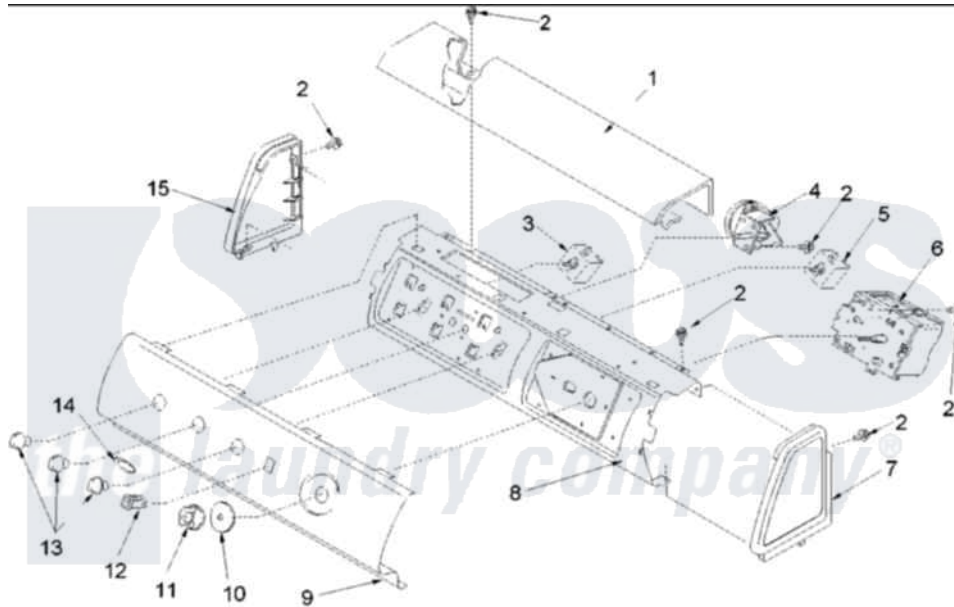

# Amana ALW540RMW (BOM: PALW540RMW0) 05 - CONTROL PANELS

Amana Residential Amana ALW540RMW (BOM: PALW540RMW0) Washer Parts Parts Diagram 05 - CONTROL PANELS

Click on the part number to view part

Item	Original Part Number	Replaced By	Status	Part Description
1	<a href="#">503674W</a>			Cover, Top
3	<a href="#">40077101</a>			Switch, Temperature Select
4	<a href="#">40055101</a>			Switch, Pressure
6	40058901	<a href="#">R0131012</a>		Timer
7	40012701W		Not Available	ENDCAP (RT-WHT)
8	<a href="#">40039601</a>			Support, Control Panel
9	40093101W		Not Available	PANEL, GRAPHIC(WHITE)
10	40013701W	<a href="#">27001134</a>		Dial- Time
11	40014001W	<a href="#">27001133</a>		Knob- Time
12	<a href="#">38424W</a>			Switch, Rocker
14	<a href="#">40083301</a>			Medallion
15	<a href="#">40012702W</a>			Endcap
NI	<a href="#">27001181</a>			Harness, Wiring