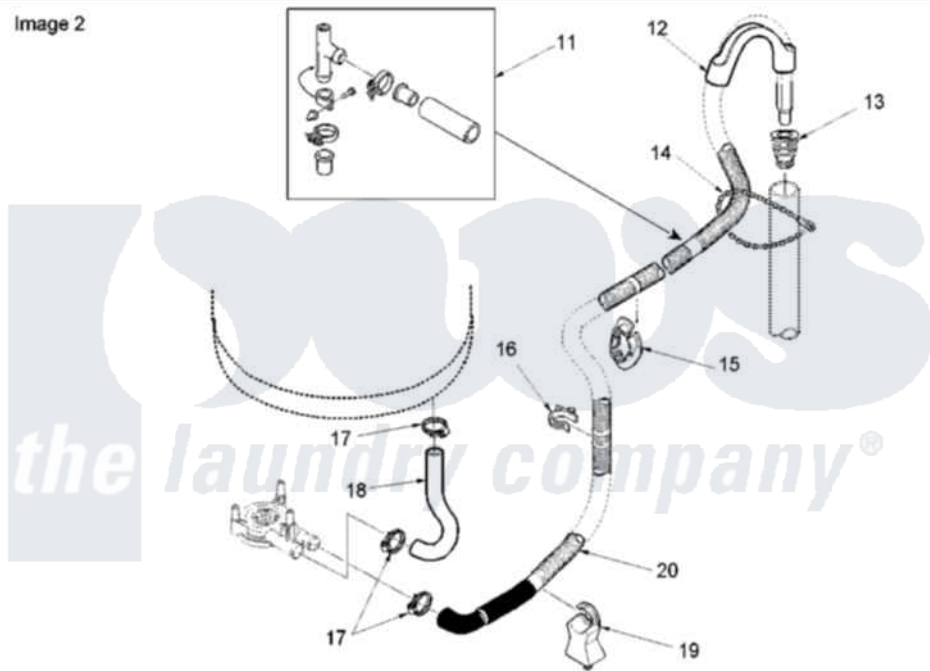

Amana ALW540RMW (BOM: PALW540RMW0) 07 - MIXING VALVE AND HOSES

Image 1

Image 2

Amana Residential Amana ALW540RMW (BOM: PALW540RMW0) Washer Parts Parts Diagram 07 - MIXING VALVE AND HOSES

Click on the part number to view part

Item	Original Part Number	Replaced By	Status	Part Description
1	40098901	27001184		Hose, Mixing Valve To Tub
3	36801	596669		Clamp, Manifold
4	34500	22001900		Preventer, Back Flow
6	40097701	R0131578		Valve-Inlet
7	40098801			Plate, Mixing Value
8	20290	Y013783		Washer, Inlet Hose
9	40058002	76313		Hosefill
"	40058001	76313		Hosefill
10	28605	22002960		Strainer, Washer Inlet
11	562P3	76660		Break-Sphn
12	33615	22003814		Retainer, Drain Hose
13	40008101			Adapter, Standpipe
14	33489	8539404		Tie-Wire
15	40058501			Relief, Strain Drain
16	36014			Clip, Retainer-Hose

18 [40094201](#)

Hose, Tub To Pump

19 [40044901](#)

Stand, Hose

20 [40053901](#)

Hose, Drain