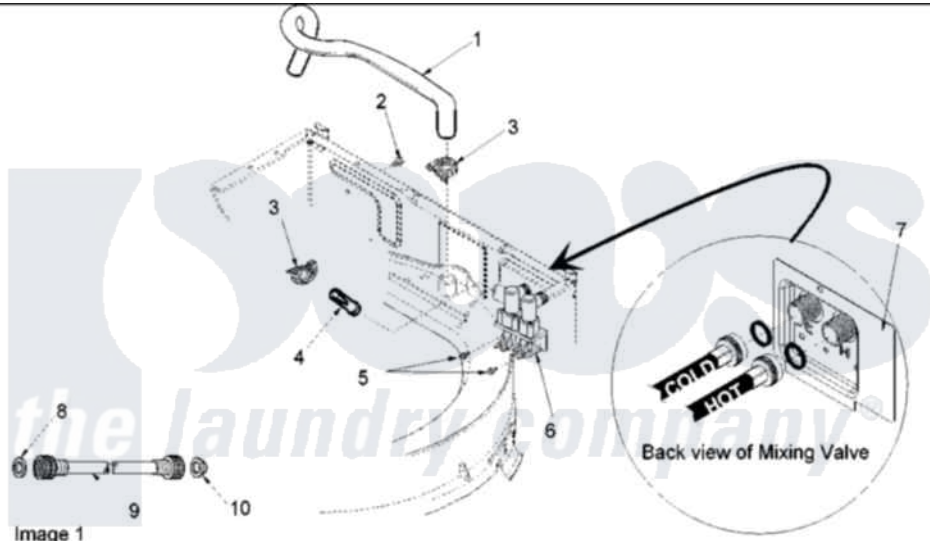

Amana ALW540RMW (BOM: PALW540RMW0) 07 - MIXING VALVE AND HOSES

Image 1

Image 2

Amana Residential Amana ALW540RMW (BOM: PALW540RMW0) Washer Parts Parts Diagram 07 - MIXING VALVE AND HOSES

Click on the part number to view part

Item	Original Part Number	Replaced By	Status	Part Description
1	40098901	27001184		Hose, Mixing Valve To Tub
3	36801	596669		Clamp, Manifold
4	34500	22001900		Preventer, Back Flow
6	40097701	R0131578		Valve-Inlet
7	40098801			Plate, Mixing Value
8	20290	Y013783		Washer, Inlet Hose
9	40058002	76313		Hosefill
"	40058001	76313		Hosefill
10	28605	22002960		Strainer, Washer Inlet
11	562P3	76660		Break-Sphn
12	33615	22003814		Retainer, Drain Hose
13	40008101			Adapter, Standpipe
14	33489	8539404		Tie-Wire
15	40058501			Relief, Strain Drain
16	36014			Clip, Retainer-Hose

18 [40094201](#)

Hose, Tub To Pump

19 [40044901](#)

Stand, Hose

20 [40053901](#)

Hose, Drain