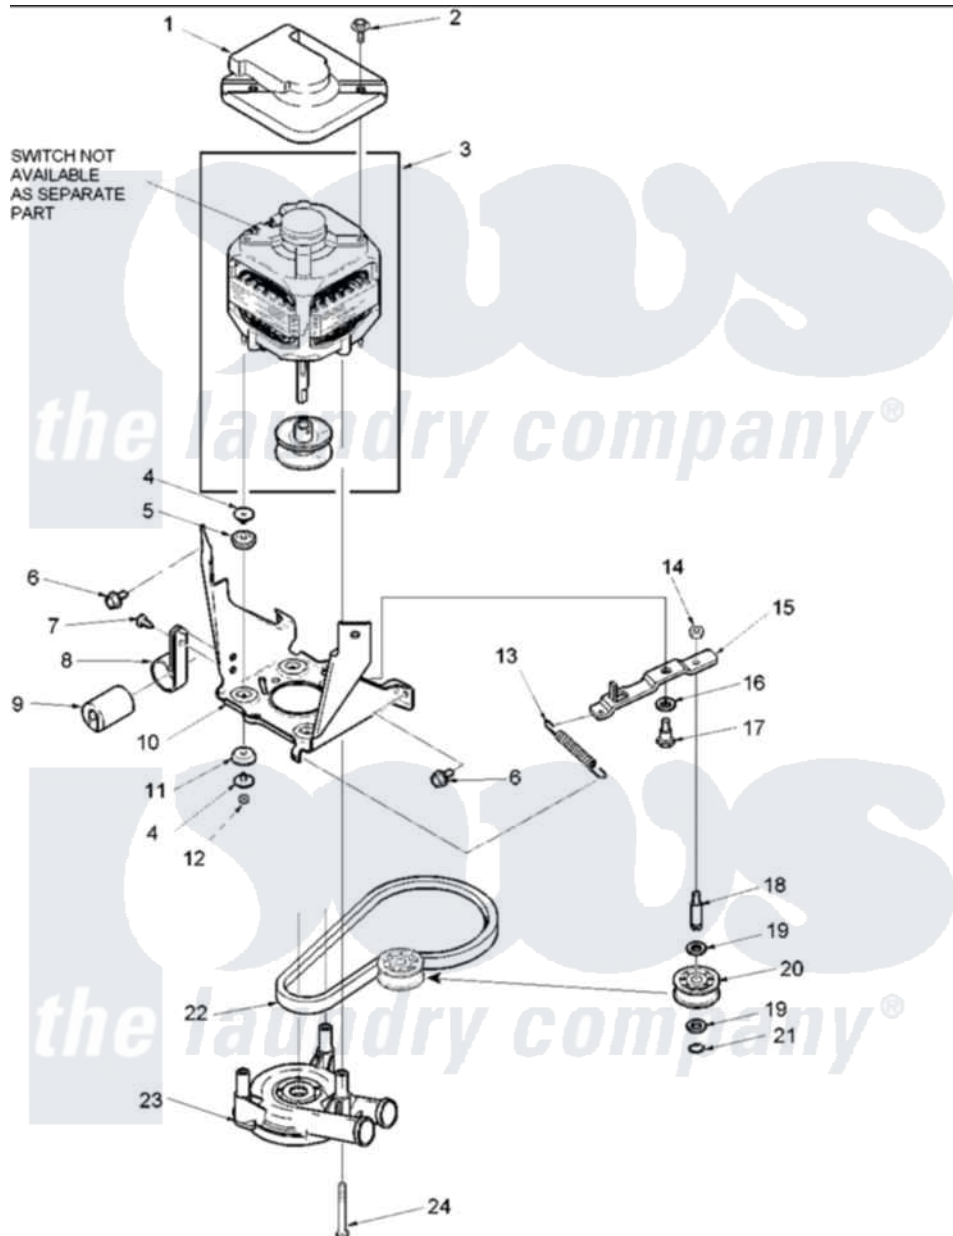

# Amana ALW540RMW (BOM: PALW540RMW0) 08 - MOTOR, BELT, PUMP, AND IDLER ASSY

Amana Residential Amana ALW540RMW (BOM: PALW540RMW0) Washer Parts Diagram 08 - MOTOR, BELT, PUMP, AND IDLER ASSY

[Click on the part number to view part](#)

Item	Original Part Number	Replaced By	Status	Part Description
1	<a href="#">40112301</a>			Shield, Motor
2	40046701	<a href="#">4312464</a>		Screw
3	40116402	<a href="#">27001069</a>		Motor Mex
4	<a href="#">40053701</a>			Post, Isolator
5	<a href="#">40053801</a>			Mount, Motor Upper
6	40105601	<a href="#">40128701</a>		Screw, 5/16-18 X .50
7	<a href="#">503688</a>			Screw, 10B-16 X .34 I
8	40047001	<a href="#">27001107</a>		Clamp, Capacitor
9	<a href="#">40084501</a>			Capacitor
10	40015501		Not Available	BRACKET,MOTOR MOUNT
11	<a href="#">40054301</a>			Mount, Motor Lower
12	40095101	<a href="#">Y707702</a>		Locknut
13	<a href="#">40061401</a>			Spring, Idler Lever
14	<a href="#">40038801</a>			Jamnut, 3/8-16
15	40041001	<a href="#">40041002</a>		Lever, Idler

16	<a href="#">40054701</a>		Washer
17	<a href="#">40038901</a>		Screw, 1/4-20
18	<a href="#">56461</a>		Shaft
19	<a href="#">52549</a>		Washer, 501 ID X3/4 Odx
20	<a href="#">40045001</a>		Idler Pulley Assembly
21	<a href="#">23748</a>		Ring, Retaining
22	40053602	<a href="#">27001007</a>	Belt, Spin
23	40040301	<a href="#">27001233</a>	Pump
24	<a href="#">40063701</a>		Screw, 10-16 x 1.75
NI	40069501	Not Available	MOTOR MOUNT LOWER ASSEMBLY
"	40069401	Not Available	MOTOR MOUNT UPPER ASSEMBLY