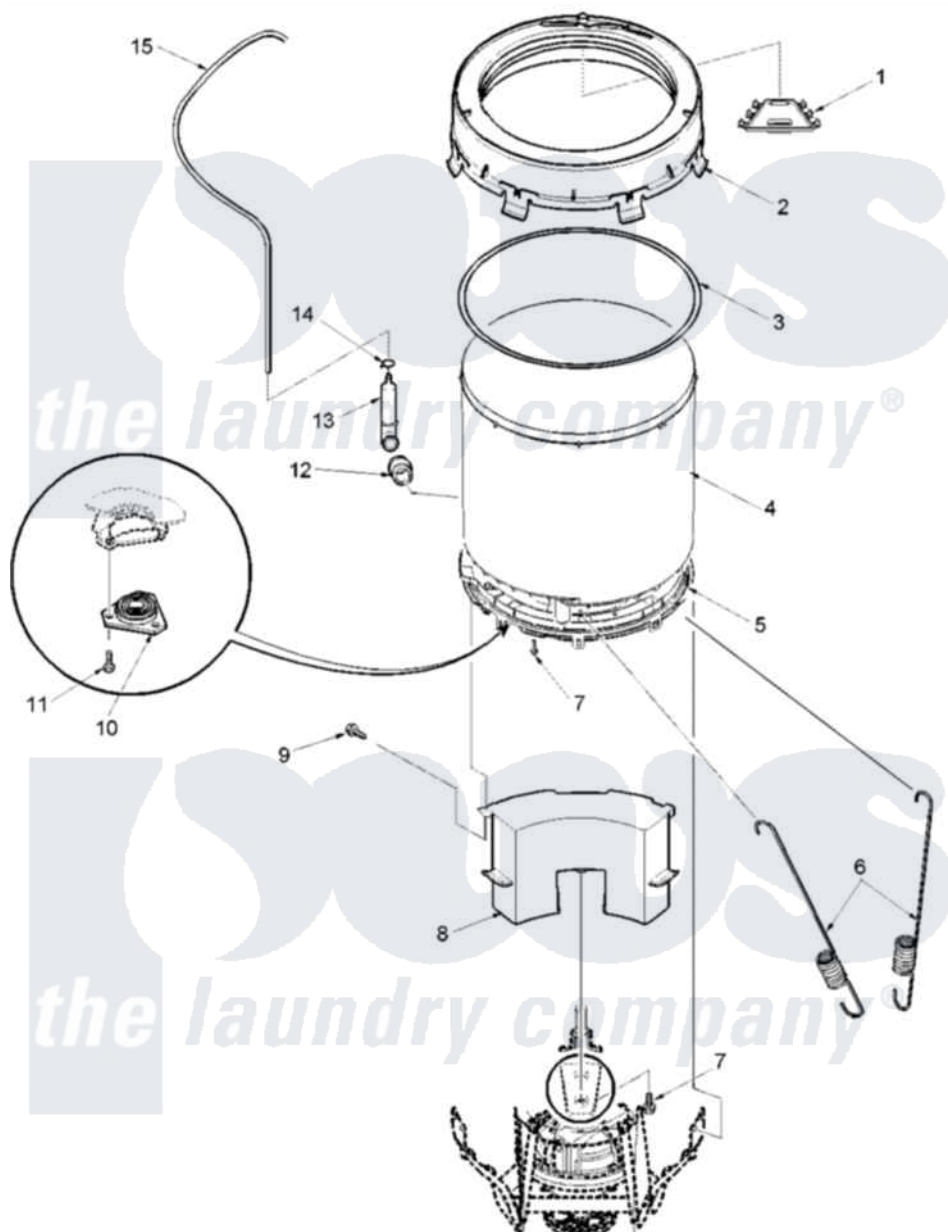

Amana ALW540RMW (BOM: PALW540RMW0) 09 - OUTER TUB AND PRESSURE TUBE

Amana Residential Amana ALW540RMW (BOM: PALW540RMW0) Washer Parts Parts Diagram 09 - OUTER TUB AND PRESSURE TUBE

[Click on the part number to view part](#)

Item	Original Part Number	Replaced By	Status	Part Description
1	40001901		Not Available	CHANNEL, WATER INLET
2	40111101		Not Available	COVER, OUTER TUB
3	40076601			Gasket, Tub Cover
4	40111001	40111001P		Tub, Plastic Outer
5	40001102	40001102P		Bottom, Outer Tub
6	40045202			Spring, Tall Tub
7	40064301			Screw, 1/4-15 x 3/4 Hex
8	40015901			Assembly Counter Weight
9	40070401			Screw, 1/4-20 x 7/8 Hex
10	40004201	40004201P		Main Bearing Assembly
11	40105601	40128701		Screw, 5/16-18 X .50
12	40037801			Grommet
13	40008501			Assembly, Pressure Bulb
14	40054901	596669		Clamp, Manifold
15	40065001	21001748		Hose, Pressure Switch