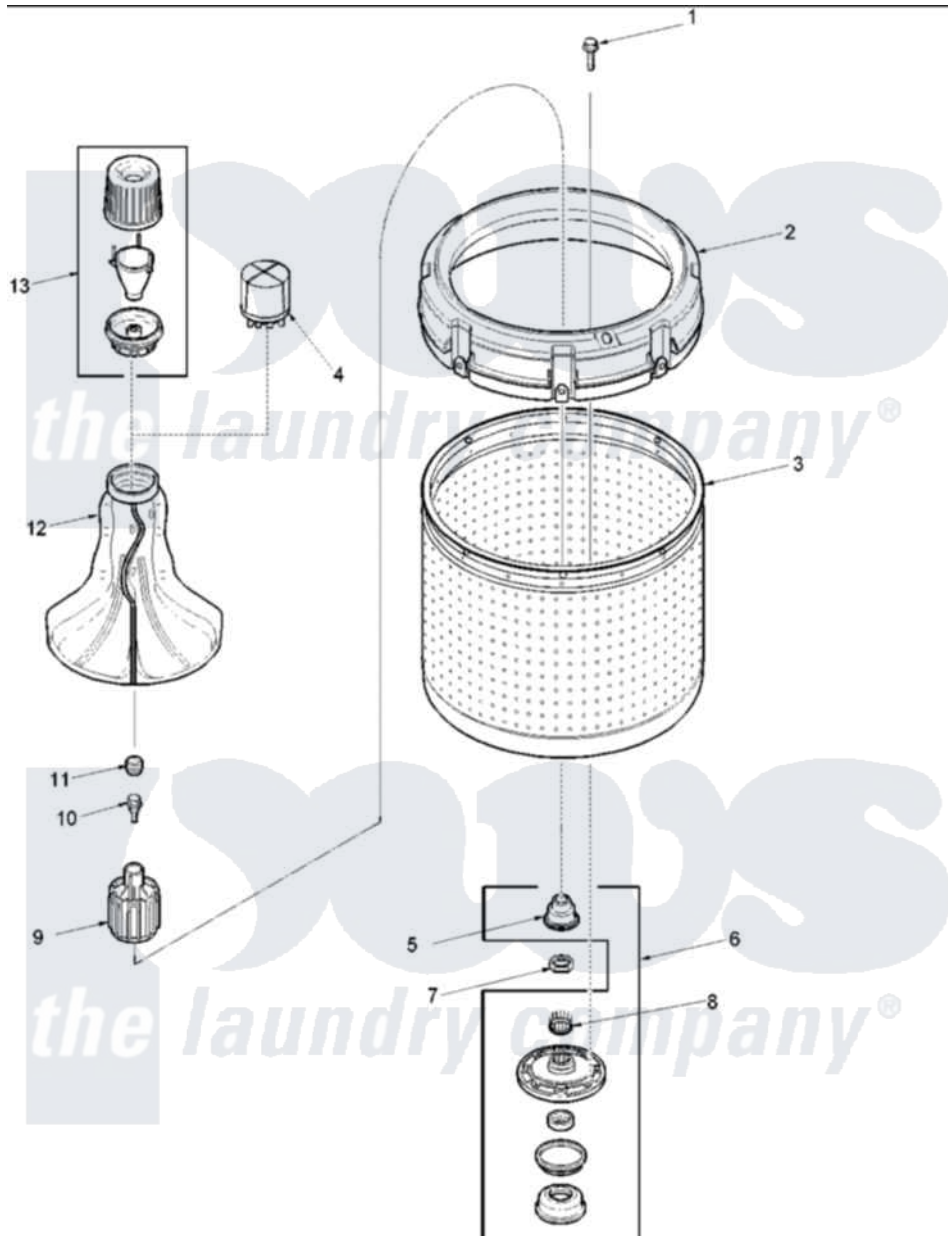

**Amana ALW540RMW (BOM: PALW540RMW1) 01 - AGITATOR, DRIVE BELL, WASHTUB AND HUB**

Amana Residential Amana ALW540RMW (BOM: PALW540RMW1) Washer Parts Parts Diagram 01 - AGITATOR, DRIVE BELL, WASHTUB AND HUB  
 Click on the part number to view part

Item	Original Part Number	Replaced By	Status	Part Description
1	40063301	<a href="#">3400527</a>		Screw
2	40002901	<a href="#">27001052</a>		Balance Ring
3	40000801	<a href="#">719P3</a>		Assembly- Wash
5	<a href="#">40016101</a>			Seal, Bell Drive
6	<a href="#">R9900457</a>			Kit, Hub And Seal
7	<a href="#">40016301</a>			Nut, Lock
8	<a href="#">40008301</a>			Insert, Spline
9	<a href="#">R9900189</a>			Kit, Drive Bell And Seal
10	<a href="#">40065102</a>			Screw, Shoulder 1/4
11	<a href="#">40008401</a>			Plug, Bell
12	<a href="#">40000501W</a>			Agitator, Flex Vane
13	<a href="#">40002101W</a>			Assembly, Fabric Softner