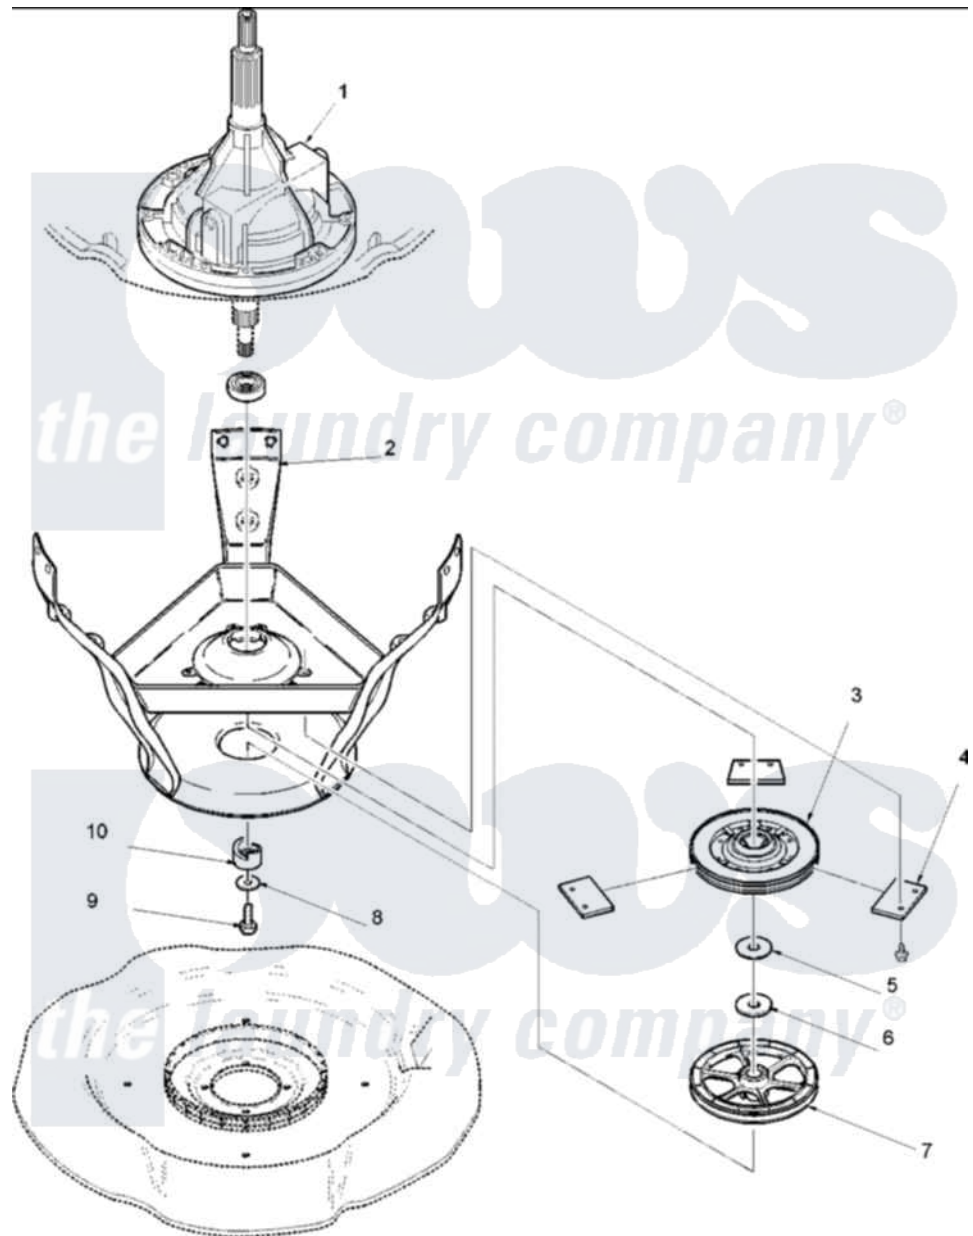

Amana ALW540RMW (BOM: PALW540RMW1) 03 - BEARINGS, BRAKE, AND TRANSMISSION

Amana Residential Amana ALW540RMW (BOM: PALW540RMW1) Washer Parts Parts Diagram 03 - BEARINGS, BRAKE, AND TRANSMISSION
 Click on the part number to view part

Item	Original Part Number	Replaced By	Status	Part Description
1	40032701	12002177		Transmison
2	40070001	12002013		Base
3	40003103	R9900474		Brake Assembly
4	R0000014			Kit, Brake Pad
5	40065701			Washer, 2 Odx.63 ID
6	40063201			Washer, Flat
7	40047102			Pulley, Spin/Agit
8	40041501			Washer
9	40063401			Screw, 1/4-20 x 5/8 Hex
10	40047402			Helix, Plastic
NI	26594P			Grease, Silicone - 2 Oz Tube