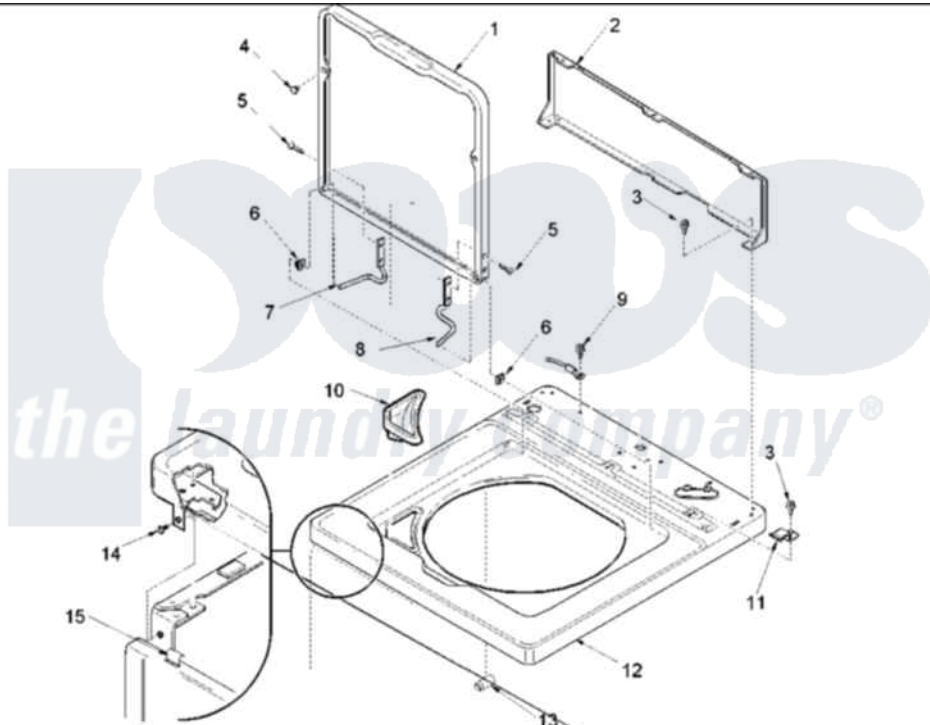

**Amana ALW540RMW (BOM: PALW540RMW1) 04 - CABINET TOP, DOOR, AND DOOR SWITCH**

Image 1

Image 2

Amana Residential Amana ALW540RMW (BOM: PALW540RMW1) Washer Parts Parts Diagram 04 - CABINET TOP, DOOR, AND DOOR SWITCH

[Click on the part number to view part](#)

Item	Original Part Number	Replaced By	Status	Part Description
1	40111301W	<a href="#">27001093</a>		Lid
2	40051401		Not Available	PANEL,HOME HOOD BACK
4	<a href="#">40038001</a>			Bumper
5	40039201	<a href="#">W10119828</a>		Screw, Lid Hinge Mounting
6	<a href="#">40008201</a>			Bushing, Hinge
7	<a href="#">40094002</a>			Hinge, Lid Left Stop
8	<a href="#">40094101</a>			Hinge, Lid Right Pass
10	<a href="#">40093901</a>			Dispenser, Bleach
11	<a href="#">40063901</a>			Clip, Hold Down
12	40000202W	<a href="#">27001182</a>		Top
13	<a href="#">40102101</a>			Cap, Hinge
15	56080	<a href="#">22001650</a>		Fastener, Spring
17	40076402W	<a href="#">37001284</a>		Cabinet As Pack
18	40035001	<a href="#">27001095</a>		Switch, Lid
19	<a href="#">40040701</a>			Screw, Tapping No.6b-20