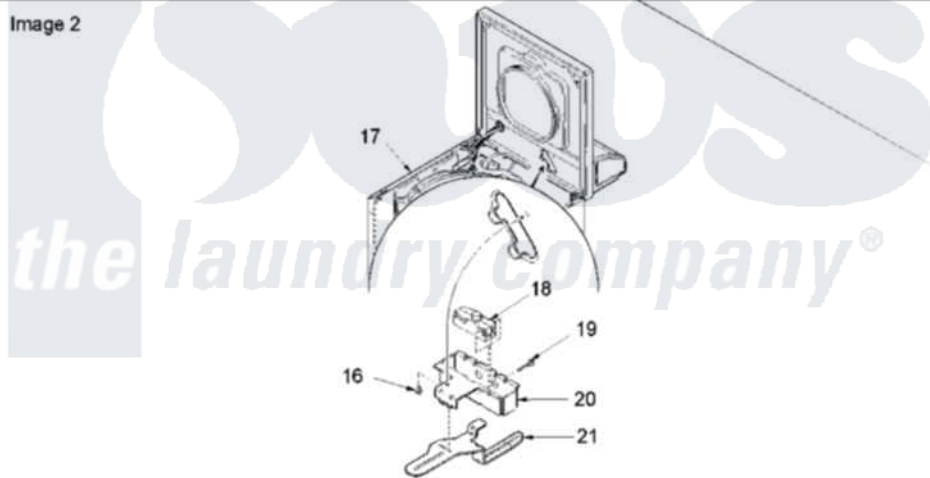

**Amana ALW540RMW (BOM: PALW540RMW1) 04 - CABINET TOP, DOOR, AND DOOR SWITCH**

Image 1

Image 2

Amana Residential Amana ALW540RMW (BOM: PALW540RMW1) Washer Parts Parts Diagram 04 - CABINET TOP, DOOR, AND DOOR SWITCH

[Click on the part number to view part](#)

Item	Original Part Number	Replaced By	Status	Part Description
1	40111301W	<a href="#">27001093</a>		Lid
2	40051401		Not Available	PANEL,HOME HOOD BACK
4	<a href="#">40038001</a>			Bumper
5	40039201	<a href="#">W10119828</a>		Screw, Lid Hinge Mounting
6	<a href="#">40008201</a>			Bushing, Hinge
7	<a href="#">40094002</a>			Hinge, Lid Left Stop
8	<a href="#">40094101</a>			Hinge, Lid Right Pass
10	<a href="#">40093901</a>			Dispenser, Bleach
11	<a href="#">40063901</a>			Clip, Hold Down
12	40000202W	<a href="#">27001182</a>		Top
13	<a href="#">40102101</a>			Cap, Hinge
15	56080	<a href="#">22001650</a>		Fastener, Spring
17	40076402W	<a href="#">37001284</a>		Cabinet As Pack
18	40035001	<a href="#">27001095</a>		Switch, Lid
19	<a href="#">40040701</a>			Screw, Tapping No.6b-20