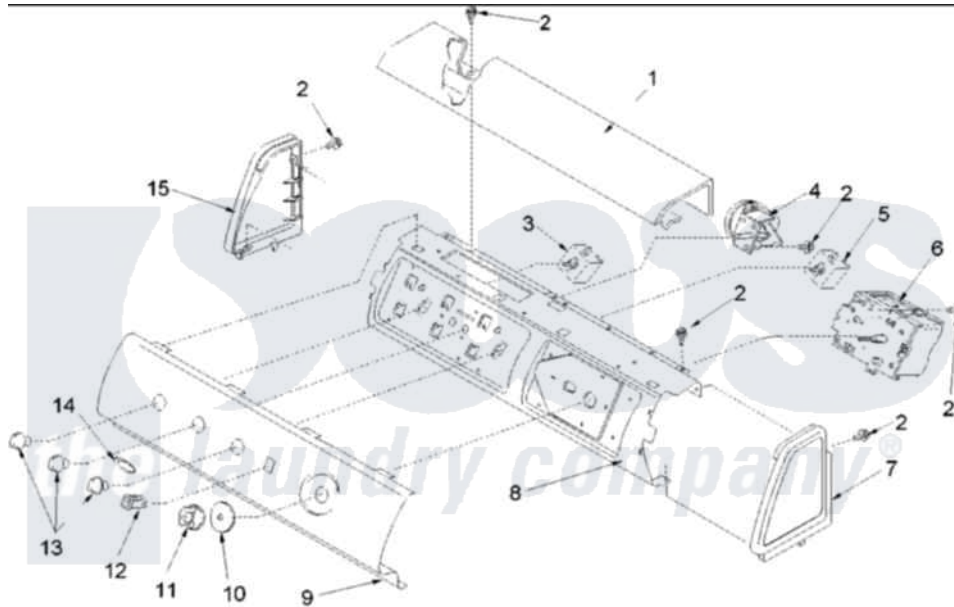

Amana ALW540RMW (BOM: PALW540RMW1) 05 - CONTROL PANELS

Amana Residential Amana ALW540RMW (BOM: PALW540RMW1) Washer Parts Parts Diagram 05 - CONTROL PANELS

Click on the part number to view part

Item	Original Part Number	Replaced By	Status	Part Description
1	503674W			Cover, Top
3	40077101			Switch, Temperature Select
4	40055101			Switch, Pressure
6	40058902	R0131012		Timer
7	40012701W		Not Available	ENDCAP (RT-WHT)
8	40039601			Support, Control Panel
9	40093101W		Not Available	PANEL, GRAPHIC(WHITE)
10	40013701W	27001134		Dial- Time
11	40014001W	27001133		Knob- Time
12	38424W			Switch, Rocker
14	40083301			Medallion
15	40012702W			Endcap
NI	27001181			Harness, Wiring