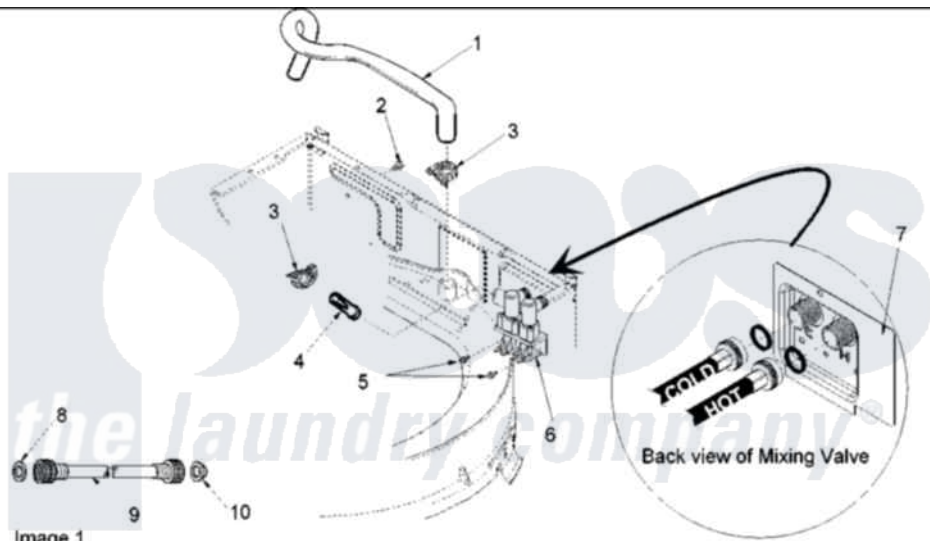

Amana ALW540RMW (BOM: PALW540RMW1) 07 - MIXING VALVE AND HOSES

Image 1

Image 2

Amana Residential Amana ALW540RMW (BOM: PALW540RMW1) Washer Parts Parts Diagram 07 - MIXING VALVE AND HOSES

[Click on the part number to view part](#)

Item	Original Part Number	Replaced By	Status	Part Description
1	40098901	27001184		Hose, Mixing Valve To Tub
3	36801	596669		Clamp, Manifold
4	34500	22001900		Preventer, Back Flow
6	40097701	R0131578		Valve-Inlet
7	40098801			Plate, Mixing Value
8	20290	Y013783		Washer, Inlet Hose
9	40058002	76313		Hosefill
"	40058001	76313		Hosefill
10	28605	22002960		Strainer, Washer Inlet
11	562P3	76660		Break-Sphn
12	33615	22003814		Retainer, Drain Hose
13	40008101			Adapter, Standpipe
14	33489	8539404		Tie-Wire
15	40058501			Relief, Strain Drain
16	36014			Clip, Retainer-Hose

18 [40094201](#)

Hose, Tub To Pump

19 [40044901](#)

Stand, Hose

20 [40053901](#)

Hose, Drain