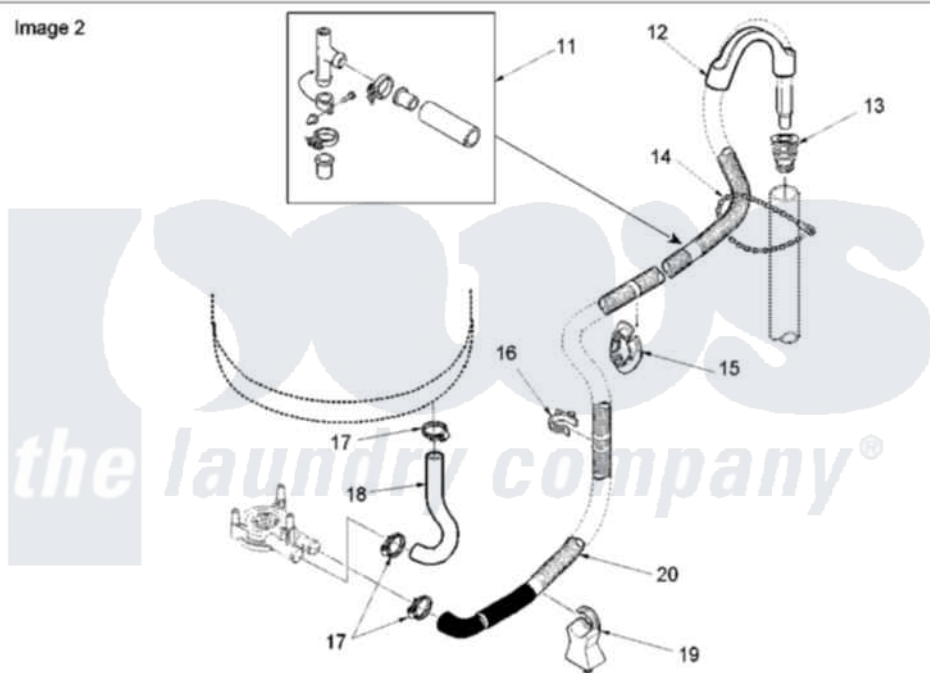

Amana ALW540RMW (BOM: PALW540RMW1) 07 - MIXING VALVE AND HOSES

Image 1

Image 2

Amana Residential Amana ALW540RMW (BOM: PALW540RMW1) Washer Parts Parts Diagram 07 - MIXING VALVE AND HOSES

[Click on the part number to view part](#)

Item	Original Part Number	Replaced By	Status	Part Description
1	40098901	27001184		Hose, Mixing Valve To Tub
3	36801	596669		Clamp, Manifold
4	34500	22001900		Preventer, Back Flow
6	40097701	R0131578		Valve-Inlet
7	40098801			Plate, Mixing Value
8	20290	Y013783		Washer, Inlet Hose
9	40058002	76313		Hosefill
"	40058001	76313		Hosefill
10	28605	22002960		Strainer, Washer Inlet
11	562P3	76660		Break-Sphn
12	33615	22003814		Retainer, Drain Hose
13	40008101			Adapter, Standpipe
14	33489	8539404		Tie-Wire
15	40058501			Relief, Strain Drain
16	36014			Clip, Retainer-Hose

18 [40094201](#)

Hose, Tub To Pump

19 [40044901](#)

Stand, Hose

20 [40053901](#)

Hose, Drain