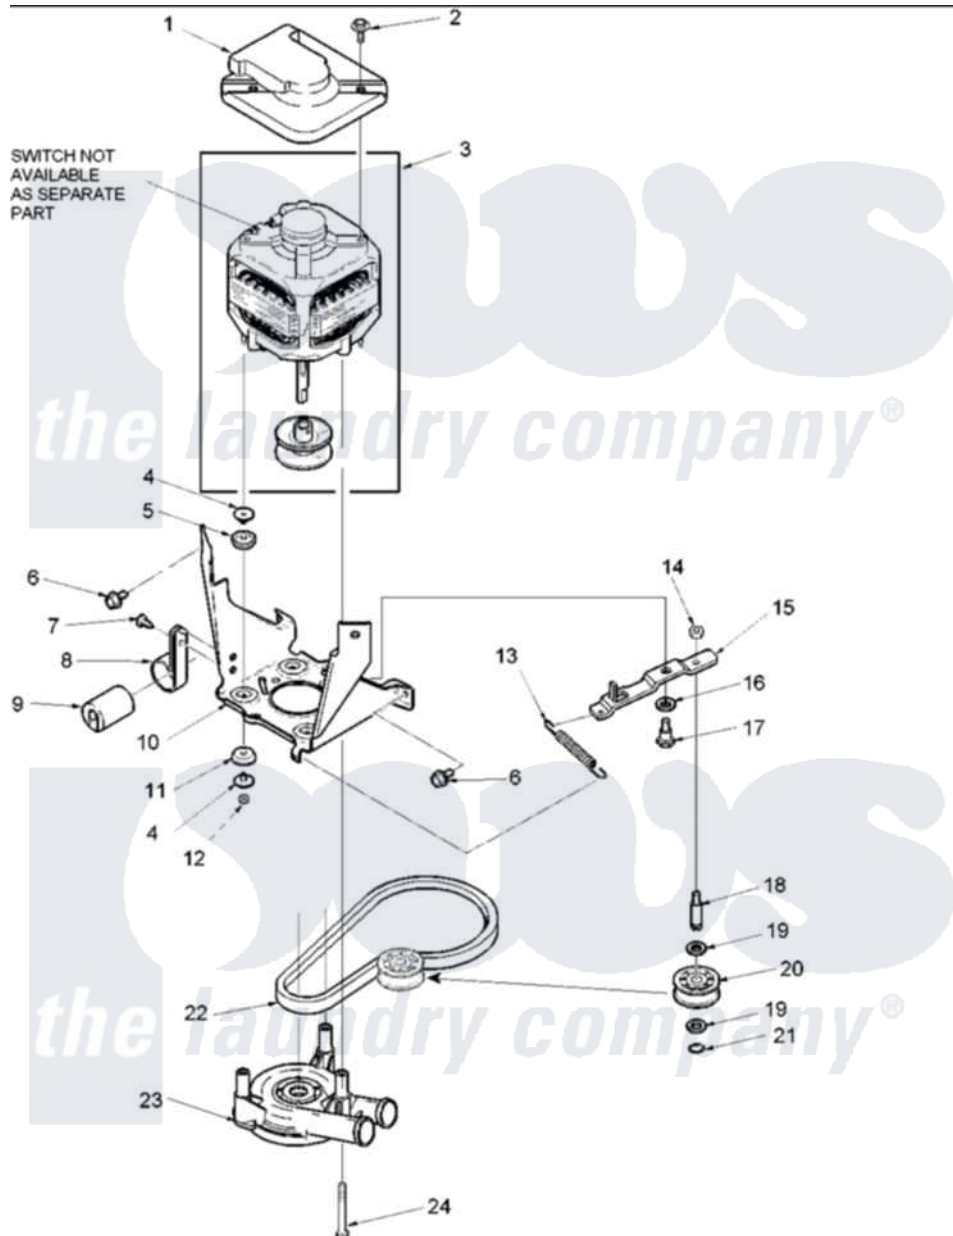

Amana ALW540RMW (BOM: PALW540RMW1) 08 - MOTOR, BELT, PUMP, AND IDLER ASSY

Amana Residential Amana ALW540RMW (BOM: PALW540RMW1) Washer Parts Diagram 08 - MOTOR, BELT, PUMP, AND IDLER ASSY

[Click on the part number to view part](#)

Item	Original Part Number	Replaced By	Status	Part Description
1	40112301			Shield, Motor
2	40046701	4312464		Screw
3	40116402	27001069		Motor Mex
4	40053701			Post, Isolator
5	40053801			Mount, Motor Upper
6	40105601	40128701		Screw, 5/16-18 X .50
7	503688			Screw, 10B-16 X .34 I
8	40047001	27001107		Clamp, Capacitor
9	40084501			Capacitor
10	40015502R		Not Available	BRACKET,MOTOR MOUNT
11	40054301			Mount, Motor Lower
12	40095101	Y707702		Locknut
13	40061401			Spring, Idler Lever
14	40038801			Jamnut, 3/8-16
15	40041002R		Not Available	LEVER,IDLER

16	40054701		Washer
17	40038901		Screw, 1/4-20
18	56461		Shaft
19	52549		Washer, 501 ID X3/4 Odx
20	40045001		Idler Pulley Assembly
21	23748		Ring, Retaining
22	40053601	27001006	Belt, Spin And Agitator
23	40040301	27001233	Pump
24	40063701		Screw, 10-16 x 1.75
NI	40069501	Not Available	MOTOR MOUNT LOWER ASSEMBLY
"	40069401	Not Available	MOTOR MOUNT UPPER ASSEMBLY