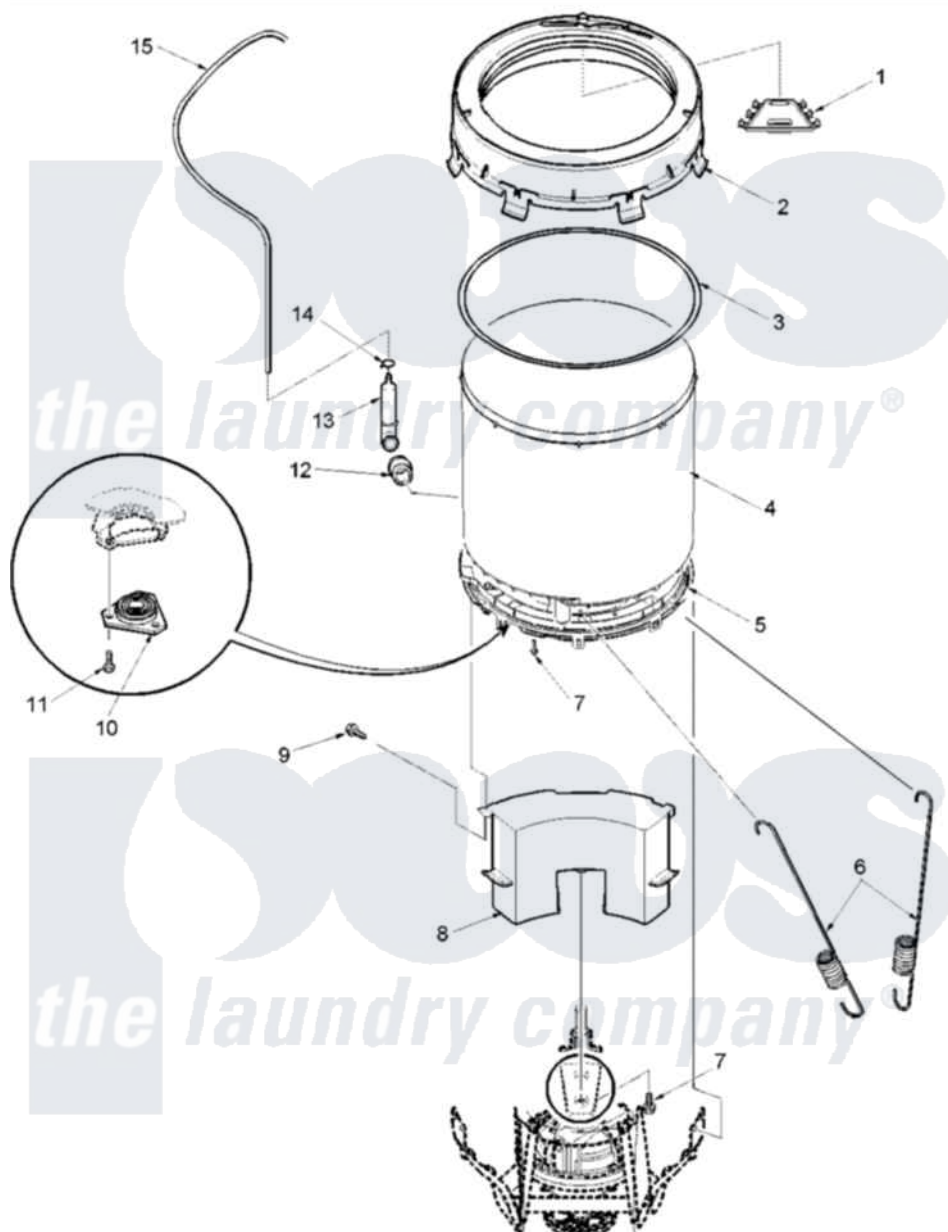

# Amana ALW540RMW (BOM: PALW540RMW1) 09 - OUTER TUB AND PRESSURE TUBE

Amana Residential Amana ALW540RMW (BOM: PALW540RMW1) Washer Parts Parts Diagram 09 - OUTER TUB AND PRESSURE TUBE

[Click on the part number to view part](#)

Item	Original Part Number	Replaced By	Status	Part Description
1	40001901		Not Available	CHANNEL, WATER INLET
2	40111101		Not Available	COVER, OUTER TUB
3	<a href="#">40076601</a>			Gasket, Tub Cover
4	40111001	<a href="#">40111001P</a>		Tub, Plastic Outer
5	40001102	<a href="#">40001102P</a>		Bottom, Outer Tub
6	<a href="#">40045202</a>			Spring, Tall Tub
7	<a href="#">40064301</a>			Screw, 1/4-15 x 3/4 Hex
8	<a href="#">40015901</a>			Assembly Counter Weight
9	<a href="#">40070401</a>			Screw, 1/4-20 x 7/8 Hex
10	40004201	<a href="#">40004201P</a>		Main Bearing Assembly
11	40105601	<a href="#">40128701</a>		Screw, 5/16-18 X .50
12	<a href="#">40037801</a>			Grommet
13	<a href="#">40008501</a>			Assembly, Pressure Bulb
14	40054901	<a href="#">596669</a>		Clamp, Manifold
15	40065001	<a href="#">21001748</a>		Hose, Pressure Switch