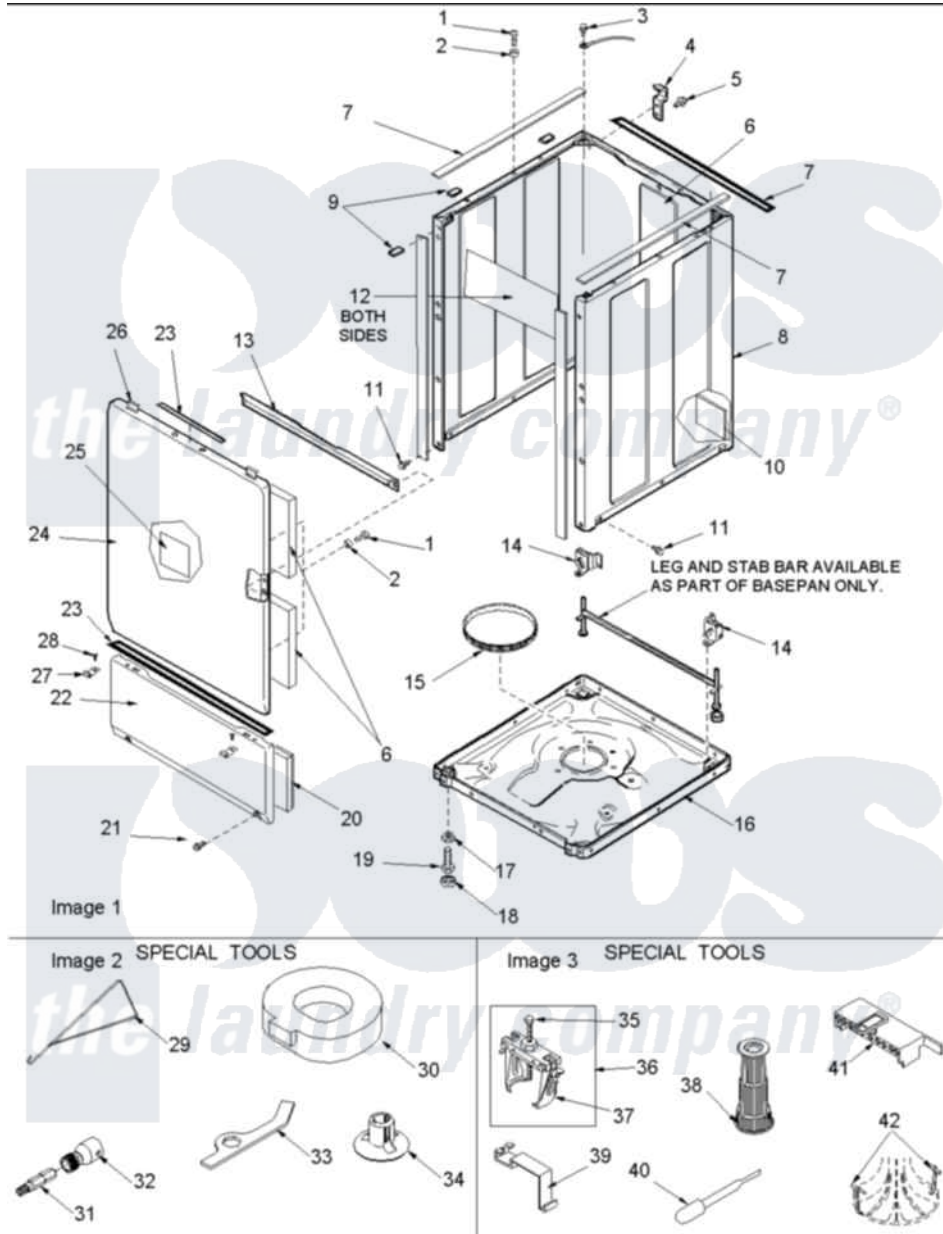

# Amana ALW680RAC (BOM: PALW680RAC) 02 - Base, Cabinet, Front and Special Tools

Amana Residential Amana ALW680RAC (BOM: PALW680RAC) Washer Parts Parts Diagram 02 - Base, Cabinet, Front and Special Tools

Click on the part number to view part

Item	Original Part Number	Replaced By	Status	Part Description
1	32671	<a href="#">Y014874</a>		Screw, Idler Arm And Sleeve
2	<a href="#">505187</a>			Locator, Panel
3	<a href="#">20530</a>			Screw, 10-24 x 3/8 Hex
4	<a href="#">500003</a>			Hinge, Top
5	40064801	<a href="#">3390631</a>		Screw, 10-16 X 3/8
8	40076402C	<a href="#">40076402CP</a>		Cabinet, Dryer And Washer
9	<a href="#">Y56128</a>			Pad, Bumper
11	40038201	<a href="#">27001200</a>		Screw
12	685368	<a href="#">22001817</a>		Sheet, Sound Damper
13	56486		Not Available	BRACE, TOP
14	<a href="#">40031501</a>			Bracket, Self Leveling
15	<a href="#">40037401</a>			Ring, Friction
16	40031201	<a href="#">27001226</a>		Base Lev
17	<a href="#">40038101</a>			Nut, Leg
18	<a href="#">40016001</a>			Foot, Rubber