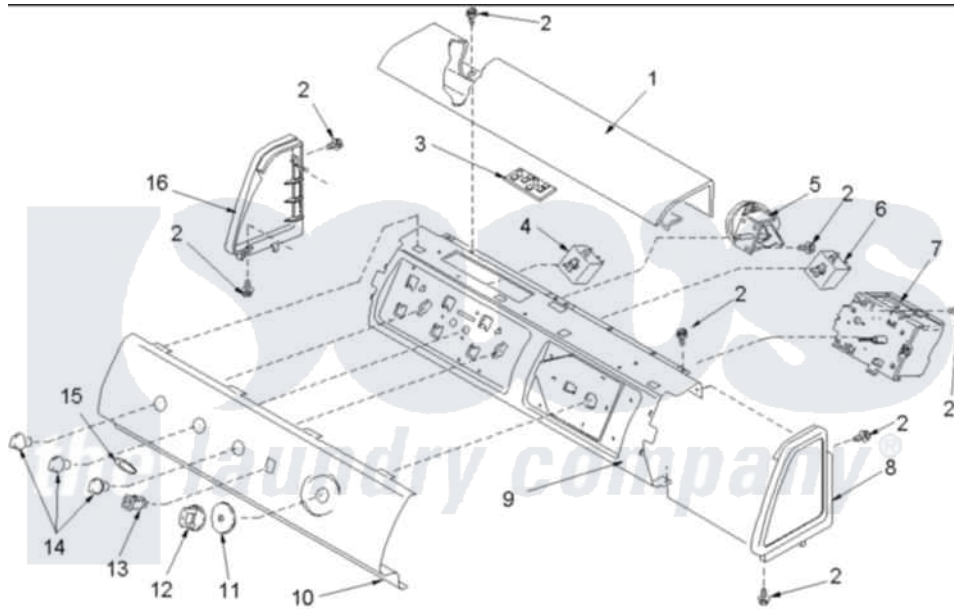

Amana ALW680RAW (BOM: PALW680RAW) 05 - CONTROL PANELS

Amana Residential Amana ALW680RAW (BOM: PALW680RAW) Washer Parts Parts Diagram 05 - CONTROL PANELS

Click on the part number to view part

Item	Original Part Number	Replaced By	Status	Part Description
2	503674W			Cover, Top
4	40046601			Switch, Temperature Select
5	40055101			Switch, Pressure
6	40039501			Switch, Speed
7	40059002			Timer, Mallory 13 CYC
8	40012701W		Not Available	ENDCAP (RT-WHT)
9	40039601			Support, Control Panel
10	40072603W		Not Available	PANEL,GRAPHIC(WHITE)
11	40013701W	27001134		Dial- Time
12	40014001W	27001133		Knob- Time
13	38424W			Switch, Rocker
14	40013401W	27001137		Knob Sele
15	40083301			Medallion
16	40012702W			Endcap
NI	40100602	40100601		Harness, Hood Wire
"	40100001	27001041		Harness, Base Wire