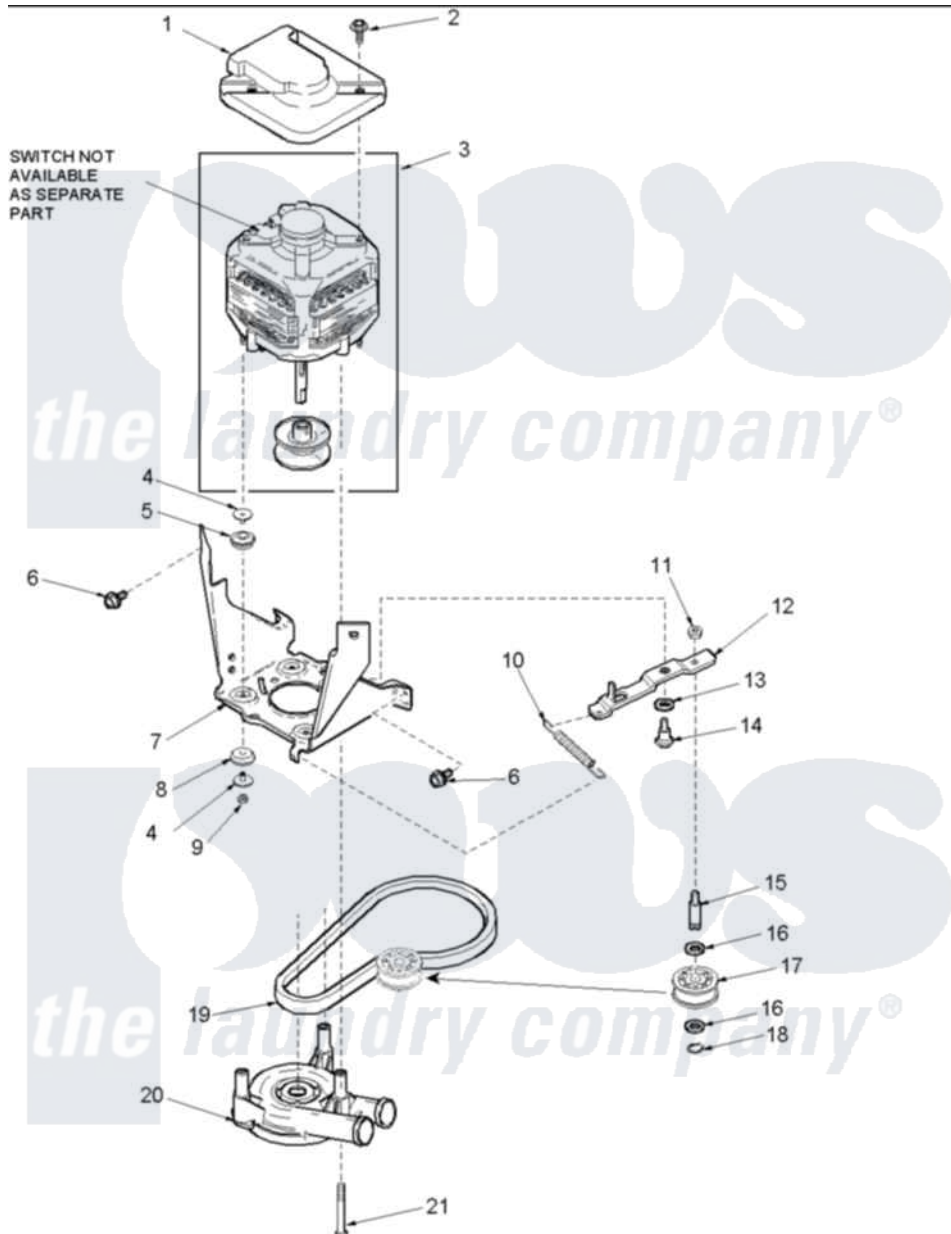

Amana ALW680RAW (BOM: PALW680RAW) 08 - MOTOR, BELT, PUMP, AND IDLER ASSY

Amana Residential Amana ALW680RAW (BOM: PALW680RAW) Washer Parts Parts Diagram 08 - MOTOR, BELT, PUMP, AND IDLER ASSY
 Click on the part number to view part

Item	Original Part Number	Replaced By	Status	Part Description
1	40112301			Shield, Motor
2	40046701	4312464		Screw
3	40095003	27001215		Motor W/Pulley
4	40053701			Post, Isolator
5	40053801			Mount, Motor Upper
7	40015502		Not Available	BRACKET, MOTOR MOUNT
8	40054301			Mount, Motor Lower
9	40095101	Y707702		Locknut
10	40061401			Spring, Idler Lever
11	40038801			Jamnut, 3/8-16
12	40041002			Lever, Idler
13	40054701			Washer
14	40038901			Screw, 1/4-20
15	56461			Shaft
16	52549			Washer, 501 ID X3/4 Odx

17	40045001		Idler Pulley Assembly
18	23748		Ring, Retaining
19	40053607	27001007	Belt, Spin
20	40040301	27001233	Pump
21	40063701		Screw, 10-16 x 1.75