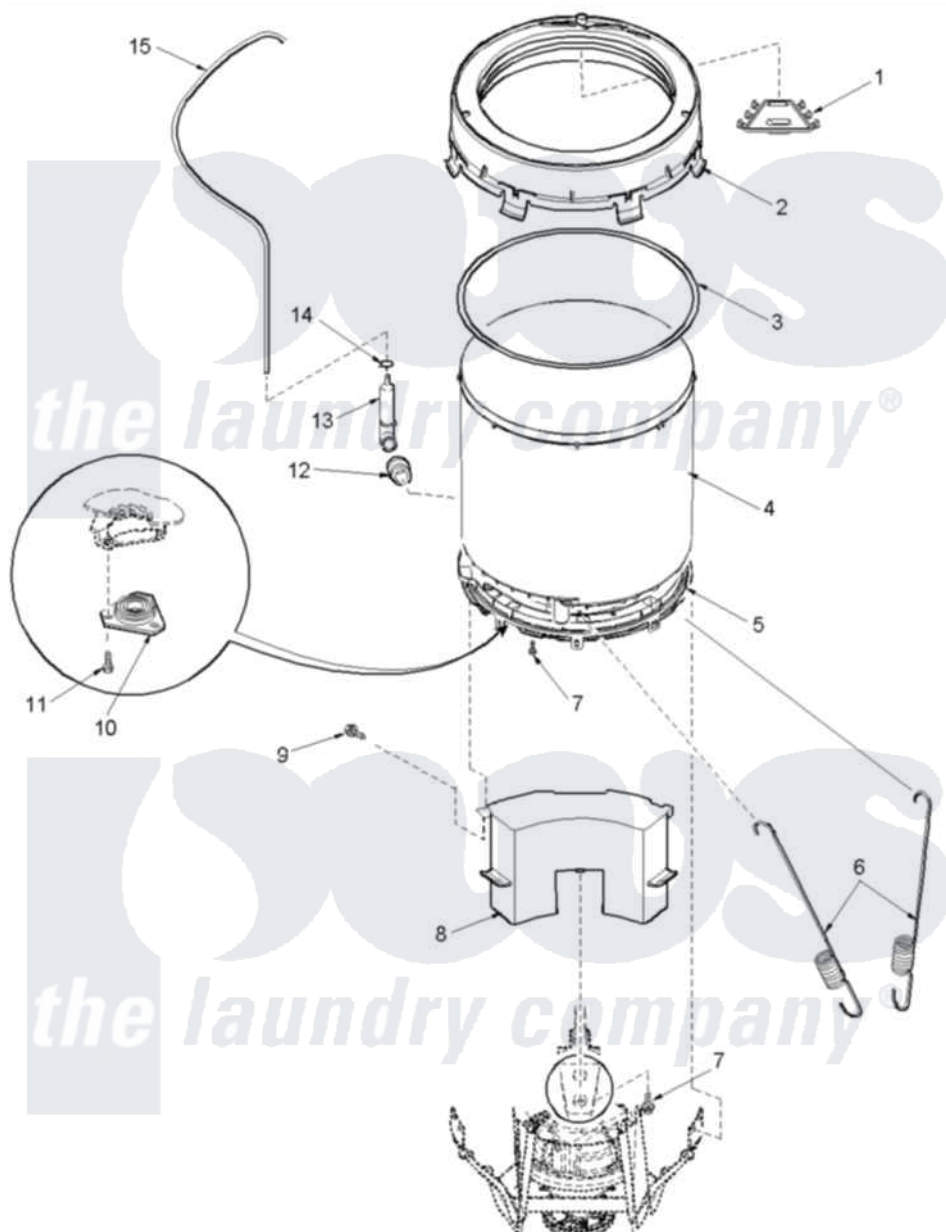

Amana ALW680RAW (BOM: PALW680RAW) 09 - OUTER TUB AND PRESSURE TUBE

Amana Residential Amana ALW680RAW (BOM: PALW680RAW) Washer Parts Parts Diagram 09 - OUTER TUB AND PRESSURE TUBE

[Click on the part number to view part](#)

Item	Original Part Number	Replaced By	Status	Part Description
1	40001901		Not Available	CHANNEL, WATER INLET
2	40111101		Not Available	COVER, OUTER TUB
3	40076601			Gasket, Tub Cover
4	40111001	40111001P		Tub, Plastic Outer
5	40001102	40001102P		Bottom, Outer Tub
6	40045202			Spring, Tall Tub
7	40064301			Screw, 1/4-15 x 3/4 Hex
8	40015901			Assembly Counter Weight
9	40070401			Screw, 1/4-20 x 7/8 Hex
10	40004201	40004201P		Main Bearing Assembly
11	40128701			Screw, 5/16-18 X .50
12	40037801			Grommet
13	40008501			Assembly, Pressure Bulb
14	40054901	596669		Clamp, Manifold
15	40065001	21001748		Hose, Pressure Switch