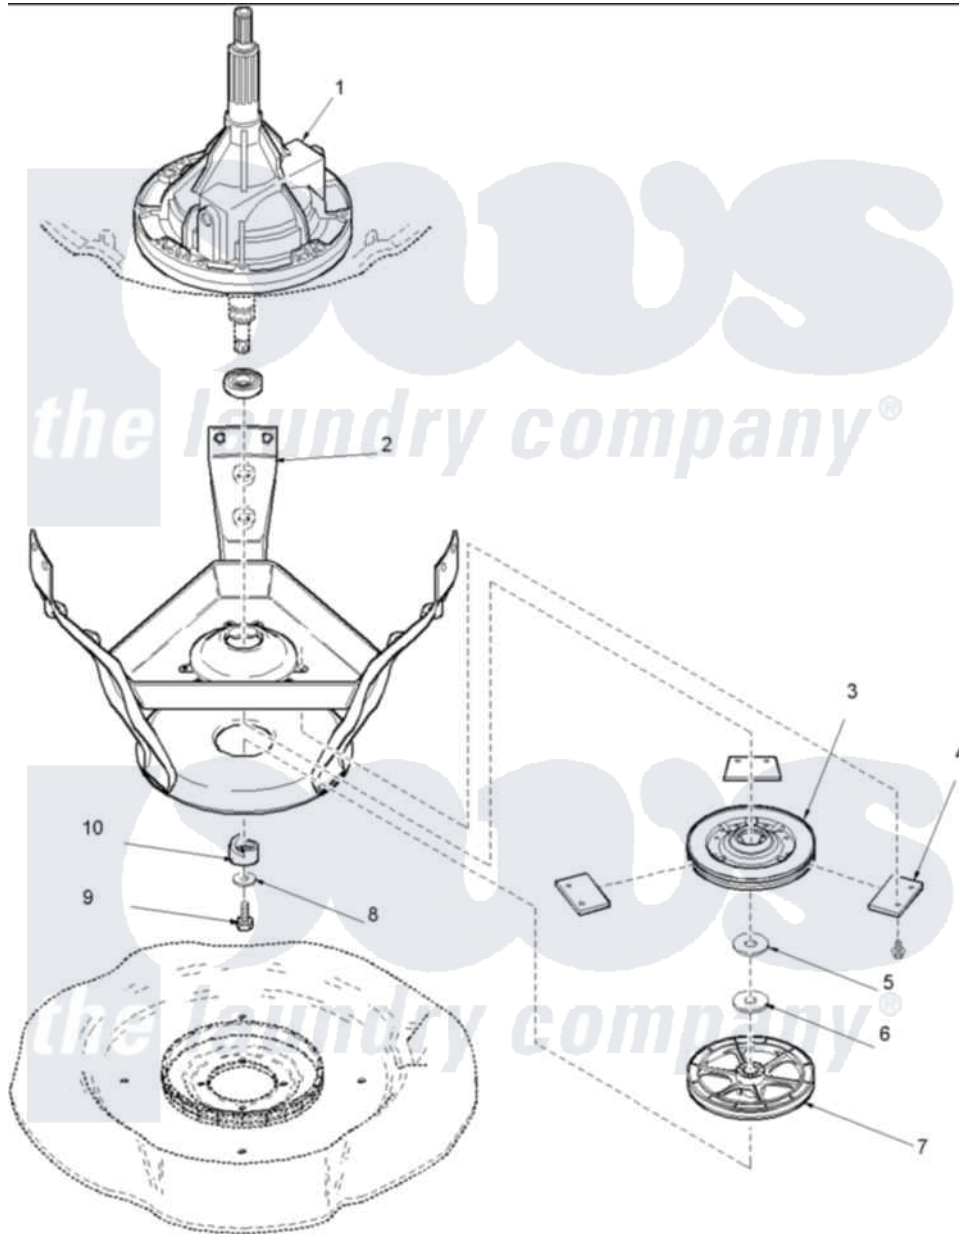

Amana ALW780QAC (BOM: PALW780QAC) 03 - Bearings, Brake, and Transmission

Amana Residential Amana ALW780QAC (BOM: PALW780QAC) Washer Parts Parts Diagram 03 - Bearings, Brake, and Transmission

[Click on the part number to view part](#)

Item	Original Part Number	Replaced By	Status	Part Description
1	40065301	12002178		Transmison
2	40070002	12002013		Base
3	40003103	R9900474		Brake Assembly
4	R0000014			Kit, Brake Pad
5	40065701			Washer, 2 Odx.63 ID
6	40063201			Washer, Flat
7	40047202			Pulley, Spin
"	40047201	40047202		Pulley, Spin
8	40041501			Washer
9	40063401			Screw, 1/4-20 x 5/8 Hex
10	40047402			Helix, Plastic
"	40047401	40047402		Helix, Plastic
NI	26594P			Grease, Silicone - 2 Oz Tube