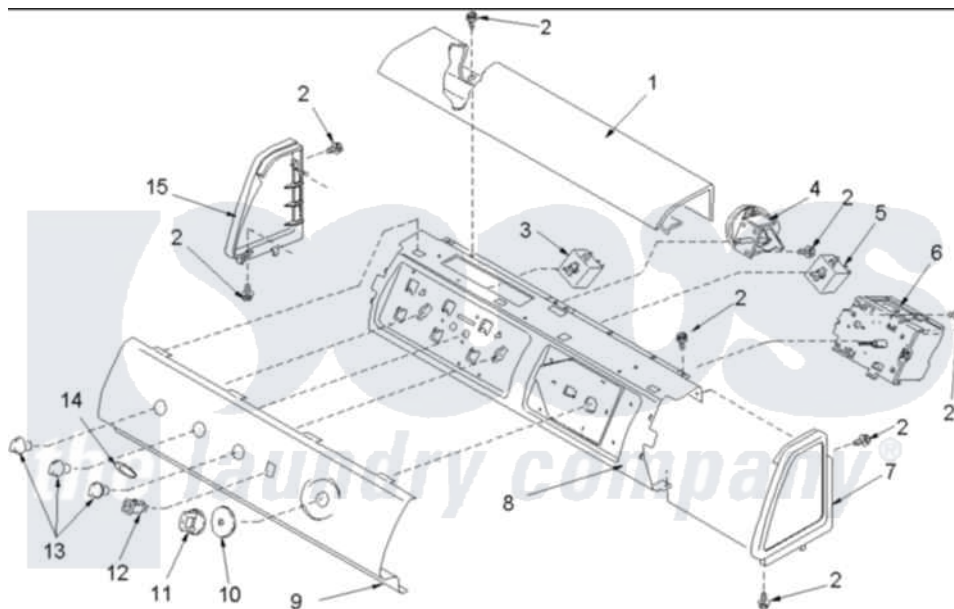

# Amana ALW780QAC (BOM: PALW780QAC) 05 - Control Panels

Amana Residential Amana ALW780QAC (BOM: PALW780QAC) Washer Parts Diagram 05 - Control Panels  
 Click on the part number to view part

Item	Original Part Number	Replaced By	Status	Part Description
1	<a href="#">503674C</a>			Cover, Top
2	501086	<a href="#">90767</a>		Screw, 8A X 3/8 HeX Washer Head Tapping
3	<a href="#">40046601</a>			Switch, Temperature Select
4	<a href="#">40055101</a>			Switch, Pressure
5	<a href="#">40039501</a>			Switch, Speed
6	40059001	<a href="#">40059002</a>		Timer, Mallory 13 CYC
7	40012701C		Not Available	ENDCAP (RT-BSQ)
"	40012701W		Not Available	ENDCAP (RT-WHT)
8	<a href="#">40039601</a>			Support, Control Panel
9	40095402C		Not Available	PANEL,GRAPHIC(BISQUE)
"	40073603W	<a href="#">40132801W</a>		Panel, Graphic
10	40013701C	<a href="#">27001134</a>		Dial- Time
"	40013701W	<a href="#">27001134</a>		Dial- Time
11	<a href="#">40014001C</a>			Assembly, Timer Knob
"	40014001W	<a href="#">27001133</a>		Knob- Time
12	<a href="#">38424W</a>			Switch, Rocker

"	38424L	<a href="#">38424W</a>	Switch, Rocker
13	<a href="#">40013401C</a>		Assembly, Selector Knob `
"	40013401W	<a href="#">27001137</a>	Knob Sele
14	<a href="#">40083301</a>		Medallion
15	<a href="#">40012702W</a>		Endcap
"	40012702C	Not Available	ENDCAP (LT-BSQ)
NI	40100602	<a href="#">40100601</a>	Harness, Hood Wire
"	40098701	<a href="#">27001142</a>	Cord, Power
"	40100001	<a href="#">27001041</a>	Harness, Base Wire